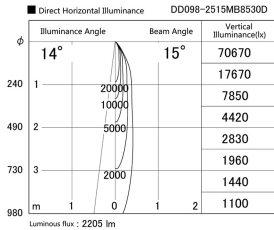

Item no. DD098-2515MB8530D

Series Name:  $\Phi$ 150 Spark (Deep Cone)

Installation	Recessed mount
Type	$\Phi$ 150 Spark (Deep Cone)
Fixture wattage	23W
Beam angle	15 deg
Color Temp.	3000K
CRI	Ra>85
Luminous	2203 lm
Body	Die-cast aluminum alloy
Body finish	N/A
Trim finish	Black
Reflector finish	Mirror
IP Rate	IP20
Light source	COB module
Input Voltage	AC220~240V
Dimming Type	Non-Dimmable
Certificate	CE, CCC
Cut Hole	150mm

Height (Weight)	Spot / Medium / Medium flood	Wide flood
65.3W	177 (1.4kg)	
48.5W	177 (1.5kg)	
44.3W	157 (1.2kg)	
33.8W	168 (1.1kg)	157 (1.1kg)
30.3W	168 (1.1kg)	157 (1.1kg)
23.0W	138 (0.9kg)	127 (0.9kg)