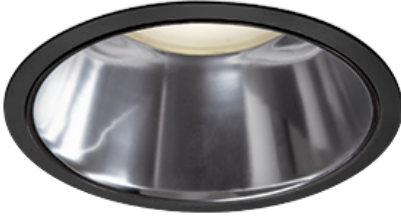

Item no. DD098-2515MB8530D

Series Name:  $\Phi$ 150 Spark (Deep Cone)

Installation	Recessed mount
Type	$\Phi$ 150 Spark (Deep Cone)
Fixture wattage	23W
Beam angle	15 deg
Color Temp.	3000K
CRI	Ra>85
Luminous	2203 lm
Body	Die-cast aluminum alloy
Body finish	N/A
Trim finish	Black
Reflector finish	Mirror
IP Rate	IP20
Light source	COB module
Input Voltage	AC220~240V
Dimming Type	Non-Dimmable
Certificate	CE, CCC
Cut Hole	150mm

Height (Weight)	Spot / Medium / Medium flood	Wide flood
65.3W	177 (1.4kg)	
48.5W	177 (1.5kg)	
44.3W	157 (1.2kg)	
33.8W	168 (1.1kg)	157 (1.1kg)
30.3W	168 (1.1kg)	157 (1.1kg)
23.0W	138 (0.9kg)	127 (0.9kg)