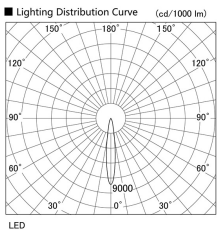

Item no. DD098-2515MB8530D

Series Name:  $\Phi$ 150 Spark (Deep Cone)

Installation	Recessed mount
Type	$\Phi$ 150 Spark (Deep Cone)
Fixture wattage	23W
Beam angle	15 deg
Color Temp.	3000K
CRI	Ra>85
Luminous	2203 lm
Body	Die-cast aluminum alloy
Body finish	N/A
Trim finish	Black
Reflector finish	Mirror
IP Rate	IP20
Light source	COB module
Input Voltage	AC220~240V
Dimming Type	Non-Dimmable
Certificate	CE, CCC
Cut Hole	150mm

Height (Weight)	Spot / Medium / Medium flood	Wide flood
65.3W	177 (1.4kg)	
48.5W	177 (1.5kg)	
44.3W	157 (1.2kg)	
33.8W	168 (1.1kg)	157 (1.1kg)
30.3W	168 (1.1kg)	157 (1.1kg)
23.0W	138 (0.9kg)	127 (0.9kg)