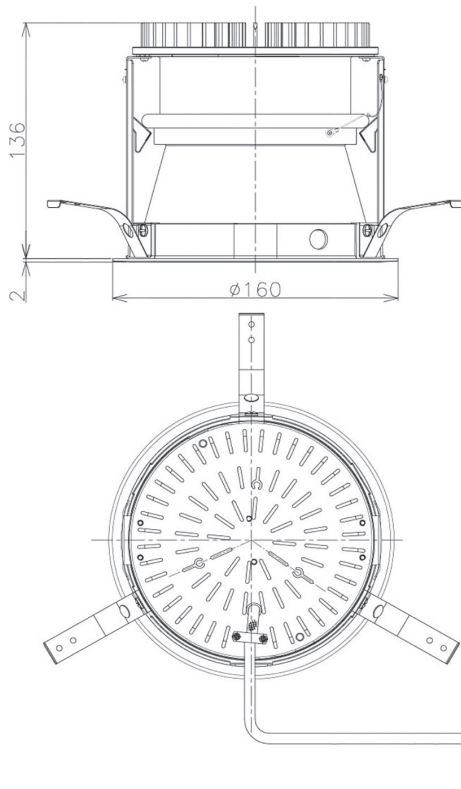

Item no. DD098-2515MB8530D

Series Name:  $\Phi$ 150 Spark (Deep Cone)

Installation	Recessed mount
Type	$\Phi$ 150 Spark (Deep Cone)
Fixture wattage	23W
Beam angle	15 deg
Color Temp.	3000K
CRI	Ra>85
Luminous	2203 lm
Body	Die-cast aluminum alloy
Body finish	N/A
Trim finish	Black
Reflector finish	Mirror
IP Rate	IP20
Light source	COB module
Input Voltage	AC220~240V
Dimming Type	Non-Dimmable
Certificate	CE, CCC
Cut Hole	150mm

Height (Weight)	Spot / Medium / Medium flood	Wide flood
65.3W	177 (1.4kg)	
48.5W	177 (1.5kg)	
44.3W	157 (1.2kg)	
33.8W	168 (1.1kg)	157 (1.1kg)
30.3W	168 (1.1kg)	157 (1.1kg)
23.0W	138 (0.9kg)	127 (0.9kg)