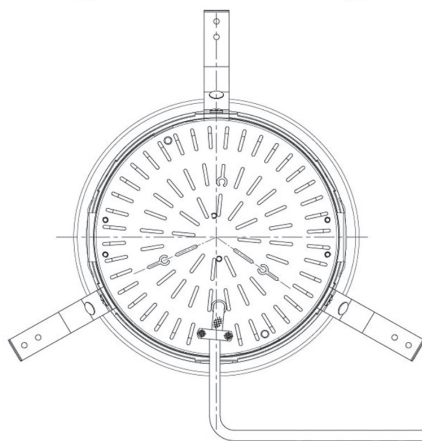

Item no. DD098-2515MW8027D

Series Name: Φ 150 Spark (Deep Cone)

Installation	Recessed mount
Type	
Fixture wattage	23W
Beam angle	15 deg
Color Temp.	2700K
CRI	Ra>90
Luminous	2250 lm
Body	Die-cast aluminum alloy
Body finish	N/A
Trim finish	White
Reflector finish	Mirror
IP Rate	IP20
Light source	COB module
Input Voltage	AC220~240V
Dimming Type	Non-Dimmable
Certificate	CE, CCC
Cut Hole	150mm

Height (Weight)	Spot / Medium / Medium flood	Wide flood
65.3W	177 (1.4kg)	
48.5W	177 (1.5kg)	
44.3W	157 (1.2kg)	
33.8W	168 (1.1kg)	157 (1.1kg)
30.3W	168 (1.1kg)	157 (1.1kg)
23.0W	138 (0.9kg)	127 (0.9kg)