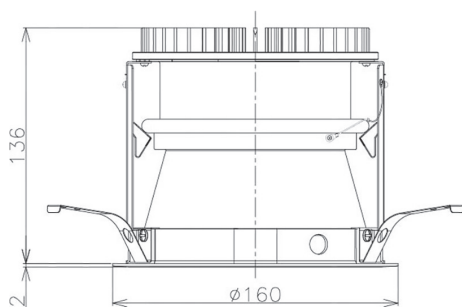

Item no. DD098-2515MW8027D

Series Name: Φ 150 Spark (Deep Cone)

Installation	Recessed mount
Type	Φ 150 Spark (Deep Cone)
Fixture wattage	23W
Beam angle	15 deg
Color Temp.	2700K
CRI	Ra>90
Luminous	2250 lm
Body	Die-cast aluminum alloy
Body finish	N/A
Trim finish	White
Reflector finish	Mirror
IP Rate	IP20
Light source	COB module
Input Voltage	AC220~240V
Dimming Type	Non-Dimmable
Certificate	CE, CCC
Cut Hole	150mm

Height (Weight)	Spot / Medium / Medium flood	Wide flood
65.3W	177 (1.4kg)	
48.5W	177 (1.5kg)	
44.3W	157 (1.2kg)	
33.8W	168 (1.1kg)	157 (1.1kg)
30.3W	168 (1.1kg)	157 (1.1kg)
23.0W	138 (0.9kg)	127 (0.9kg)