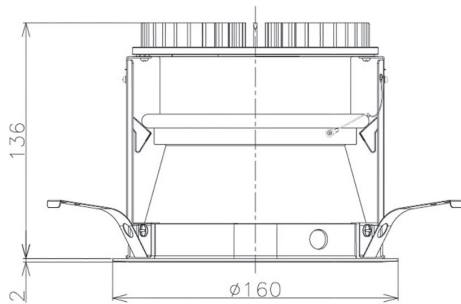

Item no. DD098-2515MW8027D

Series Name: Φ 150 Spark (Deep Cone)

Installation	Recessed mount
Type	
Fixture wattage	23W
Beam angle	15 deg
Color Temp.	2700K
CRI	Ra>90
Luminous	2250 lm
Body	Die-cast aluminum alloy
Body finish	N/A
Trim finish	White
Reflector finish	Mirror
IP Rate	IP20
Light source	COB module
Input Voltage	AC220~240V
Dimming Type	Non-Dimmable
Certificate	CE, CCC
Cut Hole	150mm

Height (Weight)	Spot / Medium / Medium flood	Wide flood
65.3W	177 (1.4kg)	
48.5W	177 (1.5kg)	
44.3W	157 (1.2kg)	
33.8W	168 (1.1kg)	157 (1.1kg)
30.3W	168 (1.1kg)	157 (1.1kg)
23.0W	138 (0.9kg)	127 (0.9kg)