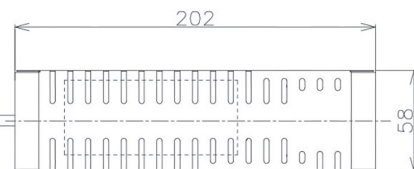

Item no. DD098-2515MW8027D

Series Name: Φ 150 Spark (Deep Cone)

Installation	Recessed mount
Type	
Fixture wattage	23W
Beam angle	15 deg
Color Temp.	2700K
CRI	Ra>90
Luminous	2250 lm
Body	Die-cast aluminum alloy
Body finish	N/A
Trim finish	White
Reflector finish	Mirror
IP Rate	IP20
Light source	COB module
Input Voltage	AC220~240V
Dimming Type	Non-Dimmable
Certificate	CE, CCC
Cut Hole	150mm

Height (Weight)	Spot / Medium / Medium flood	Wide flood
65.3W	177 (1.4kg)	
48.5W	177 (1.5kg)	
44.3W	157 (1.2kg)	
33.8W	168 (1.1kg)	157 (1.1kg)
30.3W	168 (1.1kg)	157 (1.1kg)
23.0W	138 (0.9kg)	127 (0.9kg)