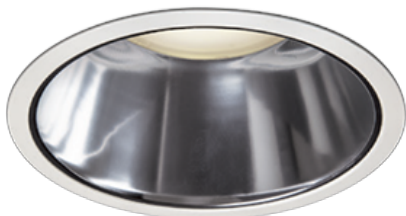

Item no. DD098-2515MW8027D

Series Name: Φ 150 Spark (Deep Cone)

Installation	Recessed mount
Type	Φ 150 Spark (Deep Cone)
Fixture wattage	23W
Beam angle	15 deg
Color Temp.	2700K
CRI	Ra>90
Luminous	2250 lm
Body	Die-cast aluminum alloy
Body finish	N/A
Trim finish	White
Reflector finish	Mirror
IP Rate	IP20
Light source	COB module
Input Voltage	AC220~240V
Dimming Type	Non-Dimmable
Certificate	CE, CCC
Cut Hole	150mm

Height (Weight)	Spot / Medium / Medium flood	Wide flood
65.3W	177 (1.4kg)	
48.5W	177 (1.5kg)	
44.3W	157 (1.2kg)	
33.8W	168 (1.1kg)	157 (1.1kg)
30.3W	168 (1.1kg)	157 (1.1kg)
23.0W	138 (0.9kg)	127 (0.9kg)