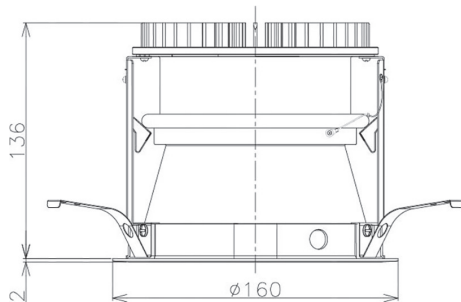

Item no. DD098-2515MW8030D

Series Name: Φ 150 Spark (Deep Cone)

Installation	Recessed mount
Type	
Fixture wattage	23W
Beam angle	15 deg
Color Temp.	3000K
CRI	Ra>90
Luminous	2344 lm
Body	Die-cast aluminum alloy
Body finish	N/A
Trim finish	White
Reflector finish	Mirror
IP Rate	IP20
Light source	COB module
Input Voltage	AC220~240V
Dimming Type	Non-Dimmable
Certificate	CE, CCC
Cut Hole	150mm

Height (Weight)	Spot / Medium / Medium flood	Wide flood
65.3W	177 (1.4kg)	
48.5W	177 (1.5kg)	
44.3W	157 (1.2kg)	
33.8W	168 (1.1kg)	157 (1.1kg)
30.3W	168 (1.1kg)	157 (1.1kg)
23.0W	138 (0.9kg)	127 (0.9kg)