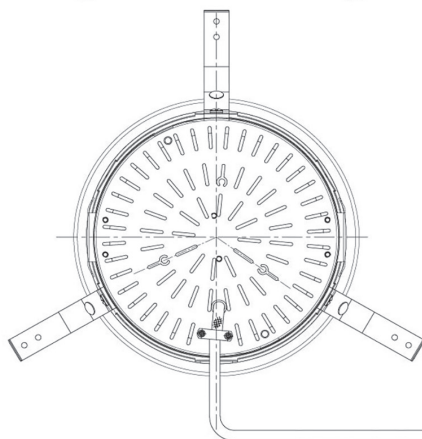

Item no. DD098-2515MW8030D

Series Name: Φ 150 Spark (Deep Cone)

Installation	Recessed mount
Type	
Fixture wattage	23W
Beam angle	15 deg
Color Temp.	3000K
CRI	Ra>90
Luminous	2344 lm
Body	Die-cast aluminum alloy
Body finish	N/A
Trim finish	White
Reflector finish	Mirror
IP Rate	IP20
Light source	COB module
Input Voltage	AC220~240V
Dimming Type	Non-Dimmable
Certificate	CE, CCC
Cut Hole	150mm

Height (Weight)	Spot / Medium / Medium flood	Wide flood
65.3W	177 (1.4kg)	
48.5W	177 (1.5kg)	
44.3W	157 (1.2kg)	
33.8W	168 (1.1kg)	157 (1.1kg)
30.3W	168 (1.1kg)	157 (1.1kg)
23.0W	138 (0.9kg)	127 (0.9kg)