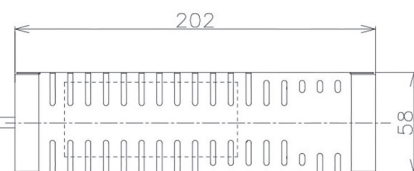

Item no. DD098-2515MW8030D

Series Name: Φ 150 Spark (Deep Cone)

Installation	Recessed mount
Type	
Fixture wattage	23W
Beam angle	15 deg
Color Temp.	3000K
CRI	Ra>90
Luminous	2344 lm
Body	Die-cast aluminum alloy
Body finish	N/A
Trim finish	White
Reflector finish	Mirror
IP Rate	IP20
Light source	COB module
Input Voltage	AC220~240V
Dimming Type	Non-Dimmable
Certificate	CE, CCC
Cut Hole	150mm

Height (Weight)	Spot / Medium / Medium flood	Wide flood
65.3W	177 (1.4kg)	
48.5W	177 (1.5kg)	
44.3W	157 (1.2kg)	
33.8W	168 (1.1kg)	157 (1.1kg)
30.3W	168 (1.1kg)	157 (1.1kg)
23.0W	138 (0.9kg)	127 (0.9kg)