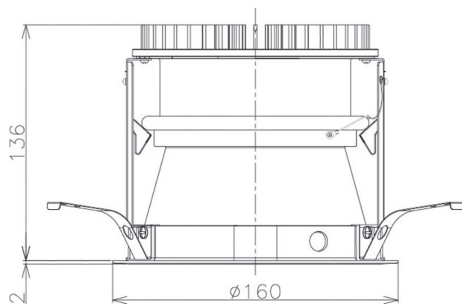

Item no. DD098-2515MW8035D

Series Name:  $\Phi$ 150 Spark (Deep Cone)

Installation	Recessed mount
Type	
Fixture wattage	23W
Beam angle	15 deg
Color Temp.	3500K
CRI	Ra>90
Luminous	2390 lm
Body	Die-cast aluminum alloy
Body finish	N/A
Trim finish	White
Reflector finish	Mirror
IP Rate	IP20
Light source	COB module
Input Voltage	AC220~240V
Dimming Type	Non-Dimmable
Certificate	CE, CCC
Cut Hole	150mm

Height (Weight)	Spot / Medium / Medium flood	Wide flood
65.3W	177 (1.4kg)	
48.5W	177 (1.5kg)	
44.3W	157 (1.2kg)	
33.8W	168 (1.1kg)	157 (1.1kg)
30.3W	168 (1.1kg)	157 (1.1kg)
23.0W	138 (0.9kg)	127 (0.9kg)