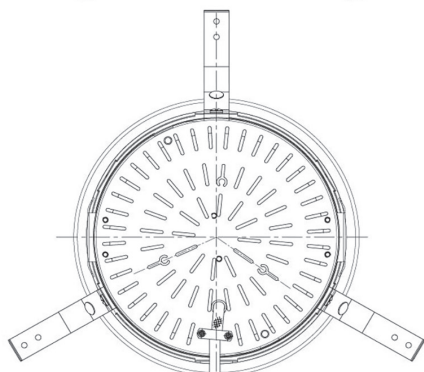

Item no. DD098-2515MW8035D

Series Name:  $\Phi$ 150 Spark (Deep Cone)

Installation	Recessed mount
Type	
Fixture wattage	23W
Beam angle	15 deg
Color Temp.	3500K
CRI	Ra>90
Luminous	2390 lm
Body	Die-cast aluminum alloy
Body finish	N/A
Trim finish	White
Reflector finish	Mirror
IP Rate	IP20
Light source	COB module
Input Voltage	AC220~240V
Dimming Type	Non-Dimmable
Certificate	CE, CCC
Cut Hole	150mm

Height (Weight)	Spot / Medium / Medium flood	Wide flood
65.3W	177 (1.4kg)	
48.5W	177 (1.5kg)	
44.3W	157 (1.2kg)	
33.8W	168 (1.1kg)	157 (1.1kg)
30.3W	168 (1.1kg)	157 (1.1kg)
23.0W	138 (0.9kg)	127 (0.9kg)