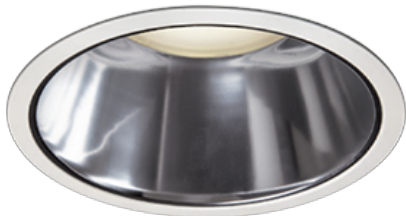

Item no. DD098-2515MW8035D

Series Name:  $\Phi$ 150 Spark (Deep Cone)

Installation	Recessed mount
Type	
Fixture wattage	23W
Beam angle	15 deg
Color Temp.	3500K
CRI	Ra>90
Luminous	2390 lm
Body	Die-cast aluminum alloy
Body finish	N/A
Trim finish	White
Reflector finish	Mirror
IP Rate	IP20
Light source	COB module
Input Voltage	AC220~240V
Dimming Type	Non-Dimmable
Certificate	CE, CCC
Cut Hole	150mm

Height (Weight)	Spot / Medium / Medium flood	Wide flood
65.3W	177 (1.4kg)	
48.5W	177 (1.5kg)	
44.3W	157 (1.2kg)	
33.8W	168 (1.1kg)	157 (1.1kg)
30.3W	168 (1.1kg)	157 (1.1kg)
23.0W	138 (0.9kg)	127 (0.9kg)