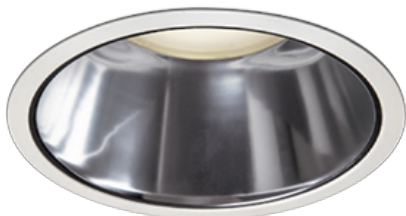

Item no. DD098-2515MW8035D

Series Name: Φ 150 Spark (Deep Cone)

Installation	Recessed mount
Type	Φ 150 Spark (Deep Cone)
Fixture wattage	23W
Beam angle	15 deg
Color Temp.	3500K
CRI	Ra>90
Luminous	2390 lm
Body	Die-cast aluminum alloy
Body finish	N/A
Trim finish	White
Reflector finish	Mirror
IP Rate	IP20
Light source	COB module
Input Voltage	AC220~240V
Dimming Type	Non-Dimmable
Certificate	CE, CCC
Cut Hole	150mm

Height (Weight)	Spot / Medium / Medium flood	Wide flood
65.3W	177 (1.4kg)	
48.5W	177 (1.5kg)	
44.3W	157 (1.2kg)	
33.8W	168 (1.1kg)	157 (1.1kg)
30.3W	168 (1.1kg)	157 (1.1kg)
23.0W	138 (0.9kg)	127 (0.9kg)