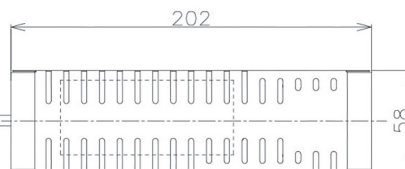

Item no. DD098-2515MW8035D

Series Name:  $\Phi$ 150 Spark (Deep Cone)

Installation	Recessed mount
Type	
Fixture wattage	23W
Beam angle	15 deg
Color Temp.	3500K
CRI	Ra>90
Luminous	2390 lm
Body	Die-cast aluminum alloy
Body finish	N/A
Trim finish	White
Reflector finish	Mirror
IP Rate	IP20
Light source	COB module
Input Voltage	AC220~240V
Dimming Type	Non-Dimmable
Certificate	CE, CCC
Cut Hole	150mm

Height (Weight)	Spot / Medium / Medium flood	Wide flood
65.3W	177 (1.4kg)	
48.5W	177 (1.5kg)	
44.3W	157 (1.2kg)	
33.8W	168 (1.1kg)	157 (1.1kg)
30.3W	168 (1.1kg)	157 (1.1kg)
23.0W	138 (0.9kg)	127 (0.9kg)