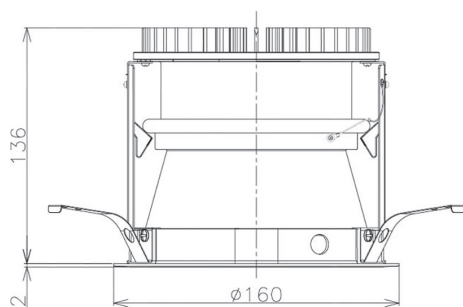

Item no. DD098-2515MW8035D

Series Name: Φ 150 Spark (Deep Cone)

Installation	Recessed mount
Type	Φ 150 Spark (Deep Cone)
Fixture wattage	23W
Beam angle	15 deg
Color Temp.	3500K
CRI	Ra>90
Luminous	2390 lm
Body	Die-cast aluminum alloy
Body finish	N/A
Trim finish	White
Reflector finish	Mirror
IP Rate	IP20
Light source	COB module
Input Voltage	AC220~240V
Dimming Type	Non-Dimmable
Certificate	CE, CCC
Cut Hole	150mm

Height (Weight)	Spot / Medium / Medium flood	Wide flood
65.3W	177 (1.4kg)	
48.5W	177 (1.5kg)	
44.3W	157 (1.2kg)	
33.8W	168 (1.1kg)	157 (1.1kg)
30.3W	168 (1.1kg)	157 (1.1kg)
23.0W	138 (0.9kg)	127 (0.9kg)