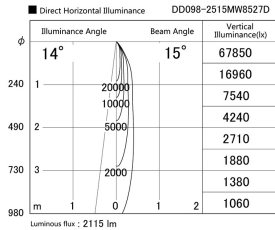

Item no. DD098-2515MW8527D

Series Name: Φ 150 Spark (Deep Cone)

Installation	Recessed mount
Type	Φ 150 Spark (Deep Cone)
Fixture wattage	23W
Beam angle	15 deg
Color Temp.	2700K
CRI	Ra>85
Luminous	2115 lm
Body	Die-cast aluminum alloy
Body finish	N/A
Trim finish	White
Reflector finish	Mirror
IP Rate	IP20
Light source	COB module
Input Voltage	AC220~240V
Dimming Type	Non-Dimmable
Certificate	CE, CCC
Cut Hole	150mm

Height (Weight)	Spot / Medium / Medium flood	Wide flood
65.3W	177 (1.4kg)	
48.5W	177 (1.5kg)	
44.3W	157 (1.2kg)	
33.8W	168 (1.1kg)	157 (1.1kg)
30.3W	168 (1.1kg)	157 (1.1kg)
23.0W	138 (0.9kg)	127 (0.9kg)