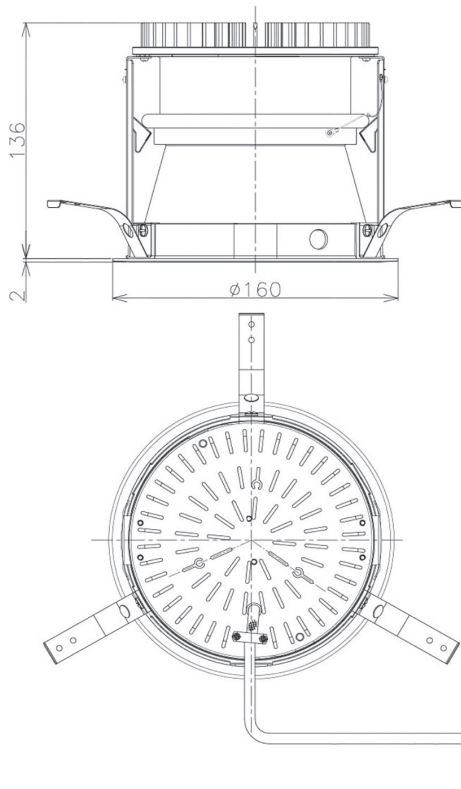

Item no. DD098-2515MW8527D

Series Name: Φ 150 Spark (Deep Cone)

Installation	Recessed mount
Type	Φ 150 Spark (Deep Cone)
Fixture wattage	23W
Beam angle	15 deg
Color Temp.	2700K
CRI	Ra>85
Luminous	2115 lm
Body	Die-cast aluminum alloy
Body finish	N/A
Trim finish	White
Reflector finish	Mirror
IP Rate	IP20
Light source	COB module
Input Voltage	AC220~240V
Dimming Type	Non-Dimmable
Certificate	CE, CCC
Cut Hole	150mm

Height (Weight)	Spot / Medium / Medium flood	Wide flood
65.3W	177 (1.4kg)	
48.5W	177 (1.5kg)	
44.3W	157 (1.2kg)	
33.8W	168 (1.1kg)	157 (1.1kg)
30.3W	168 (1.1kg)	157 (1.1kg)
23.0W	138 (0.9kg)	127 (0.9kg)