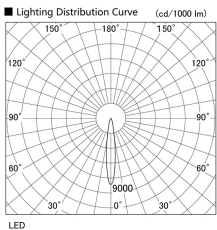

Item no. DD098-2515MW8527D

Series Name: Φ 150 Spark (Deep Cone)

Installation	Recessed mount
Type	Φ 150 Spark (Deep Cone)
Fixture wattage	23W
Beam angle	15 deg
Color Temp.	2700K
CRI	Ra>85
Luminous	2115 lm
Body	Die-cast aluminum alloy
Body finish	N/A
Trim finish	White
Reflector finish	Mirror
IP Rate	IP20
Light source	COB module
Input Voltage	AC220~240V
Dimming Type	Non-Dimmable
Certificate	CE, CCC
Cut Hole	150mm

Height (Weight)	Spot / Medium / Medium flood	Wide flood
65.3W	177 (1.4kg)	
48.5W	177 (1.5kg)	
44.3W	157 (1.2kg)	
33.8W	168 (1.1kg)	157 (1.1kg)
30.3W	168 (1.1kg)	157 (1.1kg)
23.0W	138 (0.9kg)	127 (0.9kg)