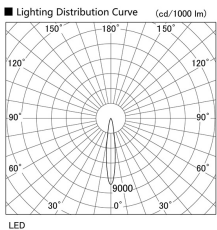

Item no. DD098-2515MW8530D

Series Name:  $\Phi$ 150 Spark (Deep Cone)

Installation	Recessed mount
Type	
Fixture wattage	23W
Beam angle	15 deg
Color Temp.	3000K
CRI	Ra>85
Luminous	2203 lm
Body	Die-cast aluminum alloy
Body finish	N/A
Trim finish	White
Reflector finish	Mirror
IP Rate	IP20
Light source	COB module
Input Voltage	AC220~240V
Dimming Type	Non-Dimmable
Certificate	CE, CCC
Cut Hole	150mm

Height (Weight)	Spot / Medium / Medium flood	Wide flood
65.3W	177 (1.4kg)	
48.5W	177 (1.5kg)	
44.3W	157 (1.2kg)	
33.8W	168 (1.1kg)	157 (1.1kg)
30.3W	168 (1.1kg)	157 (1.1kg)
23.0W	138 (0.9kg)	127 (0.9kg)