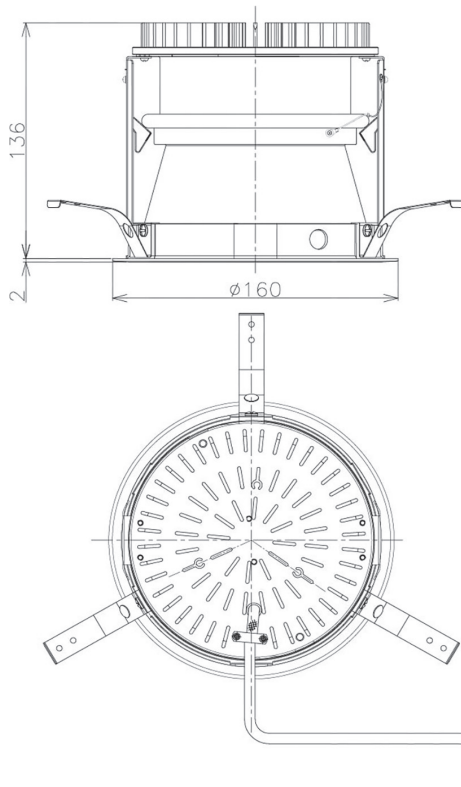

Item no. DD098-2515MW8530D

Series Name:  $\Phi$ 150 Spark (Deep Cone)

Installation	Recessed mount
Type	
Fixture wattage	23W
Beam angle	15 deg
Color Temp.	3000K
CRI	Ra>85
Luminous	2203 lm
Body	Die-cast aluminum alloy
Body finish	N/A
Trim finish	White
Reflector finish	Mirror
IP Rate	IP20
Light source	COB module
Input Voltage	AC220~240V
Dimming Type	Non-Dimmable
Certificate	CE, CCC
Cut Hole	150mm

Height (Weight)	Spot / Medium / Medium flood	Wide flood
65.3W	177 (1.4kg)	
48.5W	177 (1.5kg)	
44.3W	157 (1.2kg)	
33.8W	168 (1.1kg)	157 (1.1kg)
30.3W	168 (1.1kg)	157 (1.1kg)
23.0W	138 (0.9kg)	127 (0.9kg)