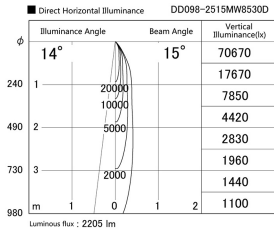

Item no. DD098-2515MW8530D

Series Name:  $\Phi$ 150 Spark (Deep Cone)

Installation	Recessed mount
Type	
Fixture wattage	23W
Beam angle	15 deg
Color Temp.	3000K
CRI	Ra>85
Luminous	2203 lm
Body	Die-cast aluminum alloy
Body finish	N/A
Trim finish	White
Reflector finish	Mirror
IP Rate	IP20
Light source	COB module
Input Voltage	AC220~240V
Dimming Type	Non-Dimmable
Certificate	CE, CCC
Cut Hole	150mm

Height (Weight)	Spot / Medium / Medium flood	Wide flood
65.3W	177 (1.4kg)	
48.5W	177 (1.5kg)	
44.3W	157 (1.2kg)	
33.8W	168 (1.1kg)	157 (1.1kg)
30.3W	168 (1.1kg)	157 (1.1kg)
23.0W	138 (0.9kg)	127 (0.9kg)