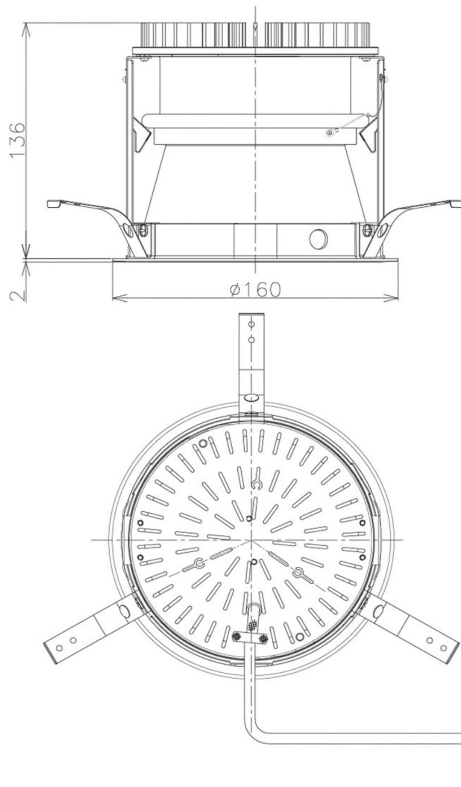

Item no. DD098-2515MW8530D

Series Name: Φ 150 Spark (Deep Cone)

Installation	Recessed mount
Type	Φ 150 Spark (Deep Cone)
Fixture wattage	23W
Beam angle	15 deg
Color Temp.	3000K
CRI	Ra>85
Luminous	2203 lm
Body	Die-cast aluminum alloy
Body finish	N/A
Trim finish	White
Reflector finish	Mirror
IP Rate	IP20
Light source	COB module
Input Voltage	AC220~240V
Dimming Type	Non-Dimmable
Certificate	CE, CCC
Cut Hole	150mm

Height (Weight)	Spot / Medium / Medium flood	Wide flood
65.3W	177 (1.4kg)	
48.5W	177 (1.5kg)	
44.3W	157 (1.2kg)	
33.8W	168 (1.1kg)	157 (1.1kg)
30.3W	168 (1.1kg)	157 (1.1kg)
23.0W	138 (0.9kg)	127 (0.9kg)