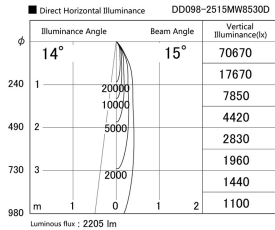

Item no. DD098-2515MW8530D

Series Name: Φ 150 Spark (Deep Cone)

Installation	Recessed mount
Type	Φ 150 Spark (Deep Cone)
Fixture wattage	23W
Beam angle	15 deg
Color Temp.	3000K
CRI	Ra>85
Luminous	2203 lm
Body	Die-cast aluminum alloy
Body finish	N/A
Trim finish	White
Reflector finish	Mirror
IP Rate	IP20
Light source	COB module
Input Voltage	AC220~240V
Dimming Type	Non-Dimmable
Certificate	CE, CCC
Cut Hole	150mm

Height (Weight)	Spot / Medium / Medium flood	Wide flood
65.3W	177 (1.4kg)	
48.5W	177 (1.5kg)	
44.3W	157 (1.2kg)	
33.8W	168 (1.1kg)	157 (1.1kg)
30.3W	168 (1.1kg)	157 (1.1kg)
23.0W	138 (0.9kg)	127 (0.9kg)