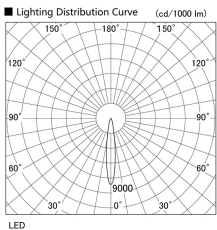

Item no. DD098-2515MW8530D

Series Name: Φ 150 Spark (Deep Cone)

Installation	Recessed mount
Type	Φ 150 Spark (Deep Cone)
Fixture wattage	23W
Beam angle	15 deg
Color Temp.	3000K
CRI	Ra>85
Luminous	2203 lm
Body	Die-cast aluminum alloy
Body finish	N/A
Trim finish	White
Reflector finish	Mirror
IP Rate	IP20
Light source	COB module
Input Voltage	AC220~240V
Dimming Type	Non-Dimmable
Certificate	CE, CCC
Cut Hole	150mm

Height (Weight)	Spot / Medium / Medium flood	Wide flood
65.3W	177 (1.4kg)	
48.5W	177 (1.5kg)	
44.3W	157 (1.2kg)	
33.8W	168 (1.1kg)	157 (1.1kg)
30.3W	168 (1.1kg)	157 (1.1kg)
23.0W	138 (0.9kg)	127 (0.9kg)