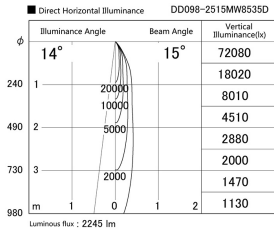

Item no. DD098-2515MW8535D

Series Name:  $\Phi$ 150 Spark (Deep Cone)

|                  |                              |
|------------------|------------------------------|
| Installation     | Recessed mount               |
| Type             | $\Phi$ 150 Spark (Deep Cone) |
| Fixture wattage  | 23W                          |
| Beam angle       | 15 deg                       |
| Color Temp.      | 3500K                        |
| CRI              | Ra>85                        |
| Luminous         | 2247 lm                      |
| Body             | Die-cast aluminum alloy      |
| Body finish      | N/A                          |
| Trim finish      | White                        |
| Reflector finish | Mirror                       |
| IP Rate          | IP20                         |
| Light source     | COB module                   |
| Input Voltage    | AC220~240V                   |
| Dimming Type     | Non-Dimmable                 |
| Certificate      | CE, CCC                      |
| Cut Hole         | 150mm                        |

| Height (Weight) | Spot / Medium / Medium flood | Wide flood  |
|-----------------|------------------------------|-------------|
| 65.3W           | 177 (1.4kg)                  |             |
| 48.5W           | 177 (1.5kg)                  |             |
| 44.3W           | 157 (1.2kg)                  |             |
| 33.8W           | 168 (1.1kg)                  | 157 (1.1kg) |
| 30.3W           | 168 (1.1kg)                  | 157 (1.1kg) |
| 23.0W           | 138 (0.9kg)                  | 127 (0.9kg) |