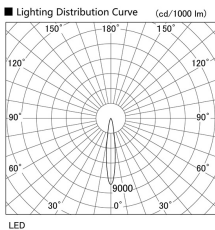

Item no. DD098-2515MW8535D

Series Name:  $\Phi$ 150 Spark (Deep Cone)

|                  |                              |
|------------------|------------------------------|
| Installation     | Recessed mount               |
| Type             | $\Phi$ 150 Spark (Deep Cone) |
| Fixture wattage  | 23W                          |
| Beam angle       | 15 deg                       |
| Color Temp.      | 3500K                        |
| CRI              | Ra>85                        |
| Luminous         | 2247 lm                      |
| Body             | Die-cast aluminum alloy      |
| Body finish      | N/A                          |
| Trim finish      | White                        |
| Reflector finish | Mirror                       |
| IP Rate          | IP20                         |
| Light source     | COB module                   |
| Input Voltage    | AC220~240V                   |
| Dimming Type     | Non-Dimmable                 |
| Certificate      | CE, CCC                      |
| Cut Hole         | 150mm                        |

| Height (Weight) | Spot / Medium / Medium flood | Wide flood  |
|-----------------|------------------------------|-------------|
| 65.3W           | 177 (1.4kg)                  |             |
| 48.5W           | 177 (1.5kg)                  |             |
| 44.3W           | 157 (1.2kg)                  |             |
| 33.8W           | 168 (1.1kg)                  | 157 (1.1kg) |
| 30.3W           | 168 (1.1kg)                  | 157 (1.1kg) |
| 23.0W           | 138 (0.9kg)                  | 127 (0.9kg) |