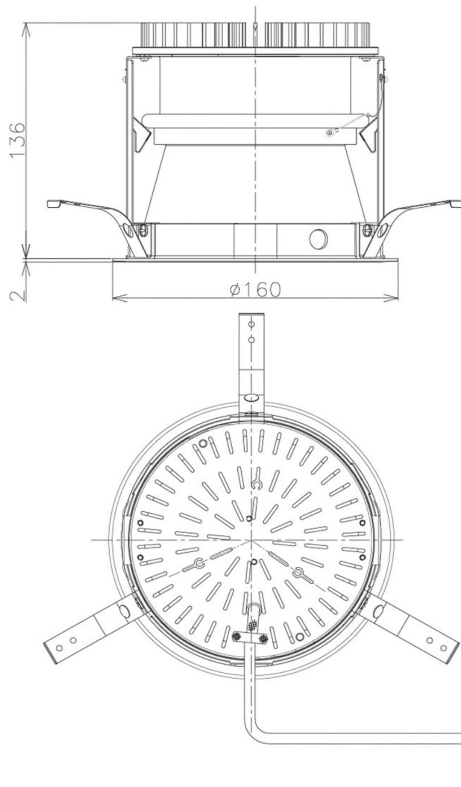

Item no. DD098-2515MW8535D

Series Name:  $\Phi$ 150 Spark (Deep Cone)

|                  |                              |
|------------------|------------------------------|
| Installation     | Recessed mount               |
| Type             | $\Phi$ 150 Spark (Deep Cone) |
| Fixture wattage  | 23W                          |
| Beam angle       | 15 deg                       |
| Color Temp.      | 3500K                        |
| CRI              | Ra>85                        |
| Luminous         | 2247 lm                      |
| Body             | Die-cast aluminum alloy      |
| Body finish      | N/A                          |
| Trim finish      | White                        |
| Reflector finish | Mirror                       |
| IP Rate          | IP20                         |
| Light source     | COB module                   |
| Input Voltage    | AC220~240V                   |
| Dimming Type     | Non-Dimmable                 |
| Certificate      | CE, CCC                      |
| Cut Hole         | 150mm                        |

| Height (Weight) | Spot / Medium / Medium flood | Wide flood  |
|-----------------|------------------------------|-------------|
| 65.3W           | 177 (1.4kg)                  |             |
| 48.5W           | 177 (1.5kg)                  |             |
| 44.3W           | 157 (1.2kg)                  |             |
| 33.8W           | 168 (1.1kg)                  | 157 (1.1kg) |
| 30.3W           | 168 (1.1kg)                  | 157 (1.1kg) |
| 23.0W           | 138 (0.9kg)                  | 127 (0.9kg) |