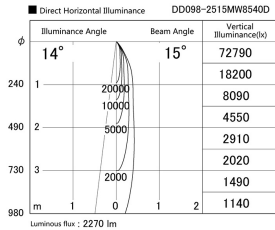

Item no. DD098-2515MW8540D

Series Name: Φ 150 Spark (Deep Cone)

Installation	Recessed mount
Type	
Fixture wattage	23W
Beam angle	15 deg
Color Temp.	4000K
CRI	Ra>85
Luminous	2269 lm
Body	Die-cast aluminum alloy
Body finish	N/A
Trim finish	White
Reflector finish	Mirror
IP Rate	IP20
Light source	COB module
Input Voltage	AC220~240V
Dimming Type	Non-Dimmable
Certificate	CE, CCC
Cut Hole	150mm

Height (Weight)	Spot / Medium / Medium flood	Wide flood
65.3W	177 (1.4kg)	
48.5W	177 (1.5kg)	
44.3W	157 (1.2kg)	
33.8W	168 (1.1kg)	157 (1.1kg)
30.3W	168 (1.1kg)	157 (1.1kg)
23.0W	138 (0.9kg)	127 (0.9kg)