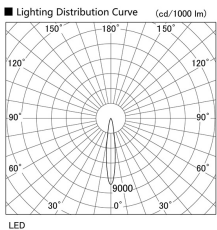

Item no. DD098-2515MW8540D

Series Name: Φ 150 Spark (Deep Cone)

Installation	Recessed mount
Type	
Fixture wattage	23W
Beam angle	15 deg
Color Temp.	4000K
CRI	Ra>85
Luminous	2269 lm
Body	Die-cast aluminum alloy
Body finish	N/A
Trim finish	White
Reflector finish	Mirror
IP Rate	IP20
Light source	COB module
Input Voltage	AC220~240V
Dimming Type	Non-Dimmable
Certificate	CE, CCC
Cut Hole	150mm

Height (Weight)	Spot / Medium / Medium flood	Wide flood
65.3W	177 (1.4kg)	
48.5W	177 (1.5kg)	
44.3W	157 (1.2kg)	
33.8W	168 (1.1kg)	157 (1.1kg)
30.3W	168 (1.1kg)	157 (1.1kg)
23.0W	138 (0.9kg)	127 (0.9kg)