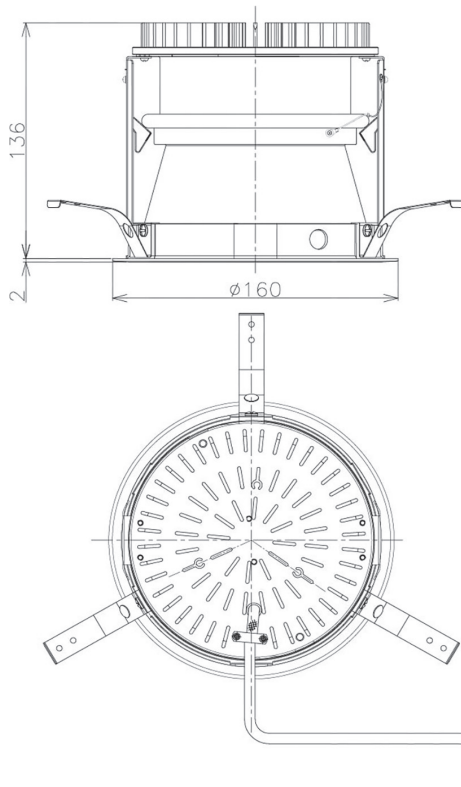

Item no. DD098-2515MW8540D

Series Name: Φ 150 Spark (Deep Cone)

Installation	Recessed mount
Type	
Fixture wattage	23W
Beam angle	15 deg
Color Temp.	4000K
CRI	Ra>85
Luminous	2269 lm
Body	Die-cast aluminum alloy
Body finish	N/A
Trim finish	White
Reflector finish	Mirror
IP Rate	IP20
Light source	COB module
Input Voltage	AC220~240V
Dimming Type	Non-Dimmable
Certificate	CE, CCC
Cut Hole	150mm

Height (Weight)	Spot / Medium / Medium flood	Wide flood
65.3W	177 (1.4kg)	
48.5W	177 (1.5kg)	
44.3W	157 (1.2kg)	
33.8W	168 (1.1kg)	157 (1.1kg)
30.3W	168 (1.1kg)	157 (1.1kg)
23.0W	138 (0.9kg)	127 (0.9kg)