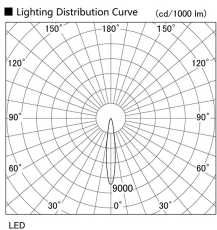

Item no. DD098-2515MW9035D

Series Name:  $\Phi$ 150 Spark (Deep Cone)

Installation	Recessed mount
Type	
Fixture wattage	23W
Beam angle	15 deg
Color Temp.	3500K
CRI	Ra>90
Luminous	2043 lm
Body	Die-cast aluminum alloy
Body finish	N/A
Trim finish	White
Reflector finish	Mirror
IP Rate	IP20
Light source	COB module
Input Voltage	AC220~240V
Dimming Type	Non-Dimmable
Certificate	CE, CCC
Cut Hole	150mm

Height (Weight)	Spot / Medium / Medium flood	Wide flood
65.3W	177 (1.4kg)	
48.5W	177 (1.5kg)	
44.3W	157 (1.2kg)	
33.8W	168 (1.1kg)	157 (1.1kg)
30.3W	168 (1.1kg)	157 (1.1kg)
23.0W	138 (0.9kg)	127 (0.9kg)