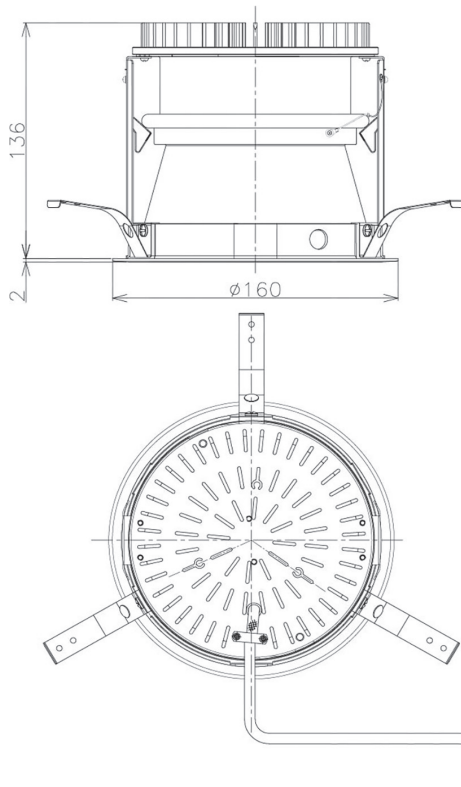

Item no. DD098-2515MW9035D

Series Name:  $\Phi$ 150 Spark (Deep Cone)

Installation	Recessed mount
Type	
Fixture wattage	23W
Beam angle	15 deg
Color Temp.	3500K
CRI	Ra>90
Luminous	2043 lm
Body	Die-cast aluminum alloy
Body finish	N/A
Trim finish	White
Reflector finish	Mirror
IP Rate	IP20
Light source	COB module
Input Voltage	AC220~240V
Dimming Type	Non-Dimmable
Certificate	CE, CCC
Cut Hole	150mm

Height (Weight)	Spot / Medium / Medium flood	Wide flood
65.3W	177 (1.4kg)	
48.5W	177 (1.5kg)	
44.3W	157 (1.2kg)	
33.8W	168 (1.1kg)	157 (1.1kg)
30.3W	168 (1.1kg)	157 (1.1kg)
23.0W	138 (0.9kg)	127 (0.9kg)