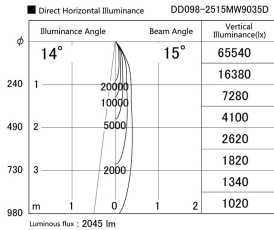

Item no. DD098-2515MW9035D

Series Name:  $\Phi$ 150 Spark (Deep Cone)

Installation	Recessed mount
Type	
Fixture wattage	23W
Beam angle	15 deg
Color Temp.	3500K
CRI	Ra>90
Luminous	2043 lm
Body	Die-cast aluminum alloy
Body finish	N/A
Trim finish	White
Reflector finish	Mirror
IP Rate	IP20
Light source	COB module
Input Voltage	AC220~240V
Dimming Type	Non-Dimmable
Certificate	CE, CCC
Cut Hole	150mm

Height (Weight)	Spot / Medium / Medium flood	Wide flood
65.3W	177 (1.4kg)	
48.5W	177 (1.5kg)	
44.3W	157 (1.2kg)	
33.8W	168 (1.1kg)	157 (1.1kg)
30.3W	168 (1.1kg)	157 (1.1kg)
23.0W	138 (0.9kg)	127 (0.9kg)