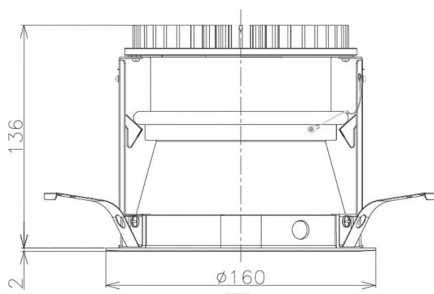

Item no. DD098-2520DB9030D

Series Name:  $\Phi$ 150 Spark (Deep Cone)

Dark Mirror Reflector

|                  |                         |
|------------------|-------------------------|
| Installation     | Recessed mount          |
| Type             |                         |
| Fixture wattage  | 23W                     |
| Beam angle       | 18 deg                  |
| Color Temp.      | 3000K                   |
| CRI              | Ra>85                   |
| Luminous         | 1924 lm                 |
| Body             | Die-cast aluminum alloy |
| Body finish      | N/A                     |
| Trim finish      | Black                   |
| Reflector finish | Dark Mirror             |
| IP Rate          | IP20                    |
| Light source     | COB module              |
| Input Voltage    | AC220~240V              |
| Dimming Type     | Non-Dimmable            |
| Certificate      | CE, CCC                 |
| Cut Hole         | 150mm                   |

| Height (Weight) | Spot / Medium / Medium flood | Wide flood  |
|-----------------|------------------------------|-------------|
| 65.3W           | 177 (1.4kg)                  |             |
| 48.5W           | 177 (1.5kg)                  |             |
| 44.3W           | 157 (1.2kg)                  |             |
| 33.8W           | 168 (1.1kg)                  | 157 (1.1kg) |
| 30.3W           | 168 (1.1kg)                  | 157 (1.1kg) |
| 23.0W           | 138 (0.9kg)                  | 127 (0.9kg) |