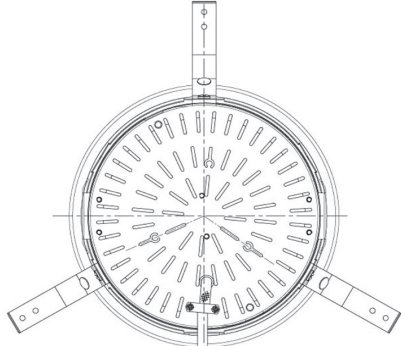

Item no. DD098-2520DB9030D

Series Name:  $\Phi$ 150 Spark (Deep Cone)

Dark Mirror Reflector

|                  |                         |
|------------------|-------------------------|
| Installation     | Recessed mount          |
| Type             |                         |
| Fixture wattage  | 23W                     |
| Beam angle       | 18 deg                  |
| Color Temp.      | 3000K                   |
| CRI              | Ra>85                   |
| Luminous         | 1924 lm                 |
| Body             | Die-cast aluminum alloy |
| Body finish      | N/A                     |
| Trim finish      | Black                   |
| Reflector finish | Dark Mirror             |
| IP Rate          | IP20                    |
| Light source     | COB module              |
| Input Voltage    | AC220~240V              |
| Dimming Type     | Non-Dimmable            |
| Certificate      | CE, CCC                 |
| Cut Hole         | 150mm                   |

| Height (Weight) | Spot / Medium / Medium flood | Wide flood  |
|-----------------|------------------------------|-------------|
| 65.3W           | 177 (1.4kg)                  |             |
| 48.5W           | 177 (1.5kg)                  |             |
| 44.3W           | 157 (1.2kg)                  |             |
| 33.8W           | 168 (1.1kg)                  | 157 (1.1kg) |
| 30.3W           | 168 (1.1kg)                  | 157 (1.1kg) |
| 23.0W           | 138 (0.9kg)                  | 127 (0.9kg) |