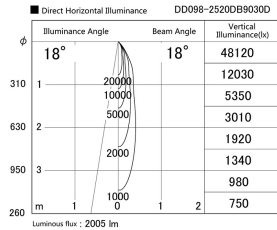

Item no. DD098-2520DB9030D

Series Name:  $\Phi$ 150 Spark (Deep Cone)

Dark Mirror Reflector

|                  |                         |
|------------------|-------------------------|
| Installation     | Recessed mount          |
| Type             |                         |
| Fixture wattage  | 23W                     |
| Beam angle       | 18 deg                  |
| Color Temp.      | 3000K                   |
| CRI              | Ra>85                   |
| Luminous         | 1924 lm                 |
| Body             | Die-cast aluminum alloy |
| Body finish      | N/A                     |
| Trim finish      | Black                   |
| Reflector finish | Dark Mirror             |
| IP Rate          | IP20                    |
| Light source     | COB module              |
| Input Voltage    | AC220~240V              |
| Dimming Type     | Non-Dimmable            |
| Certificate      | CE, CCC                 |
| Cut Hole         | 150mm                   |

| Height (Weight) | Spot / Medium / Medium flood | Wide flood  |
|-----------------|------------------------------|-------------|
| 65.3W           | 177 (1.4kg)                  |             |
| 48.5W           | 177 (1.5kg)                  |             |
| 44.3W           | 157 (1.2kg)                  |             |
| 33.8W           | 168 (1.1kg)                  | 157 (1.1kg) |
| 30.3W           | 168 (1.1kg)                  | 157 (1.1kg) |
| 23.0W           | 138 (0.9kg)                  | 127 (0.9kg) |