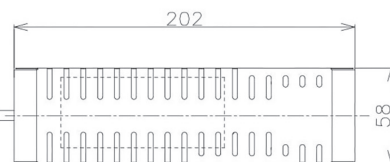

Item no. DD098-2520DB9030D

Series Name:  $\Phi$ 150 Spark (Deep Cone)

Dark Mirror Reflector

|                  |                         |
|------------------|-------------------------|
| Installation     | Recessed mount          |
| Type             |                         |
| Fixture wattage  | 23W                     |
| Beam angle       | 18 deg                  |
| Color Temp.      | 3000K                   |
| CRI              | Ra>85                   |
| Luminous         | 1924 lm                 |
| Body             | Die-cast aluminum alloy |
| Body finish      | N/A                     |
| Trim finish      | Black                   |
| Reflector finish | Dark Mirror             |
| IP Rate          | IP20                    |
| Light source     | COB module              |
| Input Voltage    | AC220~240V              |
| Dimming Type     | Non-Dimmable            |
| Certificate      | CE, CCC                 |
| Cut Hole         | 150mm                   |

| Height (Weight) | Spot / Medium / Medium flood | Wide flood  |
|-----------------|------------------------------|-------------|
| 65.3W           | 177 (1.4kg)                  |             |
| 48.5W           | 177 (1.5kg)                  |             |
| 44.3W           | 157 (1.2kg)                  |             |
| 33.8W           | 168 (1.1kg)                  | 157 (1.1kg) |
| 30.3W           | 168 (1.1kg)                  | 157 (1.1kg) |
| 23.0W           | 138 (0.9kg)                  | 127 (0.9kg) |