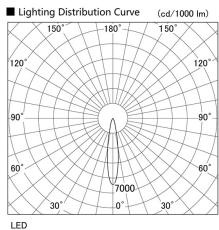

Item no. DD098-2520DB9030D

Series Name:  $\Phi$ 150 Spark (Deep Cone)

Dark Mirror Reflector

|                  |                         |
|------------------|-------------------------|
| Installation     | Recessed mount          |
| Type             |                         |
| Fixture wattage  | 23W                     |
| Beam angle       | 18 deg                  |
| Color Temp.      | 3000K                   |
| CRI              | Ra>85                   |
| Luminous         | 1924 lm                 |
| Body             | Die-cast aluminum alloy |
| Body finish      | N/A                     |
| Trim finish      | Black                   |
| Reflector finish | Dark Mirror             |
| IP Rate          | IP20                    |
| Light source     | COB module              |
| Input Voltage    | AC220~240V              |
| Dimming Type     | Non-Dimmable            |
| Certificate      | CE, CCC                 |
| Cut Hole         | 150mm                   |

| Height (Weight) | Spot / Medium / Medium flood | Wide flood  |
|-----------------|------------------------------|-------------|
| 65.3W           | 177 (1.4kg)                  |             |
| 48.5W           | 177 (1.5kg)                  |             |
| 44.3W           | 157 (1.2kg)                  |             |
| 33.8W           | 168 (1.1kg)                  | 157 (1.1kg) |
| 30.3W           | 168 (1.1kg)                  | 157 (1.1kg) |
| 23.0W           | 138 (0.9kg)                  | 127 (0.9kg) |