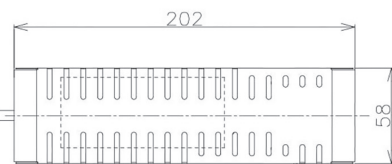

Item no. DD098-2520DW8527D

Series Name:  $\Phi$ 150 Spark (Deep Cone)

White Reflector

Installation	Recessed mount
Type	$\Phi$ 150 Spark (Deep Cone)
Fixture wattage	23W
Beam angle	18 deg
Color Temp.	2700K
CRI	Ra>85
Luminous	2031 lm
Body	Die-cast aluminum alloy
Body finish	N/A
Trim finish	White
Reflector finish	White
IP Rate	IP20
Light source	COB module
Input Voltage	AC220~240V
Dimming Type	Non-Dimmable
Certificate	CE, CCC
Cut Hole	150mm

Height (Weight)	Spot / Medium / Medium flood	Wide flood
65.3W	177 (1.4kg)	
48.5W	177 (1.5kg)	
44.3W	157 (1.2kg)	
33.8W	168 (1.1kg)	157 (1.1kg)
30.3W	168 (1.1kg)	157 (1.1kg)
23.0W	138 (0.9kg)	127 (0.9kg)