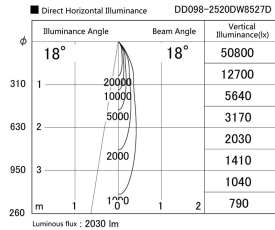

Item no. DD098-2520DW8527D

Series Name:  $\Phi$ 150 Spark (Deep Cone)

White Reflector

Installation	Recessed mount
Type	$\Phi$ 150 Spark (Deep Cone)
Fixture wattage	23W
Beam angle	18 deg
Color Temp.	2700K
CRI	Ra>85
Luminous	2031 lm
Body	Die-cast aluminum alloy
Body finish	N/A
Trim finish	White
Reflector finish	White
IP Rate	IP20
Light source	COB module
Input Voltage	AC220~240V
Dimming Type	Non-Dimmable
Certificate	CE, CCC
Cut Hole	150mm

Height (Weight)	Spot / Medium / Medium flood	Wide flood
65.3W	177 (1.4kg)	
48.5W	177 (1.5kg)	
44.3W	157 (1.2kg)	
33.8W	168 (1.1kg)	157 (1.1kg)
30.3W	168 (1.1kg)	157 (1.1kg)
23.0W	138 (0.9kg)	127 (0.9kg)