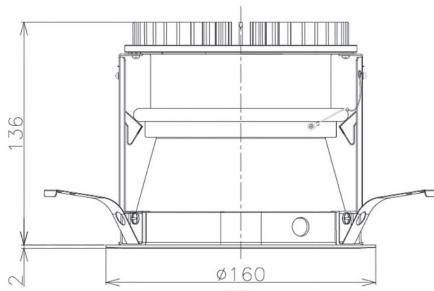

Item no. DD098-2520DW8527D

Series Name:  $\Phi$ 150 Spark (Deep Cone)

White Reflector

Installation	Recessed mount
Type	$\Phi$ 150 Spark (Deep Cone)
Fixture wattage	23W
Beam angle	18 deg
Color Temp.	2700K
CRI	Ra>85
Luminous	2031 lm
Body	Die-cast aluminum alloy
Body finish	N/A
Trim finish	White
Reflector finish	White
IP Rate	IP20
Light source	COB module
Input Voltage	AC220~240V
Dimming Type	Non-Dimmable
Certificate	CE, CCC
Cut Hole	150mm

Height (Weight)	Spot / Medium / Medium flood	Wide flood
65.3W	177 (1.4kg)	
48.5W	177 (1.5kg)	
44.3W	157 (1.2kg)	
33.8W	168 (1.1kg)	157 (1.1kg)
30.3W	168 (1.1kg)	157 (1.1kg)
23.0W	138 (0.9kg)	127 (0.9kg)