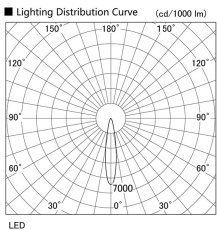

Item no. DD098-2520DW8527D

Series Name:  $\Phi$ 150 Spark (Deep Cone)

White Reflector

Installation	Recessed mount
Type	$\Phi$ 150 Spark (Deep Cone)
Fixture wattage	23W
Beam angle	18 deg
Color Temp.	2700K
CRI	Ra>85
Luminous	2031 lm
Body	Die-cast aluminum alloy
Body finish	N/A
Trim finish	White
Reflector finish	White
IP Rate	IP20
Light source	COB module
Input Voltage	AC220~240V
Dimming Type	Non-Dimmable
Certificate	CE, CCC
Cut Hole	150mm

Height (Weight)	Spot / Medium / Medium flood	Wide flood
65.3W	177 (1.4kg)	
48.5W	177 (1.5kg)	
44.3W	157 (1.2kg)	
33.8W	168 (1.1kg)	157 (1.1kg)
30.3W	168 (1.1kg)	157 (1.1kg)
23.0W	138 (0.9kg)	127 (0.9kg)