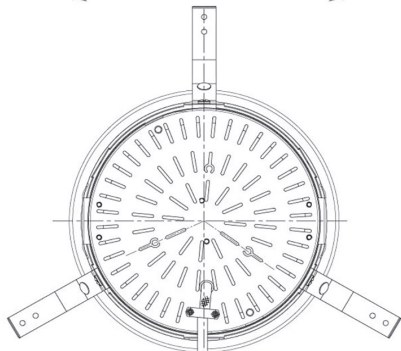

Item no. DD098-2520DW8527D

Series Name:  $\Phi$ 150 Spark (Deep Cone)

White Reflector

Installation	Recessed mount
Type	$\Phi$ 150 Spark (Deep Cone)
Fixture wattage	23W
Beam angle	18 deg
Color Temp.	2700K
CRI	Ra>85
Luminous	2031 lm
Body	Die-cast aluminum alloy
Body finish	N/A
Trim finish	White
Reflector finish	White
IP Rate	IP20
Light source	COB module
Input Voltage	AC220~240V
Dimming Type	Non-Dimmable
Certificate	CE, CCC
Cut Hole	150mm

Height (Weight)	Spot / Medium / Medium flood	Wide flood
65.3W	177 (1.4kg)	
48.5W	177 (1.5kg)	
44.3W	157 (1.2kg)	
33.8W	168 (1.1kg)	157 (1.1kg)
30.3W	168 (1.1kg)	157 (1.1kg)
23.0W	138 (0.9kg)	127 (0.9kg)