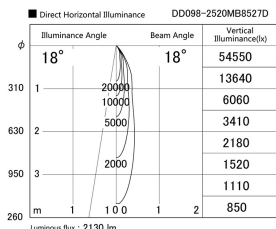

Item no. DD098-2520MB8527D

Series Name: Φ 150 Spark (Deep Cone)

Installation	Recessed mount
Type	
Fixture wattage	23W
Beam angle	18 deg
Color Temp.	2700K
CRI	Ra>85
Luminous	2128 lm
Body	Die-cast aluminum alloy
Body finish	N/A
Trim finish	Black
Reflector finish	Mirror
IP Rate	IP20
Light source	COB module
Input Voltage	AC220~240V
Dimming Type	Non-Dimmable
Certificate	CE, CCC
Cut Hole	150mm

Height (Weight)	Spot / Medium / Medium flood	Wide flood
65.3W	177 (1.4kg)	
48.5W	177 (1.5kg)	
44.3W	157 (1.2kg)	
33.8W	168 (1.1kg)	157 (1.1kg)
30.3W	168 (1.1kg)	157 (1.1kg)
23.0W	138 (0.9kg)	127 (0.9kg)