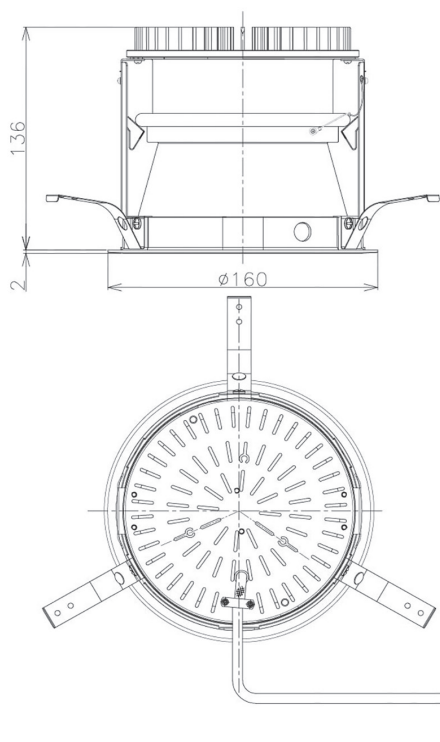

Item no. DD098-2520MB8527D

Series Name: Φ 150 Spark (Deep Cone)

Installation	Recessed mount
Type	
Fixture wattage	23W
Beam angle	18 deg
Color Temp.	2700K
CRI	Ra>85
Luminous	2128 lm
Body	Die-cast aluminum alloy
Body finish	N/A
Trim finish	Black
Reflector finish	Mirror
IP Rate	IP20
Light source	COB module
Input Voltage	AC220~240V
Dimming Type	Non-Dimmable
Certificate	CE, CCC
Cut Hole	150mm

Height (Weight)	Spot / Medium / Medium flood	Wide flood
65.3W	177 (1.4kg)	
48.5W	177 (1.5kg)	
44.3W	157 (1.2kg)	
33.8W	168 (1.1kg)	157 (1.1kg)
30.3W	168 (1.1kg)	157 (1.1kg)
23.0W	138 (0.9kg)	127 (0.9kg)