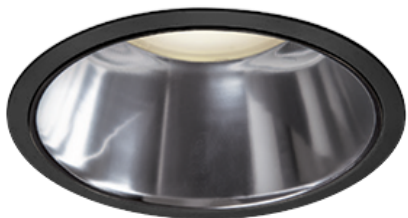

Item no. DD098-2520MB8527D

Series Name: Φ 150 Spark (Deep Cone)

Installation	Recessed mount
Type	
Fixture wattage	23W
Beam angle	18 deg
Color Temp.	2700K
CRI	Ra>85
Luminous	2128 lm
Body	Die-cast aluminum alloy
Body finish	N/A
Trim finish	Black
Reflector finish	Mirror
IP Rate	IP20
Light source	COB module
Input Voltage	AC220~240V
Dimming Type	Non-Dimmable
Certificate	CE, CCC
Cut Hole	150mm

Height (Weight)	Spot / Medium / Medium flood	Wide flood
65.3W	177 (1.4kg)	
48.5W	177 (1.5kg)	
44.3W	157 (1.2kg)	
33.8W	168 (1.1kg)	157 (1.1kg)
30.3W	168 (1.1kg)	157 (1.1kg)
23.0W	138 (0.9kg)	127 (0.9kg)