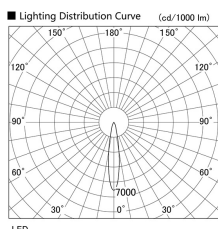

Item no. DD098-2520MB8527D

Series Name: Φ 150 Spark (Deep Cone)

Installation	Recessed mount
Type	
Fixture wattage	23W
Beam angle	18 deg
Color Temp.	2700K
CRI	Ra>85
Luminous	2128 lm
Body	Die-cast aluminum alloy
Body finish	N/A
Trim finish	Black
Reflector finish	Mirror
IP Rate	IP20
Light source	COB module
Input Voltage	AC220~240V
Dimming Type	Non-Dimmable
Certificate	CE, CCC
Cut Hole	150mm

Height (Weight)	Spot / Medium / Medium flood	Wide flood
65.3W	177 (1.4kg)	
48.5W	177 (1.5kg)	
44.3W	157 (1.2kg)	
33.8W	168 (1.1kg)	157 (1.1kg)
30.3W	168 (1.1kg)	157 (1.1kg)
23.0W	138 (0.9kg)	127 (0.9kg)