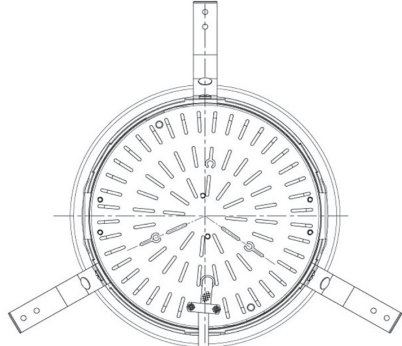

Item no. DD098-2520MB9027D

Series Name: Φ 150 Spark (Deep Cone)

Installation	Recessed mount
Type	
Fixture wattage	23W
Beam angle	18 deg
Color Temp.	2700K
CRI	Ra>90
Luminous	1935 lm
Body	Die-cast aluminum alloy
Body finish	N/A
Trim finish	Black
Reflector finish	Mirror
IP Rate	IP20
Light source	COB module
Input Voltage	AC220~240V
Dimming Type	Non-Dimmable
Certificate	CE, CCC
Cut Hole	150mm

Height (Weight)	Spot / Medium / Medium flood	Wide flood
65.3W	177 (1.4kg)	
48.5W	177 (1.5kg)	
44.3W	157 (1.2kg)	
33.8W	168 (1.1kg)	157 (1.1kg)
30.3W	168 (1.1kg)	157 (1.1kg)
23.0W	138 (0.9kg)	127 (0.9kg)