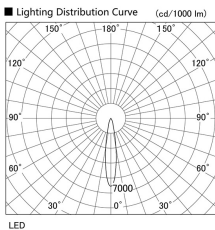

Item no. DD098-2520MB9027D

Series Name: Φ 150 Spark (Deep Cone)

Installation	Recessed mount
Type	
Fixture wattage	23W
Beam angle	18 deg
Color Temp.	2700K
CRI	Ra>90
Luminous	1935 lm
Body	Die-cast aluminum alloy
Body finish	N/A
Trim finish	Black
Reflector finish	Mirror
IP Rate	IP20
Light source	COB module
Input Voltage	AC220~240V
Dimming Type	Non-Dimmable
Certificate	CE, CCC
Cut Hole	150mm

Height (Weight)	Spot / Medium / Medium flood	Wide flood
65.3W	177 (1.4kg)	
48.5W	177 (1.5kg)	
44.3W	157 (1.2kg)	
33.8W	168 (1.1kg)	157 (1.1kg)
30.3W	168 (1.1kg)	157 (1.1kg)
23.0W	138 (0.9kg)	127 (0.9kg)