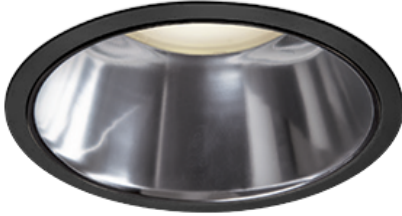

Item no. DD098-2520MB9027D

Series Name: Φ 150 Spark (Deep Cone)

Installation	Recessed mount
Type	
Fixture wattage	23W
Beam angle	18 deg
Color Temp.	2700K
CRI	Ra>90
Luminous	1935 lm
Body	Die-cast aluminum alloy
Body finish	N/A
Trim finish	Black
Reflector finish	Mirror
IP Rate	IP20
Light source	COB module
Input Voltage	AC220~240V
Dimming Type	Non-Dimmable
Certificate	CE, CCC
Cut Hole	150mm

Height (Weight)	Spot / Medium / Medium flood	Wide flood
65.3W	177 (1.4kg)	
48.5W	177 (1.5kg)	
44.3W	157 (1.2kg)	
33.8W	168 (1.1kg)	157 (1.1kg)
30.3W	168 (1.1kg)	157 (1.1kg)
23.0W	138 (0.9kg)	127 (0.9kg)