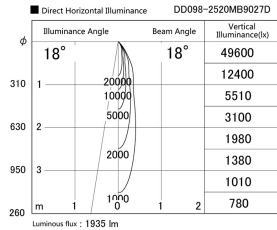

Item no. DD098-2520MB9027D

Series Name: Φ 150 Spark (Deep Cone)

Installation	Recessed mount
Type	
Fixture wattage	23W
Beam angle	18 deg
Color Temp.	2700K
CRI	Ra>90
Luminous	1935 lm
Body	Die-cast aluminum alloy
Body finish	N/A
Trim finish	Black
Reflector finish	Mirror
IP Rate	IP20
Light source	COB module
Input Voltage	AC220~240V
Dimming Type	Non-Dimmable
Certificate	CE, CCC
Cut Hole	150mm

Height (Weight)	Spot / Medium / Medium flood	Wide flood
65.3W	177 (1.4kg)	
48.5W	177 (1.5kg)	
44.3W	157 (1.2kg)	
33.8W	168 (1.1kg)	157 (1.1kg)
30.3W	168 (1.1kg)	157 (1.1kg)
23.0W	138 (0.9kg)	127 (0.9kg)