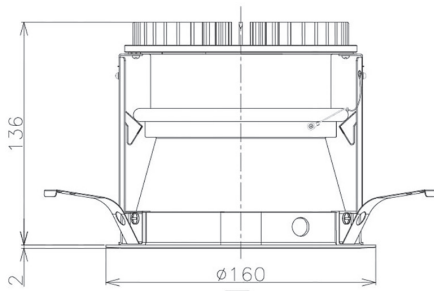

Item no. DD098-2520MB9027D

Series Name: Φ 150 Spark (Deep Cone)

Installation	Recessed mount
Type	
Fixture wattage	23W
Beam angle	18 deg
Color Temp.	2700K
CRI	Ra>90
Luminous	1935 lm
Body	Die-cast aluminum alloy
Body finish	N/A
Trim finish	Black
Reflector finish	Mirror
IP Rate	IP20
Light source	COB module
Input Voltage	AC220~240V
Dimming Type	Non-Dimmable
Certificate	CE, CCC
Cut Hole	150mm

Height (Weight)	Spot / Medium / Medium flood	Wide flood
65.3W	177 (1.4kg)	
48.5W	177 (1.5kg)	
44.3W	157 (1.2kg)	
33.8W	168 (1.1kg)	157 (1.1kg)
30.3W	168 (1.1kg)	157 (1.1kg)
23.0W	138 (0.9kg)	127 (0.9kg)