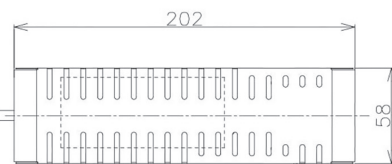

Item no. DD098-2520MB9027D

Series Name: Φ 150 Spark (Deep Cone)

Installation	Recessed mount
Type	
Fixture wattage	23W
Beam angle	18 deg
Color Temp.	2700K
CRI	Ra>90
Luminous	1935 lm
Body	Die-cast aluminum alloy
Body finish	N/A
Trim finish	Black
Reflector finish	Mirror
IP Rate	IP20
Light source	COB module
Input Voltage	AC220~240V
Dimming Type	Non-Dimmable
Certificate	CE, CCC
Cut Hole	150mm

Height (Weight)	Spot / Medium / Medium flood	Wide flood
65.3W	177 (1.4kg)	
48.5W	177 (1.5kg)	
44.3W	157 (1.2kg)	
33.8W	168 (1.1kg)	157 (1.1kg)
30.3W	168 (1.1kg)	157 (1.1kg)
23.0W	138 (0.9kg)	127 (0.9kg)