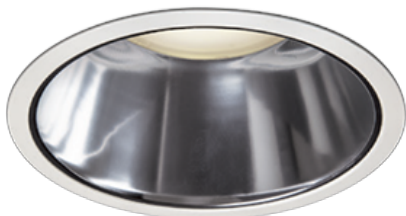

Item no. DD098-2520MW8027D

Series Name:  $\Phi$ 150 Spark (Deep Cone)

Installation	Recessed mount
Type	$\Phi$ 150 Spark (Deep Cone)
Fixture wattage	23W
Beam angle	18 deg
Color Temp.	2700K
CRI	Ra>90
Luminous	2264 lm
Body	Die-cast aluminum alloy
Body finish	N/A
Trim finish	White
Reflector finish	Mirror
IP Rate	IP20
Light source	COB module
Input Voltage	AC220~240V
Dimming Type	Non-Dimmable
Certificate	CE, CCC
Cut Hole	150mm

Height (Weight)	Spot / Medium / Medium flood	Wide flood
65.3W	177 (1.4kg)	
48.5W	177 (1.5kg)	
44.3W	157 (1.2kg)	
33.8W	168 (1.1kg)	157 (1.1kg)
30.3W	168 (1.1kg)	157 (1.1kg)
23.0W	138 (0.9kg)	127 (0.9kg)