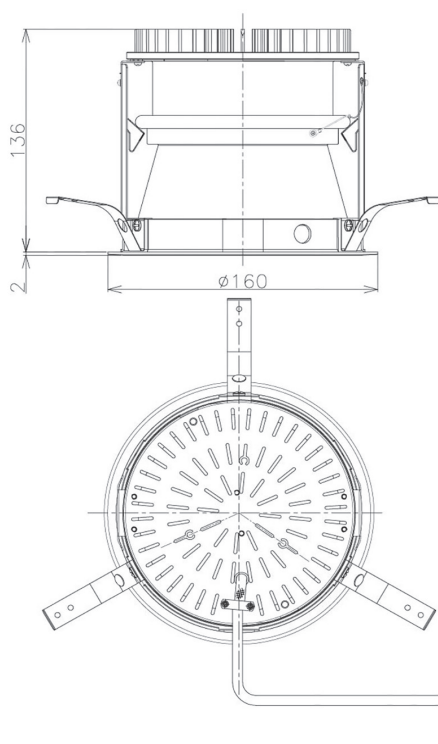

Item no. DD098-2520MW8027D

Series Name:  $\Phi$ 150 Spark (Deep Cone)

Installation	Recessed mount
Type	$\Phi$ 150 Spark (Deep Cone)
Fixture wattage	23W
Beam angle	18 deg
Color Temp.	2700K
CRI	Ra>90
Luminous	2264 lm
Body	Die-cast aluminum alloy
Body finish	N/A
Trim finish	White
Reflector finish	Mirror
IP Rate	IP20
Light source	COB module
Input Voltage	AC220~240V
Dimming Type	Non-Dimmable
Certificate	CE, CCC
Cut Hole	150mm

Height (Weight)	Spot / Medium / Medium flood	Wide flood
65.3W	177 (1.4kg)	
48.5W	177 (1.5kg)	
44.3W	157 (1.2kg)	
33.8W	168 (1.1kg)	157 (1.1kg)
30.3W	168 (1.1kg)	157 (1.1kg)
23.0W	138 (0.9kg)	127 (0.9kg)