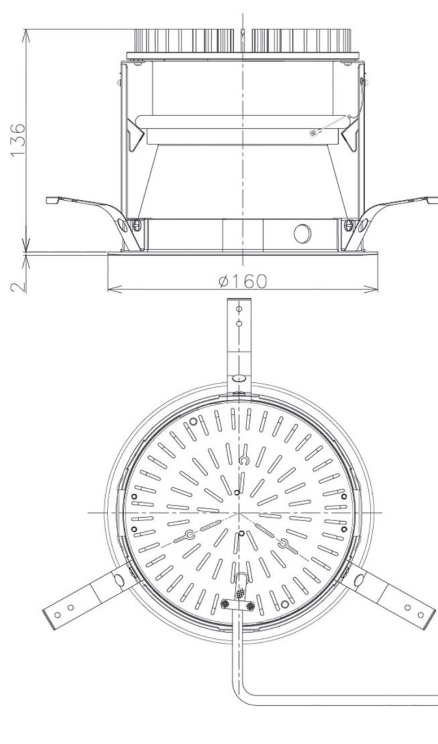

Item no. DD098-2520MW8030D

Series Name: Φ 150 Spark (Deep Cone)

Installation	Recessed mount
Type	Φ 150 Spark (Deep Cone)
Fixture wattage	23W
Beam angle	18 deg
Color Temp.	3000K
CRI	Ra>90
Luminous	2359 lm
Body	Die-cast aluminum alloy
Body finish	N/A
Trim finish	White
Reflector finish	Mirror
IP Rate	IP20
Light source	COB module
Input Voltage	AC220~240V
Dimming Type	Non-Dimmable
Certificate	CE, CCC
Cut Hole	150mm

Height (Weight)	Spot / Medium / Medium flood	Wide flood
65.3W	177 (1.4kg)	
48.5W	177 (1.5kg)	
44.3W	157 (1.2kg)	
33.8W	168 (1.1kg)	157 (1.1kg)
30.3W	168 (1.1kg)	157 (1.1kg)
23.0W	138 (0.9kg)	127 (0.9kg)