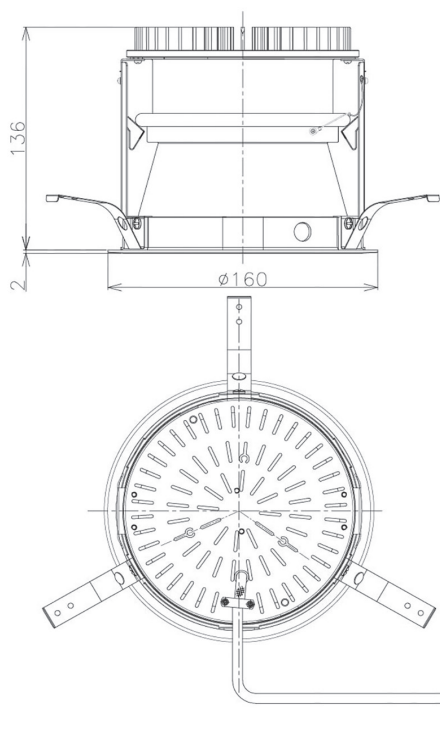

Item no. DD098-2520MW8035D

Series Name: Φ 150 Spark (Deep Cone)

Installation	Recessed mount
Type	Φ 150 Spark (Deep Cone)
Fixture wattage	23W
Beam angle	18 deg
Color Temp.	3500K
CRI	Ra>90
Luminous	2406 lm
Body	Die-cast aluminum alloy
Body finish	N/A
Trim finish	White
Reflector finish	Mirror
IP Rate	IP20
Light source	COB module
Input Voltage	AC220~240V
Dimming Type	Non-Dimmable
Certificate	CE, CCC
Cut Hole	150mm

Height (Weight)	Spot / Medium / Medium flood	Wide flood
65.3W	177 (1.4kg)	
48.5W	177 (1.5kg)	
44.3W	157 (1.2kg)	
33.8W	168 (1.1kg)	157 (1.1kg)
30.3W	168 (1.1kg)	157 (1.1kg)
23.0W	138 (0.9kg)	127 (0.9kg)