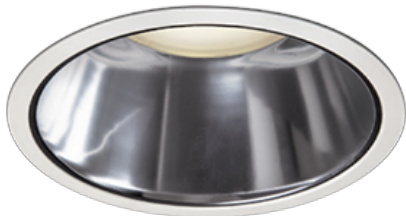

Item no. DD098-2520MW8035D

Series Name: Φ 150 Spark (Deep Cone)

Installation	Recessed mount
Type	Φ 150 Spark (Deep Cone)
Fixture wattage	23W
Beam angle	18 deg
Color Temp.	3500K
CRI	Ra>90
Luminous	2406 lm
Body	Die-cast aluminum alloy
Body finish	N/A
Trim finish	White
Reflector finish	Mirror
IP Rate	IP20
Light source	COB module
Input Voltage	AC220~240V
Dimming Type	Non-Dimmable
Certificate	CE, CCC
Cut Hole	150mm

Height (Weight)	Spot / Medium / Medium flood	Wide flood
65.3W	177 (1.4kg)	
48.5W	177 (1.5kg)	
44.3W	157 (1.2kg)	
33.8W	168 (1.1kg)	157 (1.1kg)
30.3W	168 (1.1kg)	157 (1.1kg)
23.0W	138 (0.9kg)	127 (0.9kg)