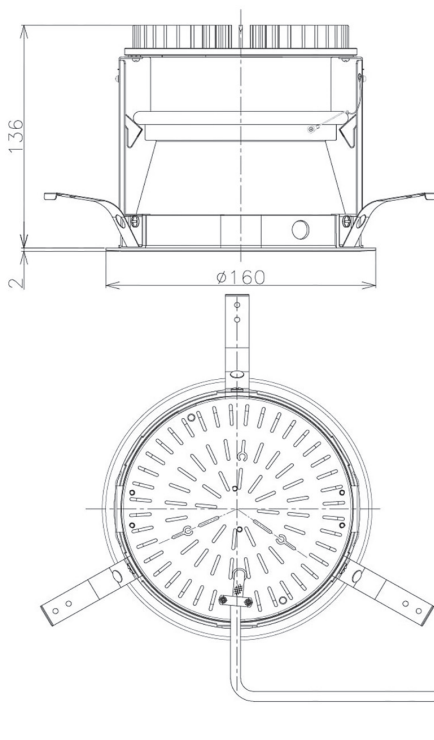

Item no. DD098-2520MW8035D

Series Name: Φ 150 Spark (Deep Cone)

Installation	Recessed mount
Type	
Fixture wattage	23W
Beam angle	18 deg
Color Temp.	3500K
CRI	Ra>90
Luminous	2406 lm
Body	Die-cast aluminum alloy
Body finish	N/A
Trim finish	White
Reflector finish	Mirror
IP Rate	IP20
Light source	COB module
Input Voltage	AC220~240V
Dimming Type	Non-Dimmable
Certificate	CE, CCC
Cut Hole	150mm

Height (Weight)	Spot / Medium / Medium flood	Wide flood
65.3W	177 (1.4kg)	
48.5W	177 (1.5kg)	
44.3W	157 (1.2kg)	
33.8W	168 (1.1kg)	157 (1.1kg)
30.3W	168 (1.1kg)	157 (1.1kg)
23.0W	138 (0.9kg)	127 (0.9kg)