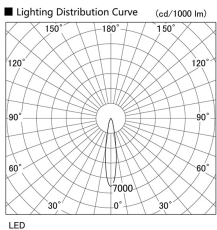

Item no. DD098-2520MW9040D

Series Name: Φ 150 Spark (Deep Cone)

| | |
|------------------|-------------------------|
| Installation | Recessed mount |
| Type | |
| Fixture wattage | 23W |
| Beam angle | 18 deg |
| Color Temp. | 4000K |
| CRI | Ra>90 |
| Luminous | 2076 lm |
| Body | Die-cast aluminum alloy |
| Body finish | N/A |
| Trim finish | White |
| Reflector finish | Mirror |
| IP Rate | IP20 |
| Light source | COB module |
| Input Voltage | AC220~240V |
| Dimming Type | Non-Dimmable |
| Certificate | CE, CCC |
| Cut Hole | 150mm |

| Height (Weight) | Spot / Medium / Medium flood | Wide flood |
|-----------------|------------------------------|-------------|
| 65.3W | 177 (1.4kg) | |
| 48.5W | 177 (1.5kg) | |
| 44.3W | 157 (1.2kg) | |
| 33.8W | 168 (1.1kg) | 157 (1.1kg) |
| 30.3W | 168 (1.1kg) | 157 (1.1kg) |
| 23.0W | 138 (0.9kg) | 127 (0.9kg) |