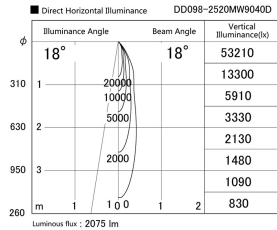

Item no. DD098-2520MW9040D

Series Name: Φ 150 Spark (Deep Cone)

| | |
|------------------|-------------------------|
| Installation | Recessed mount |
| Type | |
| Fixture wattage | 23W |
| Beam angle | 18 deg |
| Color Temp. | 4000K |
| CRI | Ra>90 |
| Luminous | 2076 lm |
| Body | Die-cast aluminum alloy |
| Body finish | N/A |
| Trim finish | White |
| Reflector finish | Mirror |
| IP Rate | IP20 |
| Light source | COB module |
| Input Voltage | AC220~240V |
| Dimming Type | Non-Dimmable |
| Certificate | CE, CCC |
| Cut Hole | 150mm |

| Height (Weight) | Spot / Medium / Medium flood | Wide flood |
|-----------------|------------------------------|-------------|
| 65.3W | 177 (1.4kg) | |
| 48.5W | 177 (1.5kg) | |
| 44.3W | 157 (1.2kg) | |
| 33.8W | 168 (1.1kg) | 157 (1.1kg) |
| 30.3W | 168 (1.1kg) | 157 (1.1kg) |
| 23.0W | 138 (0.9kg) | 127 (0.9kg) |