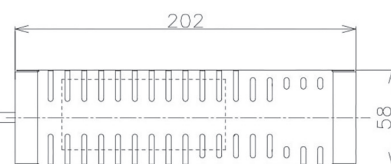

Item no. DD098-2520MW9040D

Series Name: Φ 150 Spark (Deep Cone)

| | |
|------------------|-------------------------|
| Installation | Recessed mount |
| Type | |
| Fixture wattage | 23W |
| Beam angle | 18 deg |
| Color Temp. | 4000K |
| CRI | Ra>90 |
| Luminous | 2076 lm |
| Body | Die-cast aluminum alloy |
| Body finish | N/A |
| Trim finish | White |
| Reflector finish | Mirror |
| IP Rate | IP20 |
| Light source | COB module |
| Input Voltage | AC220~240V |
| Dimming Type | Non-Dimmable |
| Certificate | CE, CCC |
| Cut Hole | 150mm |

| Height (Weight) | Spot / Medium / Medium flood | Wide flood |
|-----------------|------------------------------|-------------|
| 65.3W | 177 (1.4kg) | |
| 48.5W | 177 (1.5kg) | |
| 44.3W | 157 (1.2kg) | |
| 33.8W | 168 (1.1kg) | 157 (1.1kg) |
| 30.3W | 168 (1.1kg) | 157 (1.1kg) |
| 23.0W | 138 (0.9kg) | 127 (0.9kg) |