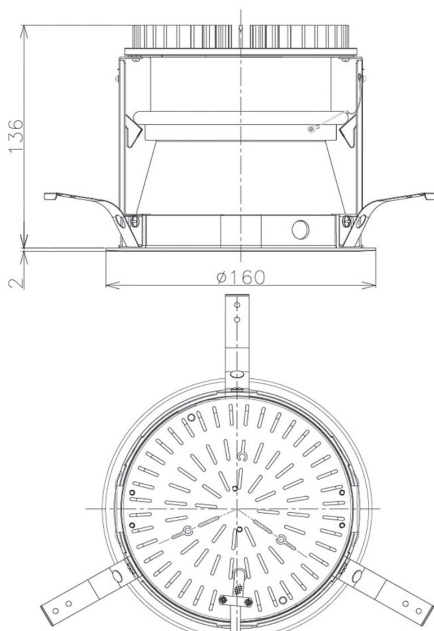

Item no. DD098-2520MW9040D

Series Name: Φ 150 Spark (Deep Cone)

| | |
|------------------|-------------------------|
| Installation | Recessed mount |
| Type | |
| Fixture wattage | 23W |
| Beam angle | 18 deg |
| Color Temp. | 4000K |
| CRI | Ra>90 |
| Luminous | 2076 lm |
| Body | Die-cast aluminum alloy |
| Body finish | N/A |
| Trim finish | White |
| Reflector finish | Mirror |
| IP Rate | IP20 |
| Light source | COB module |
| Input Voltage | AC220~240V |
| Dimming Type | Non-Dimmable |
| Certificate | CE, CCC |
| Cut Hole | 150mm |

| Height (Weight) | Spot / Medium / Medium flood | Wide flood |
|-----------------|------------------------------|-------------|
| 65.3W | 177 (1.4kg) | |
| 48.5W | 177 (1.5kg) | |
| 44.3W | 157 (1.2kg) | |
| 33.8W | 168 (1.1kg) | 157 (1.1kg) |
| 30.3W | 168 (1.1kg) | 157 (1.1kg) |
| 23.0W | 138 (0.9kg) | 127 (0.9kg) |