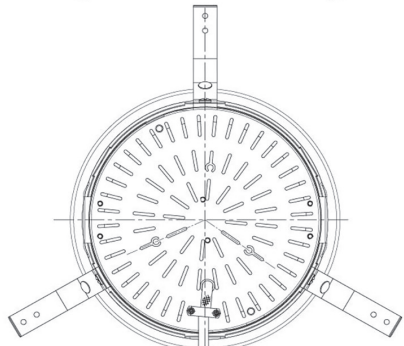

Item no. DD098-2530DW8527D

Series Name: Φ 150 Spark (Deep Cone)

White Reflector

Installation	Recessed mount
Type	Φ 150 Spark (Deep Cone)
Fixture wattage	23W
Beam angle	28 deg
Color Temp.	2700K
CRI	Ra>85
Luminous	2034 lm
Body	Die-cast aluminum alloy
Body finish	N/A
Trim finish	White
Reflector finish	White
IP Rate	IP20
Light source	COB module
Input Voltage	AC220~240V
Dimming Type	Non-Dimmable
Certificate	CE, CCC
Cut Hole	150mm

Height (Weight)	Spot / Medium / Medium flood	Wide flood
65.3W	177 (1.4kg)	
48.5W	177 (1.5kg)	
44.3W	157 (1.2kg)	
33.8W	168 (1.1kg)	157 (1.1kg)
30.3W	168 (1.1kg)	157 (1.1kg)
23.0W	138 (0.9kg)	127 (0.9kg)