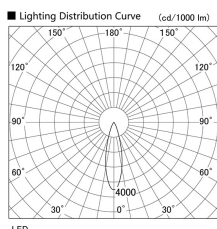

Item no. DD098-2530DW8527D

Series Name: Φ 150 Spark (Deep Cone)

White Reflector

Installation	Recessed mount
Type	Φ 150 Spark (Deep Cone)
Fixture wattage	23W
Beam angle	28 deg
Color Temp.	2700K
CRI	Ra>85
Luminous	2034 lm
Body	Die-cast aluminum alloy
Body finish	N/A
Trim finish	White
Reflector finish	White
IP Rate	IP20
Light source	COB module
Input Voltage	AC220~240V
Dimming Type	Non-Dimmable
Certificate	CE, CCC
Cut Hole	150mm

Height (Weight)	Spot / Medium / Medium flood	Wide flood
65.3W	177 (1.4kg)	
48.5W	177 (1.5kg)	
44.3W	157 (1.2kg)	
33.8W	168 (1.1kg)	157 (1.1kg)
30.3W	168 (1.1kg)	157 (1.1kg)
23.0W	138 (0.9kg)	127 (0.9kg)