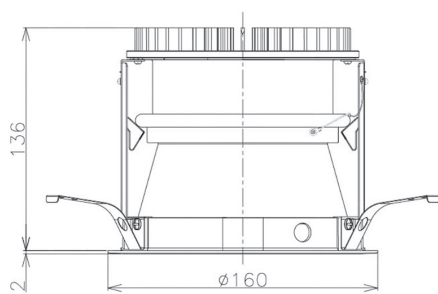

Item no. DD098-2530DW8527D

Series Name: Φ 150 Spark (Deep Cone)

White Reflector

Installation	Recessed mount
Type	Φ 150 Spark (Deep Cone)
Fixture wattage	23W
Beam angle	28 deg
Color Temp.	2700K
CRI	Ra>85
Luminous	2034 lm
Body	Die-cast aluminum alloy
Body finish	N/A
Trim finish	White
Reflector finish	White
IP Rate	IP20
Light source	COB module
Input Voltage	AC220~240V
Dimming Type	Non-Dimmable
Certificate	CE, CCC
Cut Hole	150mm

Height (Weight)	Spot / Medium / Medium flood	Wide flood
65.3W	177 (1.4kg)	
48.5W	177 (1.5kg)	
44.3W	157 (1.2kg)	
33.8W	168 (1.1kg)	157 (1.1kg)
30.3W	168 (1.1kg)	157 (1.1kg)
23.0W	138 (0.9kg)	127 (0.9kg)