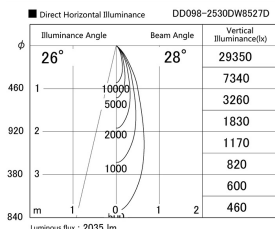

Item no. DD098-2530DW8527D

Series Name: Φ 150 Spark (Deep Cone)

White Reflector

Installation	Recessed mount
Type	Φ 150 Spark (Deep Cone)
Fixture wattage	23W
Beam angle	28 deg
Color Temp.	2700K
CRI	Ra>85
Luminous	2034 lm
Body	Die-cast aluminum alloy
Body finish	N/A
Trim finish	White
Reflector finish	White
IP Rate	IP20
Light source	COB module
Input Voltage	AC220~240V
Dimming Type	Non-Dimmable
Certificate	CE, CCC
Cut Hole	150mm

Height (Weight)	Spot / Medium / Medium flood	Wide flood
65.3W	177 (1.4kg)	
48.5W	177 (1.5kg)	
44.3W	157 (1.2kg)	
33.8W	168 (1.1kg)	157 (1.1kg)
30.3W	168 (1.1kg)	157 (1.1kg)
23.0W	138 (0.9kg)	127 (0.9kg)