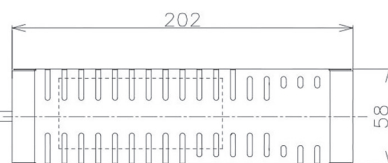

Item no. DD098-2530DW8527D

Series Name: Φ 150 Spark (Deep Cone)

White Reflector

Installation	Recessed mount
Type	Φ 150 Spark (Deep Cone)
Fixture wattage	23W
Beam angle	28 deg
Color Temp.	2700K
CRI	Ra>85
Luminous	2034 lm
Body	Die-cast aluminum alloy
Body finish	N/A
Trim finish	White
Reflector finish	White
IP Rate	IP20
Light source	COB module
Input Voltage	AC220~240V
Dimming Type	Non-Dimmable
Certificate	CE, CCC
Cut Hole	150mm

Height (Weight)	Spot / Medium / Medium flood	Wide flood
65.3W	177 (1.4kg)	
48.5W	177 (1.5kg)	
44.3W	157 (1.2kg)	
33.8W	168 (1.1kg)	157 (1.1kg)
30.3W	168 (1.1kg)	157 (1.1kg)
23.0W	138 (0.9kg)	127 (0.9kg)