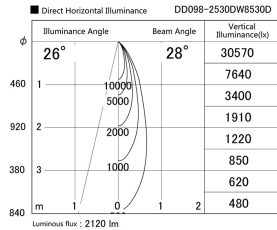

Item no. DD098-2530DW8530D

Series Name: Φ 150 Spark (Deep Cone)

White Reflector

Installation	Recessed mount
Type	Φ 150 Spark (Deep Cone)
Fixture wattage	23W
Beam angle	28 deg
Color Temp.	3000K
CRI	Ra>85
Luminous	2119 lm
Body	Die-cast aluminum alloy
Body finish	N/A
Trim finish	White
Reflector finish	White
IP Rate	IP20
Light source	COB module
Input Voltage	AC220~240V
Dimming Type	Non-Dimmable
Certificate	CE, CCC
Cut Hole	150mm

Height (Weight)	Spot / Medium / Medium flood	Wide flood
65.3W	177 (1.4kg)	
48.5W	177 (1.5kg)	
44.3W	157 (1.2kg)	
33.8W	168 (1.1kg)	157 (1.1kg)
30.3W	168 (1.1kg)	157 (1.1kg)
23.0W	138 (0.9kg)	127 (0.9kg)