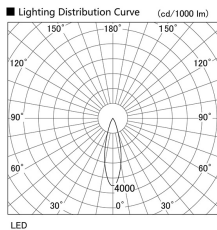

Item no. DD098-2530DW8530D

Series Name: Φ 150 Spark (Deep Cone)

White Reflector

Installation	Recessed mount
Type	Φ 150 Spark (Deep Cone)
Fixture wattage	23W
Beam angle	28 deg
Color Temp.	3000K
CRI	Ra>85
Luminous	2119 lm
Body	Die-cast aluminum alloy
Body finish	N/A
Trim finish	White
Reflector finish	White
IP Rate	IP20
Light source	COB module
Input Voltage	AC220~240V
Dimming Type	Non-Dimmable
Certificate	CE, CCC
Cut Hole	150mm

Height (Weight)	Spot / Medium / Medium flood	Wide flood
65.3W	177 (1.4kg)	
48.5W	177 (1.5kg)	
44.3W	157 (1.2kg)	
33.8W	168 (1.1kg)	157 (1.1kg)
30.3W	168 (1.1kg)	157 (1.1kg)
23.0W	138 (0.9kg)	127 (0.9kg)