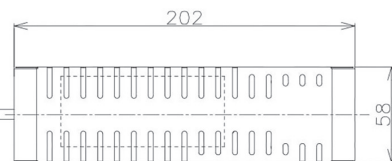

Item no. DD098-2530DW8530D

Series Name: Φ 150 Spark (Deep Cone)

White Reflector

Installation	Recessed mount
Type	Φ 150 Spark (Deep Cone)
Fixture wattage	23W
Beam angle	28 deg
Color Temp.	3000K
CRI	Ra>85
Luminous	2119 lm
Body	Die-cast aluminum alloy
Body finish	N/A
Trim finish	White
Reflector finish	White
IP Rate	IP20
Light source	COB module
Input Voltage	AC220~240V
Dimming Type	Non-Dimmable
Certificate	CE, CCC
Cut Hole	150mm

Height (Weight)	Spot / Medium / Medium flood	Wide flood
65.3W	177 (1.4kg)	
48.5W	177 (1.5kg)	
44.3W	157 (1.2kg)	
33.8W	168 (1.1kg)	157 (1.1kg)
30.3W	168 (1.1kg)	157 (1.1kg)
23.0W	138 (0.9kg)	127 (0.9kg)