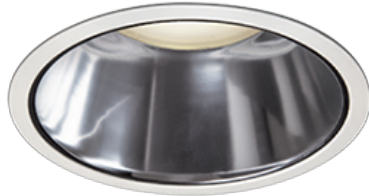

Item no. DD098-2530DW8530D

Series Name: Φ 150 Spark (Deep Cone)

White Reflector

Installation	Recessed mount
Type	Φ 150 Spark (Deep Cone)
Fixture wattage	23W
Beam angle	28 deg
Color Temp.	3000K
CRI	Ra>85
Luminous	2119 lm
Body	Die-cast aluminum alloy
Body finish	N/A
Trim finish	White
Reflector finish	White
IP Rate	IP20
Light source	COB module
Input Voltage	AC220~240V
Dimming Type	Non-Dimmable
Certificate	CE, CCC
Cut Hole	150mm

Height (Weight)	Spot / Medium / Medium flood	Wide flood
65.3W	177 (1.4kg)	
48.5W	177 (1.5kg)	
44.3W	157 (1.2kg)	
33.8W	168 (1.1kg)	157 (1.1kg)
30.3W	168 (1.1kg)	157 (1.1kg)
23.0W	138 (0.9kg)	127 (0.9kg)