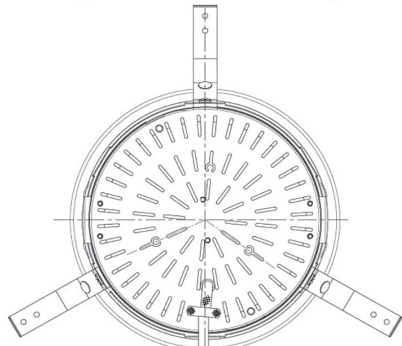

Item no. DD098-2530DW8530D

Series Name: Φ 150 Spark (Deep Cone)

White Reflector

Installation	Recessed mount
Type	Φ 150 Spark (Deep Cone)
Fixture wattage	23W
Beam angle	28 deg
Color Temp.	3000K
CRI	Ra>85
Luminous	2119 lm
Body	Die-cast aluminum alloy
Body finish	N/A
Trim finish	White
Reflector finish	White
IP Rate	IP20
Light source	COB module
Input Voltage	AC220~240V
Dimming Type	Non-Dimmable
Certificate	CE, CCC
Cut Hole	150mm

Height (Weight)	Spot / Medium / Medium flood	Wide flood
65.3W	177 (1.4kg)	
48.5W	177 (1.5kg)	
44.3W	157 (1.2kg)	
33.8W	168 (1.1kg)	157 (1.1kg)
30.3W	168 (1.1kg)	157 (1.1kg)
23.0W	138 (0.9kg)	127 (0.9kg)