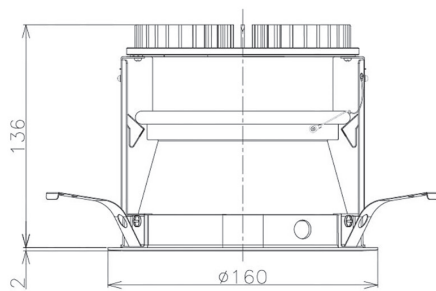

Item no. DD098-2530DW8530D

Series Name: Φ 150 Spark (Deep Cone)

White Reflector

Installation	Recessed mount
Type	Φ 150 Spark (Deep Cone)
Fixture wattage	23W
Beam angle	28 deg
Color Temp.	3000K
CRI	Ra>85
Luminous	2119 lm
Body	Die-cast aluminum alloy
Body finish	N/A
Trim finish	White
Reflector finish	White
IP Rate	IP20
Light source	COB module
Input Voltage	AC220~240V
Dimming Type	Non-Dimmable
Certificate	CE, CCC
Cut Hole	150mm

Height (Weight)	Spot / Medium / Medium flood	Wide flood
65.3W	177 (1.4kg)	
48.5W	177 (1.5kg)	
44.3W	157 (1.2kg)	
33.8W	168 (1.1kg)	157 (1.1kg)
30.3W	168 (1.1kg)	157 (1.1kg)
23.0W	138 (0.9kg)	127 (0.9kg)