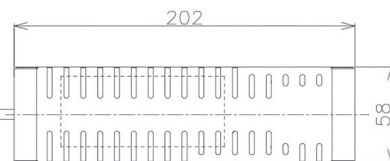

Item no. DD098-2530DW8535D

Series Name: Φ 150 Spark (Deep Cone)

White Reflector

Installation	Recessed mount
Type	Φ 150 Spark (Deep Cone)
Fixture wattage	23W
Beam angle	28 deg
Color Temp.	3500K
CRI	Ra>85
Luminous	2161 lm
Body	Die-cast aluminum alloy
Body finish	N/A
Trim finish	White
Reflector finish	White
IP Rate	IP20
Light source	COB module
Input Voltage	AC220~240V
Dimming Type	Non-Dimmable
Certificate	CE, CCC
Cut Hole	150mm

Height (Weight)	Spot / Medium / Medium flood	Wide flood
65.3W	177 (1.4kg)	
48.5W	177 (1.5kg)	
44.3W	157 (1.2kg)	
33.8W	168 (1.1kg)	157 (1.1kg)
30.3W	168 (1.1kg)	157 (1.1kg)
23.0W	138 (0.9kg)	127 (0.9kg)