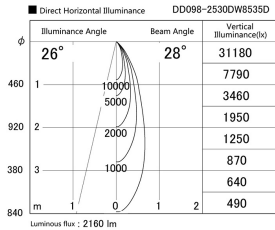

Item no. DD098-2530DW8535D

Series Name: Φ 150 Spark (Deep Cone)

White Reflector

Installation	Recessed mount
Type	Φ 150 Spark (Deep Cone)
Fixture wattage	23W
Beam angle	28 deg
Color Temp.	3500K
CRI	Ra>85
Luminous	2161 lm
Body	Die-cast aluminum alloy
Body finish	N/A
Trim finish	White
Reflector finish	White
IP Rate	IP20
Light source	COB module
Input Voltage	AC220~240V
Dimming Type	Non-Dimmable
Certificate	CE, CCC
Cut Hole	150mm

Height (Weight)	Spot / Medium / Medium flood	Wide flood
65.3W	177 (1.4kg)	
48.5W	177 (1.5kg)	
44.3W	157 (1.2kg)	
33.8W	168 (1.1kg)	157 (1.1kg)
30.3W	168 (1.1kg)	157 (1.1kg)
23.0W	138 (0.9kg)	127 (0.9kg)