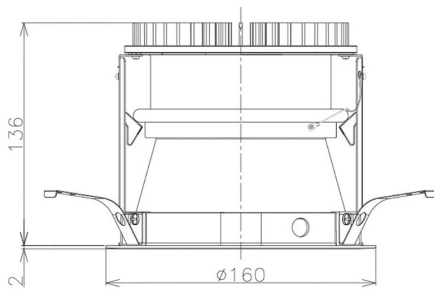

Item no. DD098-2530DW8535D

Series Name: Φ 150 Spark (Deep Cone)

White Reflector

Installation	Recessed mount
Type	Φ 150 Spark (Deep Cone)
Fixture wattage	23W
Beam angle	28 deg
Color Temp.	3500K
CRI	Ra>85
Luminous	2161 lm
Body	Die-cast aluminum alloy
Body finish	N/A
Trim finish	White
Reflector finish	White
IP Rate	IP20
Light source	COB module
Input Voltage	AC220~240V
Dimming Type	Non-Dimmable
Certificate	CE, CCC
Cut Hole	150mm

Height (Weight)	Spot / Medium / Medium flood	Wide flood
65.3W	177 (1.4kg)	
48.5W	177 (1.5kg)	
44.3W	157 (1.2kg)	
33.8W	168 (1.1kg)	157 (1.1kg)
30.3W	168 (1.1kg)	157 (1.1kg)
23.0W	138 (0.9kg)	127 (0.9kg)