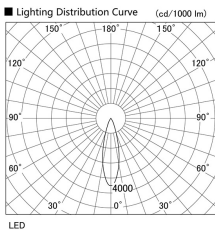

Item no. DD098-2530DW8535D

Series Name: Φ 150 Spark (Deep Cone)

White Reflector

Installation	Recessed mount
Type	Φ 150 Spark (Deep Cone)
Fixture wattage	23W
Beam angle	28 deg
Color Temp.	3500K
CRI	Ra>85
Luminous	2161 lm
Body	Die-cast aluminum alloy
Body finish	N/A
Trim finish	White
Reflector finish	White
IP Rate	IP20
Light source	COB module
Input Voltage	AC220~240V
Dimming Type	Non-Dimmable
Certificate	CE, CCC
Cut Hole	150mm

Height (Weight)	Spot / Medium / Medium flood	Wide flood
65.3W	177 (1.4kg)	
48.5W	177 (1.5kg)	
44.3W	157 (1.2kg)	
33.8W	168 (1.1kg)	157 (1.1kg)
30.3W	168 (1.1kg)	157 (1.1kg)
23.0W	138 (0.9kg)	127 (0.9kg)