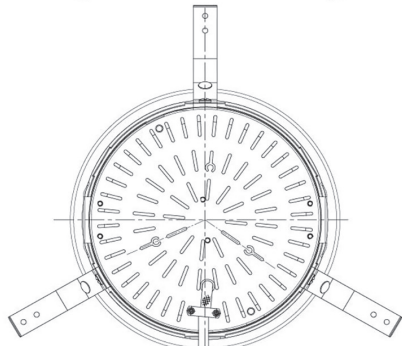

Item no. DD098-2530DW8535D

Series Name: Φ 150 Spark (Deep Cone)

White Reflector

Installation	Recessed mount
Type	Φ 150 Spark (Deep Cone)
Fixture wattage	23W
Beam angle	28 deg
Color Temp.	3500K
CRI	Ra>85
Luminous	2161 lm
Body	Die-cast aluminum alloy
Body finish	N/A
Trim finish	White
Reflector finish	White
IP Rate	IP20
Light source	COB module
Input Voltage	AC220~240V
Dimming Type	Non-Dimmable
Certificate	CE, CCC
Cut Hole	150mm

Height (Weight)	Spot / Medium / Medium flood	Wide flood
65.3W	177 (1.4kg)	
48.5W	177 (1.5kg)	
44.3W	157 (1.2kg)	
33.8W	168 (1.1kg)	157 (1.1kg)
30.3W	168 (1.1kg)	157 (1.1kg)
23.0W	138 (0.9kg)	127 (0.9kg)