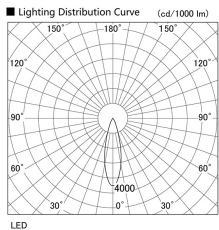

Item no. DD098-2530DW9027D

Series Name: Φ 150 Spark (Deep Cone)

White Reflector

Installation	Recessed mount
Type	
Fixture wattage	23W
Beam angle	28 deg
Color Temp.	2700K
CRI	Ra>90
Luminous	1850 lm
Body	Die-cast aluminum alloy
Body finish	N/A
Trim finish	White
Reflector finish	White
IP Rate	IP20
Light source	COB module
Input Voltage	AC220~240V
Dimming Type	Non-Dimmable
Certificate	CE, CCC
Cut Hole	150mm

Height (Weight)	Spot / Medium / Medium flood	Wide flood
65.3W	177 (1.4kg)	
48.5W	177 (1.5kg)	
44.3W	157 (1.2kg)	
33.8W	168 (1.1kg)	157 (1.1kg)
30.3W	168 (1.1kg)	157 (1.1kg)
23.0W	138 (0.9kg)	127 (0.9kg)