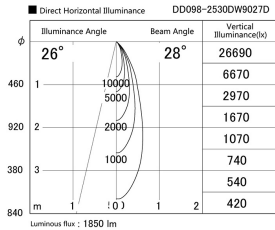

Item no. DD098-2530DW9027D

Series Name: Φ 150 Spark (Deep Cone)

White Reflector

Installation	Recessed mount
Type	
Fixture wattage	23W
Beam angle	28 deg
Color Temp.	2700K
CRI	Ra>90
Luminous	1850 lm
Body	Die-cast aluminum alloy
Body finish	N/A
Trim finish	White
Reflector finish	White
IP Rate	IP20
Light source	COB module
Input Voltage	AC220~240V
Dimming Type	Non-Dimmable
Certificate	CE, CCC
Cut Hole	150mm

Height (Weight)	Spot / Medium / Medium flood	Wide flood
65.3W	177 (1.4kg)	
48.5W	177 (1.5kg)	
44.3W	157 (1.2kg)	
33.8W	168 (1.1kg)	157 (1.1kg)
30.3W	168 (1.1kg)	157 (1.1kg)
23.0W	138 (0.9kg)	127 (0.9kg)