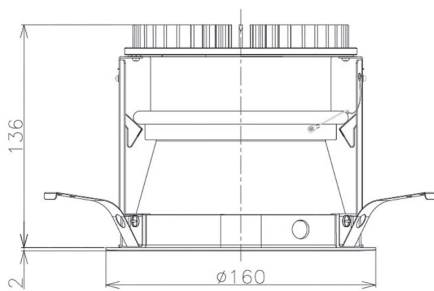

Item no. DD098-2530DW9027D

Series Name: Φ 150 Spark (Deep Cone)

White Reflector

Installation	Recessed mount
Type	
Fixture wattage	23W
Beam angle	28 deg
Color Temp.	2700K
CRI	Ra>90
Luminous	1850 lm
Body	Die-cast aluminum alloy
Body finish	N/A
Trim finish	White
Reflector finish	White
IP Rate	IP20
Light source	COB module
Input Voltage	AC220~240V
Dimming Type	Non-Dimmable
Certificate	CE, CCC
Cut Hole	150mm

Height (Weight)	Spot / Medium / Medium flood	Wide flood
65.3W	177 (1.4kg)	
48.5W	177 (1.5kg)	
44.3W	157 (1.2kg)	
33.8W	168 (1.1kg)	157 (1.1kg)
30.3W	168 (1.1kg)	157 (1.1kg)
23.0W	138 (0.9kg)	127 (0.9kg)