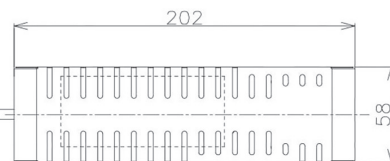

Item no. DD098-2530DW9027D

Series Name:  $\Phi$ 150 Spark (Deep Cone)

White Reflector

Installation	Recessed mount
Type	
Fixture wattage	23W
Beam angle	28 deg
Color Temp.	2700K
CRI	Ra>90
Luminous	1850 lm
Body	Die-cast aluminum alloy
Body finish	N/A
Trim finish	White
Reflector finish	White
IP Rate	IP20
Light source	COB module
Input Voltage	AC220~240V
Dimming Type	Non-Dimmable
Certificate	CE, CCC
Cut Hole	150mm

Height (Weight)	Spot / Medium / Medium flood	Wide flood
65.3W	177 (1.4kg)	
48.5W	177 (1.5kg)	
44.3W	157 (1.2kg)	
33.8W	168 (1.1kg)	157 (1.1kg)
30.3W	168 (1.1kg)	157 (1.1kg)
23.0W	138 (0.9kg)	127 (0.9kg)