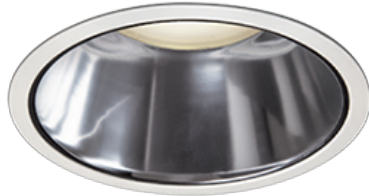

Item no. DD098-2530DW9027D

Series Name:  $\Phi$ 150 Spark (Deep Cone)

White Reflector

Installation	Recessed mount
Type	
Fixture wattage	23W
Beam angle	28 deg
Color Temp.	2700K
CRI	Ra>90
Luminous	1850 lm
Body	Die-cast aluminum alloy
Body finish	N/A
Trim finish	White
Reflector finish	White
IP Rate	IP20
Light source	COB module
Input Voltage	AC220~240V
Dimming Type	Non-Dimmable
Certificate	CE, CCC
Cut Hole	150mm

Height (Weight)	Spot / Medium / Medium flood	Wide flood
65.3W	177 (1.4kg)	
48.5W	177 (1.5kg)	
44.3W	157 (1.2kg)	
33.8W	168 (1.1kg)	157 (1.1kg)
30.3W	168 (1.1kg)	157 (1.1kg)
23.0W	138 (0.9kg)	127 (0.9kg)