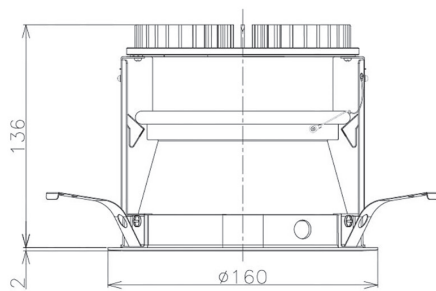

Item no. DD098-2530DW9027D

Series Name:  $\Phi$ 150 Spark (Deep Cone)

White Reflector

Installation	Recessed mount
Type	
Fixture wattage	23W
Beam angle	28 deg
Color Temp.	2700K
CRI	Ra>90
Luminous	1850 lm
Body	Die-cast aluminum alloy
Body finish	N/A
Trim finish	White
Reflector finish	White
IP Rate	IP20
Light source	COB module
Input Voltage	AC220~240V
Dimming Type	Non-Dimmable
Certificate	CE, CCC
Cut Hole	150mm

Height (Weight)	Spot / Medium / Medium flood	Wide flood
65.3W	177 (1.4kg)	
48.5W	177 (1.5kg)	
44.3W	157 (1.2kg)	
33.8W	168 (1.1kg)	157 (1.1kg)
30.3W	168 (1.1kg)	157 (1.1kg)
23.0W	138 (0.9kg)	127 (0.9kg)