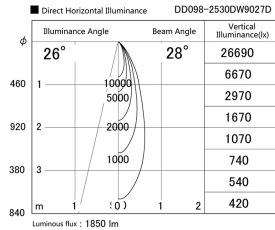

Item no. DD098-2530DW9027D

Series Name:  $\Phi$ 150 Spark (Deep Cone)

White Reflector

Installation	Recessed mount
Type	
Fixture wattage	23W
Beam angle	28 deg
Color Temp.	2700K
CRI	Ra>90
Luminous	1850 lm
Body	Die-cast aluminum alloy
Body finish	N/A
Trim finish	White
Reflector finish	White
IP Rate	IP20
Light source	COB module
Input Voltage	AC220~240V
Dimming Type	Non-Dimmable
Certificate	CE, CCC
Cut Hole	150mm

Height (Weight)	Spot / Medium / Medium flood	Wide flood
65.3W	177 (1.4kg)	
48.5W	177 (1.5kg)	
44.3W	157 (1.2kg)	
33.8W	168 (1.1kg)	157 (1.1kg)
30.3W	168 (1.1kg)	157 (1.1kg)
23.0W	138 (0.9kg)	127 (0.9kg)