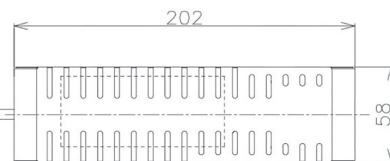

Item no. DD098-2530DW9027D

Series Name: Φ 150 Spark (Deep Cone)

White Reflector

Installation	Recessed mount
Type	
Fixture wattage	23W
Beam angle	28 deg
Color Temp.	2700K
CRI	Ra>90
Luminous	1850 lm
Body	Die-cast aluminum alloy
Body finish	N/A
Trim finish	White
Reflector finish	White
IP Rate	IP20
Light source	COB module
Input Voltage	AC220~240V
Dimming Type	Non-Dimmable
Certificate	CE, CCC
Cut Hole	150mm

Height (Weight)	Spot / Medium / Medium flood	Wide flood
65.3W	177 (1.4kg)	
48.5W	177 (1.5kg)	
44.3W	157 (1.2kg)	
33.8W	168 (1.1kg)	157 (1.1kg)
30.3W	168 (1.1kg)	157 (1.1kg)
23.0W	138 (0.9kg)	127 (0.9kg)