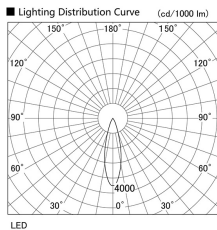

Item no. DD098-2530DW9027D

Series Name:  $\Phi$ 150 Spark (Deep Cone)

White Reflector

Installation	Recessed mount
Type	
Fixture wattage	23W
Beam angle	28 deg
Color Temp.	2700K
CRI	Ra>90
Luminous	1850 lm
Body	Die-cast aluminum alloy
Body finish	N/A
Trim finish	White
Reflector finish	White
IP Rate	IP20
Light source	COB module
Input Voltage	AC220~240V
Dimming Type	Non-Dimmable
Certificate	CE, CCC
Cut Hole	150mm

Height (Weight)	Spot / Medium / Medium flood	Wide flood
65.3W	177 (1.4kg)	
48.5W	177 (1.5kg)	
44.3W	157 (1.2kg)	
33.8W	168 (1.1kg)	157 (1.1kg)
30.3W	168 (1.1kg)	157 (1.1kg)
23.0W	138 (0.9kg)	127 (0.9kg)