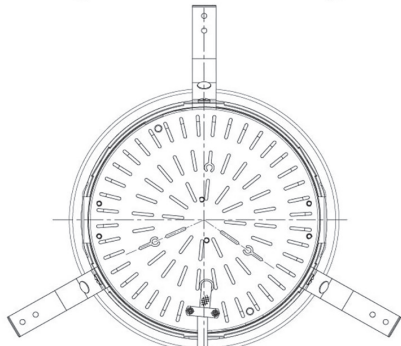

Item no. DD098-2530DW9027D

Series Name: Φ 150 Spark (Deep Cone)

White Reflector

Installation	Recessed mount
Type	
Fixture wattage	23W
Beam angle	28 deg
Color Temp.	2700K
CRI	Ra>90
Luminous	1850 lm
Body	Die-cast aluminum alloy
Body finish	N/A
Trim finish	White
Reflector finish	White
IP Rate	IP20
Light source	COB module
Input Voltage	AC220~240V
Dimming Type	Non-Dimmable
Certificate	CE, CCC
Cut Hole	150mm

Height (Weight)	Spot / Medium / Medium flood	Wide flood
65.3W	177 (1.4kg)	
48.5W	177 (1.5kg)	
44.3W	157 (1.2kg)	
33.8W	168 (1.1kg)	157 (1.1kg)
30.3W	168 (1.1kg)	157 (1.1kg)
23.0W	138 (0.9kg)	127 (0.9kg)