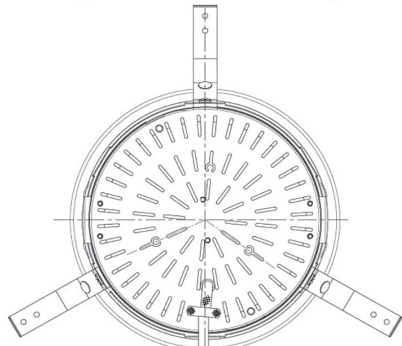

Item no. DD098-2530DW9027D

Series Name:  $\Phi$ 150 Spark (Deep Cone)

White Reflector

Installation	Recessed mount
Type	
Fixture wattage	23W
Beam angle	28 deg
Color Temp.	2700K
CRI	Ra>90
Luminous	1850 lm
Body	Die-cast aluminum alloy
Body finish	N/A
Trim finish	White
Reflector finish	White
IP Rate	IP20
Light source	COB module
Input Voltage	AC220~240V
Dimming Type	Non-Dimmable
Certificate	CE, CCC
Cut Hole	150mm

Height (Weight)	Spot / Medium / Medium flood	Wide flood
65.3W	177 (1.4kg)	
48.5W	177 (1.5kg)	
44.3W	157 (1.2kg)	
33.8W	168 (1.1kg)	157 (1.1kg)
30.3W	168 (1.1kg)	157 (1.1kg)
23.0W	138 (0.9kg)	127 (0.9kg)