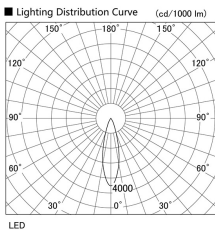

Item no. DD098-2530MB8527D

Series Name: Φ 150 Spark (Deep Cone)

Installation	Recessed mount
Type	Φ 150 Spark (Deep Cone)
Fixture wattage	23W
Beam angle	26 deg
Color Temp.	2700K
CRI	Ra>85
Luminous	2142 lm
Body	Die-cast aluminum alloy
Body finish	N/A
Trim finish	Black
Reflector finish	Mirror
IP Rate	IP20
Light source	COB module
Input Voltage	AC220~240V
Dimming Type	Non-Dimmable
Certificate	CE, CCC
Cut Hole	150mm

Height (Weight)	Spot / Medium / Medium flood	Wide flood
65.3W	177 (1.4kg)	
48.5W	177 (1.5kg)	
44.3W	157 (1.2kg)	
33.8W	168 (1.1kg)	157 (1.1kg)
30.3W	168 (1.1kg)	157 (1.1kg)
23.0W	138 (0.9kg)	127 (0.9kg)