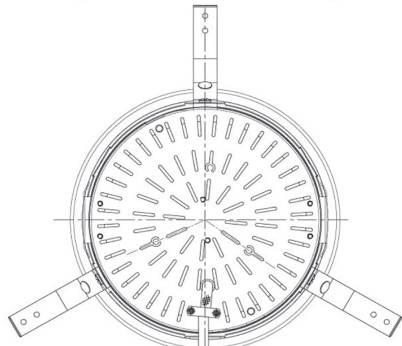

Item no. DD098-2530MB8527D

Series Name: Φ 150 Spark (Deep Cone)

Installation	Recessed mount
Type	Φ 150 Spark (Deep Cone)
Fixture wattage	23W
Beam angle	26 deg
Color Temp.	2700K
CRI	Ra>85
Luminous	2142 lm
Body	Die-cast aluminum alloy
Body finish	N/A
Trim finish	Black
Reflector finish	Mirror
IP Rate	IP20
Light source	COB module
Input Voltage	AC220~240V
Dimming Type	Non-Dimmable
Certificate	CE, CCC
Cut Hole	150mm

Height (Weight)	Spot / Medium / Medium flood	Wide flood
65.3W	177 (1.4kg)	
48.5W	177 (1.5kg)	
44.3W	157 (1.2kg)	
33.8W	168 (1.1kg)	157 (1.1kg)
30.3W	168 (1.1kg)	157 (1.1kg)
23.0W	138 (0.9kg)	127 (0.9kg)