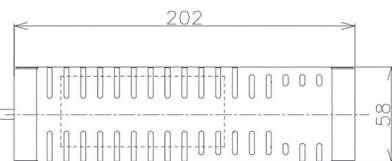

Item no. DD098-2530MB8527D

Series Name: Φ 150 Spark (Deep Cone)

Installation	Recessed mount
Type	Φ 150 Spark (Deep Cone)
Fixture wattage	23W
Beam angle	26 deg
Color Temp.	2700K
CRI	Ra>85
Luminous	2142 lm
Body	Die-cast aluminum alloy
Body finish	N/A
Trim finish	Black
Reflector finish	Mirror
IP Rate	IP20
Light source	COB module
Input Voltage	AC220~240V
Dimming Type	Non-Dimmable
Certificate	CE, CCC
Cut Hole	150mm

Height (Weight)	Spot / Medium / Medium flood	Wide flood
65.3W	177 (1.4kg)	
48.5W	177 (1.5kg)	
44.3W	157 (1.2kg)	
33.8W	168 (1.1kg)	157 (1.1kg)
30.3W	168 (1.1kg)	157 (1.1kg)
23.0W	138 (0.9kg)	127 (0.9kg)