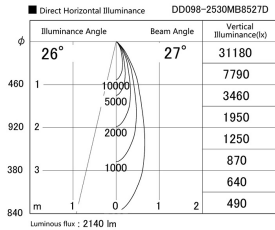

Item no. DD098-2530MB8527D

Series Name: Φ 150 Spark (Deep Cone)

Installation	Recessed mount
Type	Φ 150 Spark (Deep Cone)
Fixture wattage	23W
Beam angle	26 deg
Color Temp.	2700K
CRI	Ra>85
Luminous	2142 lm
Body	Die-cast aluminum alloy
Body finish	N/A
Trim finish	Black
Reflector finish	Mirror
IP Rate	IP20
Light source	COB module
Input Voltage	AC220~240V
Dimming Type	Non-Dimmable
Certificate	CE, CCC
Cut Hole	150mm

Height (Weight)	Spot / Medium / Medium flood	Wide flood
65.3W	177 (1.4kg)	
48.5W	177 (1.5kg)	
44.3W	157 (1.2kg)	
33.8W	168 (1.1kg)	157 (1.1kg)
30.3W	168 (1.1kg)	157 (1.1kg)
23.0W	138 (0.9kg)	127 (0.9kg)