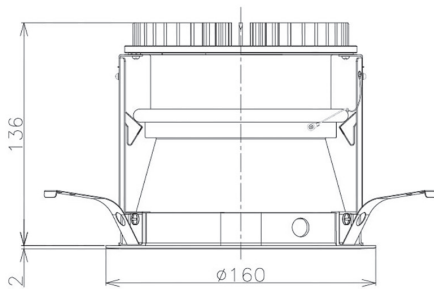

Item no. DD098-2530MB8527D

Series Name: Φ 150 Spark (Deep Cone)

Installation	Recessed mount
Type	Φ 150 Spark (Deep Cone)
Fixture wattage	23W
Beam angle	26 deg
Color Temp.	2700K
CRI	Ra>85
Luminous	2142 lm
Body	Die-cast aluminum alloy
Body finish	N/A
Trim finish	Black
Reflector finish	Mirror
IP Rate	IP20
Light source	COB module
Input Voltage	AC220~240V
Dimming Type	Non-Dimmable
Certificate	CE, CCC
Cut Hole	150mm

Height (Weight)	Spot / Medium / Medium flood	Wide flood
65.3W	177 (1.4kg)	
48.5W	177 (1.5kg)	
44.3W	157 (1.2kg)	
33.8W	168 (1.1kg)	157 (1.1kg)
30.3W	168 (1.1kg)	157 (1.1kg)
23.0W	138 (0.9kg)	127 (0.9kg)