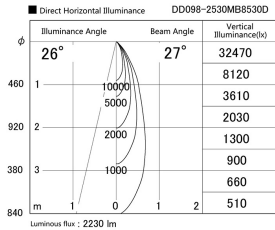

Item no. DD098-2530MB8530D

Series Name:  $\Phi$ 150 Spark (Deep Cone)

Installation	Recessed mount
Type	$\Phi$ 150 Spark (Deep Cone)
Fixture wattage	23W
Beam angle	26 deg
Color Temp.	3000K
CRI	Ra>85
Luminous	2231 lm
Body	Die-cast aluminum alloy
Body finish	N/A
Trim finish	Black
Reflector finish	Mirror
IP Rate	IP20
Light source	COB module
Input Voltage	AC220~240V
Dimming Type	Non-Dimmable
Certificate	CE, CCC
Cut Hole	150mm

Height (Weight)	Spot / Medium / Medium flood	Wide flood
65.3W	177 (1.4kg)	
48.5W	177 (1.5kg)	
44.3W	157 (1.2kg)	
33.8W	168 (1.1kg)	157 (1.1kg)
30.3W	168 (1.1kg)	157 (1.1kg)
23.0W	138 (0.9kg)	127 (0.9kg)