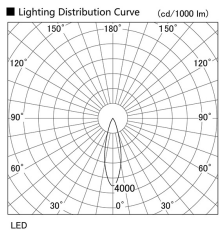

Item no. DD098-2530MB8530D

Series Name:  $\Phi$ 150 Spark (Deep Cone)

Installation	Recessed mount
Type	$\Phi$ 150 Spark (Deep Cone)
Fixture wattage	23W
Beam angle	26 deg
Color Temp.	3000K
CRI	Ra>85
Luminous	2231 lm
Body	Die-cast aluminum alloy
Body finish	N/A
Trim finish	Black
Reflector finish	Mirror
IP Rate	IP20
Light source	COB module
Input Voltage	AC220~240V
Dimming Type	Non-Dimmable
Certificate	CE, CCC
Cut Hole	150mm

Height (Weight)	Spot / Medium / Medium flood	Wide flood
65.3W	177 (1.4kg)	
48.5W	177 (1.5kg)	
44.3W	157 (1.2kg)	
33.8W	168 (1.1kg)	157 (1.1kg)
30.3W	168 (1.1kg)	157 (1.1kg)
23.0W	138 (0.9kg)	127 (0.9kg)