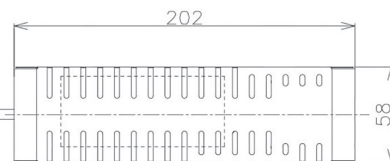

Item no. DD098-2530MB8530D

Series Name:  $\Phi$ 150 Spark (Deep Cone)

Installation	Recessed mount
Type	$\Phi$ 150 Spark (Deep Cone)
Fixture wattage	23W
Beam angle	26 deg
Color Temp.	3000K
CRI	Ra>85
Luminous	2231 lm
Body	Die-cast aluminum alloy
Body finish	N/A
Trim finish	Black
Reflector finish	Mirror
IP Rate	IP20
Light source	COB module
Input Voltage	AC220~240V
Dimming Type	Non-Dimmable
Certificate	CE, CCC
Cut Hole	150mm

Height (Weight)	Spot / Medium / Medium flood	Wide flood
65.3W	177 (1.4kg)	
48.5W	177 (1.5kg)	
44.3W	157 (1.2kg)	
33.8W	168 (1.1kg)	157 (1.1kg)
30.3W	168 (1.1kg)	157 (1.1kg)
23.0W	138 (0.9kg)	127 (0.9kg)