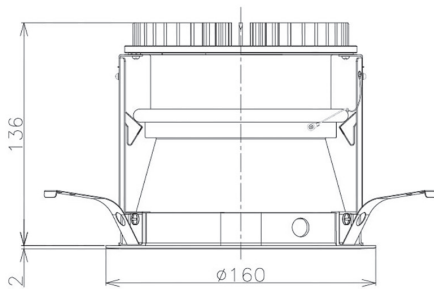

Item no. DD098-2530MB8530D

Series Name:  $\Phi$ 150 Spark (Deep Cone)

Installation	Recessed mount
Type	$\Phi$ 150 Spark (Deep Cone)
Fixture wattage	23W
Beam angle	26 deg
Color Temp.	3000K
CRI	Ra>85
Luminous	2231 lm
Body	Die-cast aluminum alloy
Body finish	N/A
Trim finish	Black
Reflector finish	Mirror
IP Rate	IP20
Light source	COB module
Input Voltage	AC220~240V
Dimming Type	Non-Dimmable
Certificate	CE, CCC
Cut Hole	150mm

Height (Weight)	Spot / Medium / Medium flood	Wide flood
65.3W	177 (1.4kg)	
48.5W	177 (1.5kg)	
44.3W	157 (1.2kg)	
33.8W	168 (1.1kg)	157 (1.1kg)
30.3W	168 (1.1kg)	157 (1.1kg)
23.0W	138 (0.9kg)	127 (0.9kg)