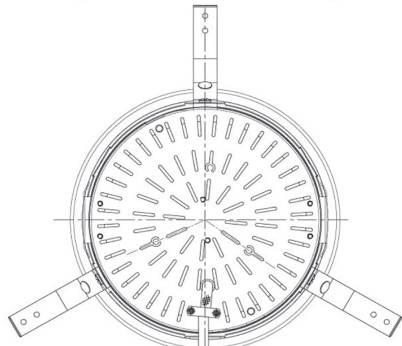

Item no. DD098-2530MB8530D

Series Name:  $\Phi$ 150 Spark (Deep Cone)

Installation	Recessed mount
Type	$\Phi$ 150 Spark (Deep Cone)
Fixture wattage	23W
Beam angle	26 deg
Color Temp.	3000K
CRI	Ra>85
Luminous	2231 lm
Body	Die-cast aluminum alloy
Body finish	N/A
Trim finish	Black
Reflector finish	Mirror
IP Rate	IP20
Light source	COB module
Input Voltage	AC220~240V
Dimming Type	Non-Dimmable
Certificate	CE, CCC
Cut Hole	150mm

Height (Weight)	Spot / Medium / Medium flood	Wide flood
65.3W	177 (1.4kg)	
48.5W	177 (1.5kg)	
44.3W	157 (1.2kg)	
33.8W	168 (1.1kg)	157 (1.1kg)
30.3W	168 (1.1kg)	157 (1.1kg)
23.0W	138 (0.9kg)	127 (0.9kg)