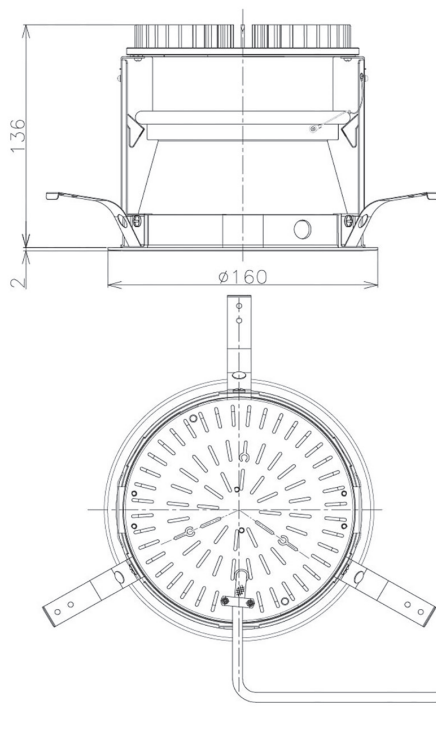

Item no. DD098-2530MB8535D

Series Name: Φ 150 Spark (Deep Cone)

Installation	Recessed mount
Type	Φ 150 Spark (Deep Cone)
Fixture wattage	23W
Beam angle	26 deg
Color Temp.	3500K
CRI	Ra>85
Luminous	2276 lm
Body	Die-cast aluminum alloy
Body finish	N/A
Trim finish	Black
Reflector finish	Mirror
IP Rate	IP20
Light source	COB module
Input Voltage	AC220~240V
Dimming Type	Non-Dimmable
Certificate	CE, CCC
Cut Hole	150mm

Height (Weight)	Spot / Medium / Medium flood	Wide flood
65.3W	177 (1.4kg)	
48.5W	177 (1.5kg)	
44.3W	157 (1.2kg)	
33.8W	168 (1.1kg)	157 (1.1kg)
30.3W	168 (1.1kg)	157 (1.1kg)
23.0W	138 (0.9kg)	127 (0.9kg)