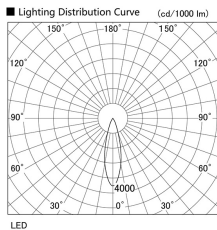

Item no. DD098-2530MB8535D

Series Name: Φ 150 Spark (Deep Cone)

Installation	Recessed mount
Type	Φ 150 Spark (Deep Cone)
Fixture wattage	23W
Beam angle	26 deg
Color Temp.	3500K
CRI	Ra>85
Luminous	2276 lm
Body	Die-cast aluminum alloy
Body finish	N/A
Trim finish	Black
Reflector finish	Mirror
IP Rate	IP20
Light source	COB module
Input Voltage	AC220~240V
Dimming Type	Non-Dimmable
Certificate	CE, CCC
Cut Hole	150mm

Height (Weight)	Spot / Medium / Medium flood	Wide flood
65.3W	177 (1.4kg)	
48.5W	177 (1.5kg)	
44.3W	157 (1.2kg)	
33.8W	168 (1.1kg)	157 (1.1kg)
30.3W	168 (1.1kg)	157 (1.1kg)
23.0W	138 (0.9kg)	127 (0.9kg)