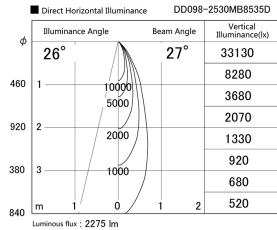

Item no. DD098-2530MB8535D

Series Name: Φ 150 Spark (Deep Cone)

Installation	Recessed mount
Type	Φ 150 Spark (Deep Cone)
Fixture wattage	23W
Beam angle	26 deg
Color Temp.	3500K
CRI	Ra>85
Luminous	2276 lm
Body	Die-cast aluminum alloy
Body finish	N/A
Trim finish	Black
Reflector finish	Mirror
IP Rate	IP20
Light source	COB module
Input Voltage	AC220~240V
Dimming Type	Non-Dimmable
Certificate	CE, CCC
Cut Hole	150mm

Height (Weight)	Spot / Medium / Medium flood	Wide flood
65.3W	177 (1.4kg)	
48.5W	177 (1.5kg)	
44.3W	157 (1.2kg)	
33.8W	168 (1.1kg)	157 (1.1kg)
30.3W	168 (1.1kg)	157 (1.1kg)
23.0W	138 (0.9kg)	127 (0.9kg)