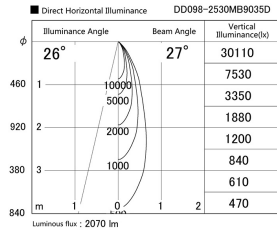

Item no. DD098-2530MB9035D

Series Name: Φ 150 Spark (Deep Cone)

Installation	Recessed mount
Type	
Fixture wattage	23W
Beam angle	26 deg
Color Temp.	3500K
CRI	Ra>90
Luminous	2069 lm
Body	Die-cast aluminum alloy
Body finish	N/A
Trim finish	Black
Reflector finish	Mirror
IP Rate	IP20
Light source	COB module
Input Voltage	AC220~240V
Dimming Type	Non-Dimmable
Certificate	CE, CCC
Cut Hole	150mm

Height (Weight)	Spot / Medium / Medium flood	Wide flood
65.3W	177 (1.4kg)	
48.5W	177 (1.5kg)	
44.3W	157 (1.2kg)	
33.8W	168 (1.1kg)	157 (1.1kg)
30.3W	168 (1.1kg)	157 (1.1kg)
23.0W	138 (0.9kg)	127 (0.9kg)