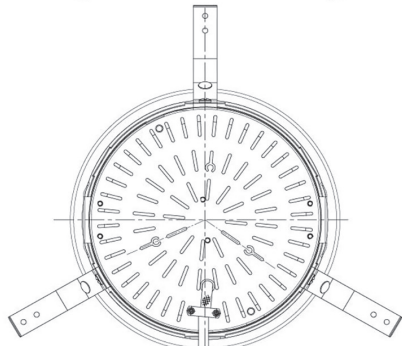

Item no. DD098-2530MB9035D

Series Name: Φ 150 Spark (Deep Cone)

Installation	Recessed mount
Type	
Fixture wattage	23W
Beam angle	26 deg
Color Temp.	3500K
CRI	Ra>90
Luminous	2069 lm
Body	Die-cast aluminum alloy
Body finish	N/A
Trim finish	Black
Reflector finish	Mirror
IP Rate	IP20
Light source	COB module
Input Voltage	AC220~240V
Dimming Type	Non-Dimmable
Certificate	CE, CCC
Cut Hole	150mm

Height (Weight)	Spot / Medium / Medium flood	Wide flood
65.3W	177 (1.4kg)	
48.5W	177 (1.5kg)	
44.3W	157 (1.2kg)	
33.8W	168 (1.1kg)	157 (1.1kg)
30.3W	168 (1.1kg)	157 (1.1kg)
23.0W	138 (0.9kg)	127 (0.9kg)