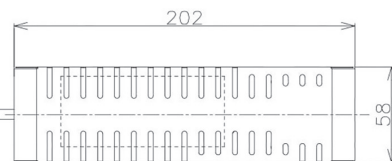

Item no. DD098-2530MB9035D

Series Name: Φ 150 Spark (Deep Cone)

Installation	Recessed mount
Type	
Fixture wattage	23W
Beam angle	26 deg
Color Temp.	3500K
CRI	Ra>90
Luminous	2069 lm
Body	Die-cast aluminum alloy
Body finish	N/A
Trim finish	Black
Reflector finish	Mirror
IP Rate	IP20
Light source	COB module
Input Voltage	AC220~240V
Dimming Type	Non-Dimmable
Certificate	CE, CCC
Cut Hole	150mm

Height (Weight)	Spot / Medium / Medium flood	Wide flood
65.3W	177 (1.4kg)	
48.5W	177 (1.5kg)	
44.3W	157 (1.2kg)	
33.8W	168 (1.1kg)	157 (1.1kg)
30.3W	168 (1.1kg)	157 (1.1kg)
23.0W	138 (0.9kg)	127 (0.9kg)