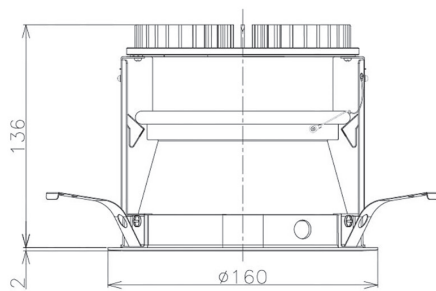

Item no. DD098-2530MB9035D

Series Name: Φ 150 Spark (Deep Cone)

Installation	Recessed mount
Type	
Fixture wattage	23W
Beam angle	26 deg
Color Temp.	3500K
CRI	Ra>90
Luminous	2069 lm
Body	Die-cast aluminum alloy
Body finish	N/A
Trim finish	Black
Reflector finish	Mirror
IP Rate	IP20
Light source	COB module
Input Voltage	AC220~240V
Dimming Type	Non-Dimmable
Certificate	CE, CCC
Cut Hole	150mm

Height (Weight)	Spot / Medium / Medium flood	Wide flood
65.3W	177 (1.4kg)	
48.5W	177 (1.5kg)	
44.3W	157 (1.2kg)	
33.8W	168 (1.1kg)	157 (1.1kg)
30.3W	168 (1.1kg)	157 (1.1kg)
23.0W	138 (0.9kg)	127 (0.9kg)