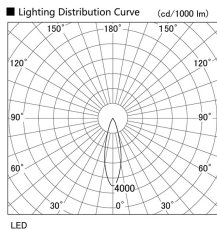

Item no. DD098-2530MB9035D

Series Name: Φ 150 Spark (Deep Cone)

Installation	Recessed mount
Type	
Fixture wattage	23W
Beam angle	26 deg
Color Temp.	3500K
CRI	Ra>90
Luminous	2069 lm
Body	Die-cast aluminum alloy
Body finish	N/A
Trim finish	Black
Reflector finish	Mirror
IP Rate	IP20
Light source	COB module
Input Voltage	AC220~240V
Dimming Type	Non-Dimmable
Certificate	CE, CCC
Cut Hole	150mm

Height (Weight)	Spot / Medium / Medium flood	Wide flood
65.3W	177 (1.4kg)	
48.5W	177 (1.5kg)	
44.3W	157 (1.2kg)	
33.8W	168 (1.1kg)	157 (1.1kg)
30.3W	168 (1.1kg)	157 (1.1kg)
23.0W	138 (0.9kg)	127 (0.9kg)