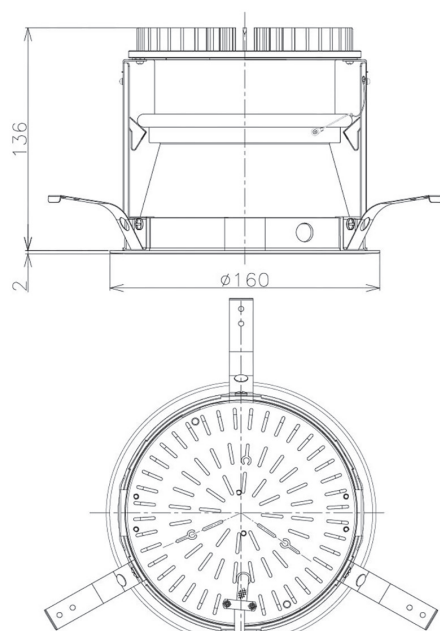

Item no. DD098-2530MW8035D

Series Name: Φ 150 Spark (Deep Cone)

| | |
|------------------|-------------------------|
| Installation | Recessed mount |
| Type | |
| Fixture wattage | 23W |
| Beam angle | 26 deg |
| Color Temp. | 3500K |
| CRI | Ra>90 |
| Luminous | 2421 lm |
| Body | Die-cast aluminum alloy |
| Body finish | N/A |
| Trim finish | White |
| Reflector finish | Mirror |
| IP Rate | IP20 |
| Light source | COB module |
| Input Voltage | AC220~240V |
| Dimming Type | Non-Dimmable |
| Certificate | CE, CCC |
| Cut Hole | 150mm |

| Height (Weight) | Spot / Medium / Medium flood | Wide flood |
|-----------------|------------------------------|-------------|
| 65.3W | 177 (1.4kg) | |
| 48.5W | 177 (1.5kg) | |
| 44.3W | 157 (1.2kg) | |
| 33.8W | 168 (1.1kg) | 157 (1.1kg) |
| 30.3W | 168 (1.1kg) | 157 (1.1kg) |
| 23.0W | 138 (0.9kg) | 127 (0.9kg) |