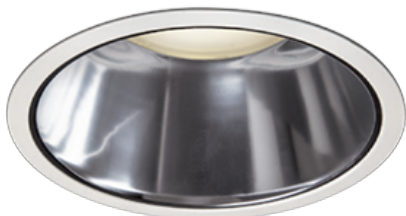

Item no. DD098-2530MW8035D

Series Name: Φ 150 Spark (Deep Cone)

| | |
|------------------|-------------------------|
| Installation | Recessed mount |
| Type | |
| Fixture wattage | 23W |
| Beam angle | 26 deg |
| Color Temp. | 3500K |
| CRI | Ra>90 |
| Luminous | 2421 lm |
| Body | Die-cast aluminum alloy |
| Body finish | N/A |
| Trim finish | White |
| Reflector finish | Mirror |
| IP Rate | IP20 |
| Light source | COB module |
| Input Voltage | AC220~240V |
| Dimming Type | Non-Dimmable |
| Certificate | CE, CCC |
| Cut Hole | 150mm |

| Height (Weight) | Spot / Medium / Medium flood | Wide flood |
|-----------------|------------------------------|-------------|
| 65.3W | 177 (1.4kg) | |
| 48.5W | 177 (1.5kg) | |
| 44.3W | 157 (1.2kg) | |
| 33.8W | 168 (1.1kg) | 157 (1.1kg) |
| 30.3W | 168 (1.1kg) | 157 (1.1kg) |
| 23.0W | 138 (0.9kg) | 127 (0.9kg) |