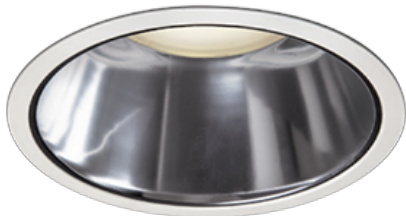

Item no. DD098-2530MW8035D

Series Name:  $\Phi$ 150 Spark (Deep Cone)

Installation	Recessed mount
Type	$\Phi$ 150 Spark (Deep Cone)
Fixture wattage	23W
Beam angle	26 deg
Color Temp.	3500K
CRI	Ra>90
Luminous	2421 lm
Body	Die-cast aluminum alloy
Body finish	N/A
Trim finish	White
Reflector finish	Mirror
IP Rate	IP20
Light source	COB module
Input Voltage	AC220~240V
Dimming Type	Non-Dimmable
Certificate	CE, CCC
Cut Hole	150mm

Height (Weight)	Spot / Medium / Medium flood	Wide flood
65.3W	177 (1.4kg)	
48.5W	177 (1.5kg)	
44.3W	157 (1.2kg)	
33.8W	168 (1.1kg)	157 (1.1kg)
30.3W	168 (1.1kg)	157 (1.1kg)
23.0W	138 (0.9kg)	127 (0.9kg)