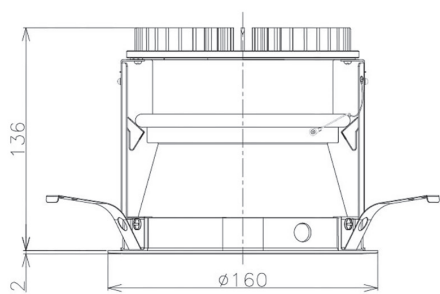

Item no. DD098-2530MW8035D

Series Name:  $\Phi$ 150 Spark (Deep Cone)

Installation	Recessed mount
Type	$\Phi$ 150 Spark (Deep Cone)
Fixture wattage	23W
Beam angle	26 deg
Color Temp.	3500K
CRI	Ra>90
Luminous	2421 lm
Body	Die-cast aluminum alloy
Body finish	N/A
Trim finish	White
Reflector finish	Mirror
IP Rate	IP20
Light source	COB module
Input Voltage	AC220~240V
Dimming Type	Non-Dimmable
Certificate	CE, CCC
Cut Hole	150mm

Height (Weight)	Spot / Medium / Medium flood	Wide flood
65.3W	177 (1.4kg)	
48.5W	177 (1.5kg)	
44.3W	157 (1.2kg)	
33.8W	168 (1.1kg)	157 (1.1kg)
30.3W	168 (1.1kg)	157 (1.1kg)
23.0W	138 (0.9kg)	127 (0.9kg)