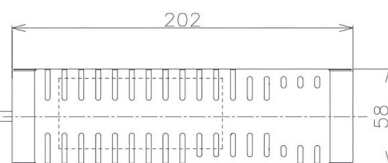

Item no. DD098-2530MW8035D

Series Name:  $\Phi$ 150 Spark (Deep Cone)

Installation	Recessed mount
Type	$\Phi$ 150 Spark (Deep Cone)
Fixture wattage	23W
Beam angle	26 deg
Color Temp.	3500K
CRI	Ra>90
Luminous	2421 lm
Body	Die-cast aluminum alloy
Body finish	N/A
Trim finish	White
Reflector finish	Mirror
IP Rate	IP20
Light source	COB module
Input Voltage	AC220~240V
Dimming Type	Non-Dimmable
Certificate	CE, CCC
Cut Hole	150mm

Height (Weight)	Spot / Medium / Medium flood	Wide flood
65.3W	177 (1.4kg)	
48.5W	177 (1.5kg)	
44.3W	157 (1.2kg)	
33.8W	168 (1.1kg)	157 (1.1kg)
30.3W	168 (1.1kg)	157 (1.1kg)
23.0W	138 (0.9kg)	127 (0.9kg)