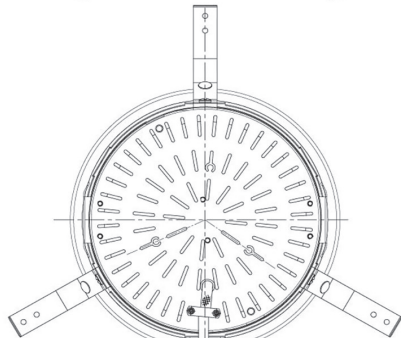

Item no. DD098-2530MW8035D

Series Name:  $\Phi$ 150 Spark (Deep Cone)

Installation	Recessed mount
Type	$\Phi$ 150 Spark (Deep Cone)
Fixture wattage	23W
Beam angle	26 deg
Color Temp.	3500K
CRI	Ra>90
Luminous	2421 lm
Body	Die-cast aluminum alloy
Body finish	N/A
Trim finish	White
Reflector finish	Mirror
IP Rate	IP20
Light source	COB module
Input Voltage	AC220~240V
Dimming Type	Non-Dimmable
Certificate	CE, CCC
Cut Hole	150mm

Height (Weight)	Spot / Medium / Medium flood	Wide flood
65.3W	177 (1.4kg)	
48.5W	177 (1.5kg)	
44.3W	157 (1.2kg)	
33.8W	168 (1.1kg)	157 (1.1kg)
30.3W	168 (1.1kg)	157 (1.1kg)
23.0W	138 (0.9kg)	127 (0.9kg)