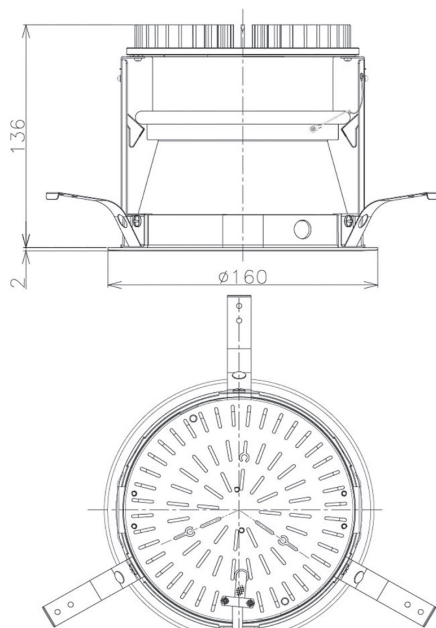

Item no. DD098-2530MW8040D

Series Name: Φ 150 Spark (Deep Cone)

Installation	Recessed mount
Type	
Fixture wattage	23W
Beam angle	26 deg
Color Temp.	4000K
CRI	Ra>90
Luminous	2445 lm
Body	Die-cast aluminum alloy
Body finish	N/A
Trim finish	White
Reflector finish	Mirror
IP Rate	IP20
Light source	COB module
Input Voltage	AC220~240V
Dimming Type	Non-Dimmable
Certificate	CE, CCC
Cut Hole	150mm

Height (Weight)	Spot / Medium / Medium flood	Wide flood
65.3W	177 (1.4kg)	
48.5W	177 (1.5kg)	
44.3W	157 (1.2kg)	
33.8W	168 (1.1kg)	157 (1.1kg)
30.3W	168 (1.1kg)	157 (1.1kg)
23.0W	138 (0.9kg)	127 (0.9kg)