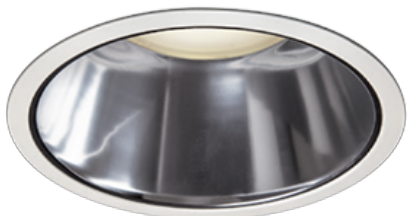

Item no. DD098-2530MW8040D

Series Name: Φ 150 Spark (Deep Cone)

Installation	Recessed mount
Type	Φ 150 Spark (Deep Cone)
Fixture wattage	23W
Beam angle	26 deg
Color Temp.	4000K
CRI	Ra>90
Luminous	2445 lm
Body	Die-cast aluminum alloy
Body finish	N/A
Trim finish	White
Reflector finish	Mirror
IP Rate	IP20
Light source	COB module
Input Voltage	AC220~240V
Dimming Type	Non-Dimmable
Certificate	CE, CCC
Cut Hole	150mm

Height (Weight)	Spot / Medium / Medium flood	Wide flood
65.3W	177 (1.4kg)	
48.5W	177 (1.5kg)	
44.3W	157 (1.2kg)	
33.8W	168 (1.1kg)	157 (1.1kg)
30.3W	168 (1.1kg)	157 (1.1kg)
23.0W	138 (0.9kg)	127 (0.9kg)