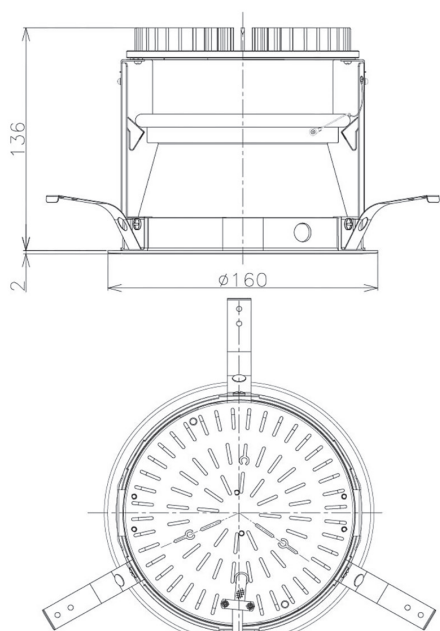

Item no. DD098-2530MW8040D

Series Name: Φ 150 Spark (Deep Cone)

Installation	Recessed mount
Type	Φ 150 Spark (Deep Cone)
Fixture wattage	23W
Beam angle	26 deg
Color Temp.	4000K
CRI	Ra>90
Luminous	2445 lm
Body	Die-cast aluminum alloy
Body finish	N/A
Trim finish	White
Reflector finish	Mirror
IP Rate	IP20
Light source	COB module
Input Voltage	AC220~240V
Dimming Type	Non-Dimmable
Certificate	CE, CCC
Cut Hole	150mm

Height (Weight)	Spot / Medium / Medium flood	Wide flood
65.3W	177 (1.4kg)	
48.5W	177 (1.5kg)	
44.3W	157 (1.2kg)	
33.8W	168 (1.1kg)	157 (1.1kg)
30.3W	168 (1.1kg)	157 (1.1kg)
23.0W	138 (0.9kg)	127 (0.9kg)