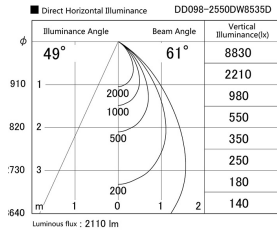

Item no. DD098-2550DW8535D

Series Name: Φ 150 Spark (Deep Cone)

White Reflector

Installation	Recessed mount
Type	
Fixture wattage	23W
Beam angle	61 deg
Color Temp.	3500K
CRI	Ra>85
Luminous	2110 lm
Body	Die-cast aluminum alloy
Body finish	N/A
Trim finish	White
Reflector finish	White
IP Rate	IP20
Light source	COB module
Input Voltage	AC220~240V
Dimming Type	Non-Dimmable
Certificate	CE, CCC
Cut Hole	150mm

Height (Weight)	Spot / Medium / Medium flood	Wide flood
65.3W	177 (1.4kg)	
48.5W	177 (1.5kg)	
44.3W	157 (1.2kg)	
33.8W	168 (1.1kg)	157 (1.1kg)
30.3W	168 (1.1kg)	157 (1.1kg)
23.0W	138 (0.9kg)	127 (0.9kg)