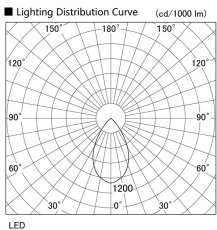

Item no. DD098-2550DW8535D

Series Name: Φ 150 Spark (Deep Cone)

White Reflector

Installation	Recessed mount
Type	
Fixture wattage	23W
Beam angle	61 deg
Color Temp.	3500K
CRI	Ra>85
Luminous	2110 lm
Body	Die-cast aluminum alloy
Body finish	N/A
Trim finish	White
Reflector finish	White
IP Rate	IP20
Light source	COB module
Input Voltage	AC220~240V
Dimming Type	Non-Dimmable
Certificate	CE, CCC
Cut Hole	150mm

Height (Weight)	Spot / Medium / Medium flood	Wide flood
65.3W	177 (1.4kg)	
48.5W	177 (1.5kg)	
44.3W	157 (1.2kg)	
33.8W	168 (1.1kg)	157 (1.1kg)
30.3W	168 (1.1kg)	157 (1.1kg)
23.0W	138 (0.9kg)	127 (0.9kg)