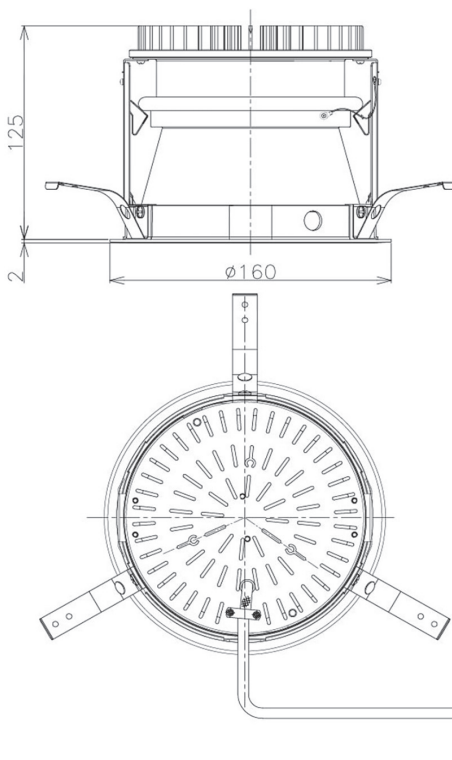

Item no. DD098-2550DW8535D

Series Name: Φ 150 Spark (Deep Cone)

White Reflector

Installation	Recessed mount
Type	
Fixture wattage	23W
Beam angle	61 deg
Color Temp.	3500K
CRI	Ra>85
Luminous	2110 lm
Body	Die-cast aluminum alloy
Body finish	N/A
Trim finish	White
Reflector finish	White
IP Rate	IP20
Light source	COB module
Input Voltage	AC220~240V
Dimming Type	Non-Dimmable
Certificate	CE, CCC
Cut Hole	150mm

Height (Weight)	Spot / Medium / Medium flood	Wide flood
65.3W	177 (1.4kg)	
48.5W	177 (1.5kg)	
44.3W	157 (1.2kg)	
33.8W	168 (1.1kg)	157 (1.1kg)
30.3W	168 (1.1kg)	157 (1.1kg)
23.0W	138 (0.9kg)	127 (0.9kg)