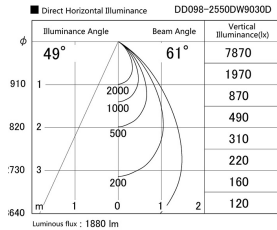

Item no. DD098-2550DW9030D

Series Name: Φ 150 Spark (Deep Cone)

White Reflector

Installation	Recessed mount
Type	
Fixture wattage	23W
Beam angle	61 deg
Color Temp.	3000K
CRI	Ra>90
Luminous	1881 lm
Body	Die-cast aluminum alloy
Body finish	N/A
Trim finish	White
Reflector finish	White
IP Rate	IP20
Light source	COB module
Input Voltage	AC220~240V
Dimming Type	Non-Dimmable
Certificate	CE, CCC
Cut Hole	150mm

Height (Weight)	Spot / Medium / Medium flood	Wide flood
65.3W	177 (1.4kg)	
48.5W	177 (1.5kg)	
44.3W	157 (1.2kg)	
33.8W	168 (1.1kg)	157 (1.1kg)
30.3W	168 (1.1kg)	157 (1.1kg)
23.0W	138 (0.9kg)	127 (0.9kg)