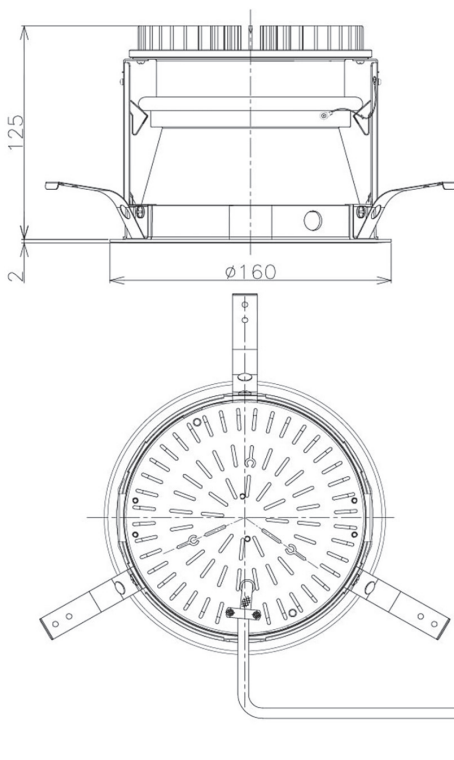

Item no. DD098-2550DW9030D

Series Name: Φ 150 Spark (Deep Cone)

White Reflector

Installation	Recessed mount
Type	
Fixture wattage	23W
Beam angle	61 deg
Color Temp.	3000K
CRI	Ra>90
Luminous	1881 lm
Body	Die-cast aluminum alloy
Body finish	N/A
Trim finish	White
Reflector finish	White
IP Rate	IP20
Light source	COB module
Input Voltage	AC220~240V
Dimming Type	Non-Dimmable
Certificate	CE, CCC
Cut Hole	150mm

Height (Weight)	Spot / Medium / Medium flood	Wide flood
65.3W	177 (1.4kg)	
48.5W	177 (1.5kg)	
44.3W	157 (1.2kg)	
33.8W	168 (1.1kg)	157 (1.1kg)
30.3W	168 (1.1kg)	157 (1.1kg)
23.0W	138 (0.9kg)	127 (0.9kg)