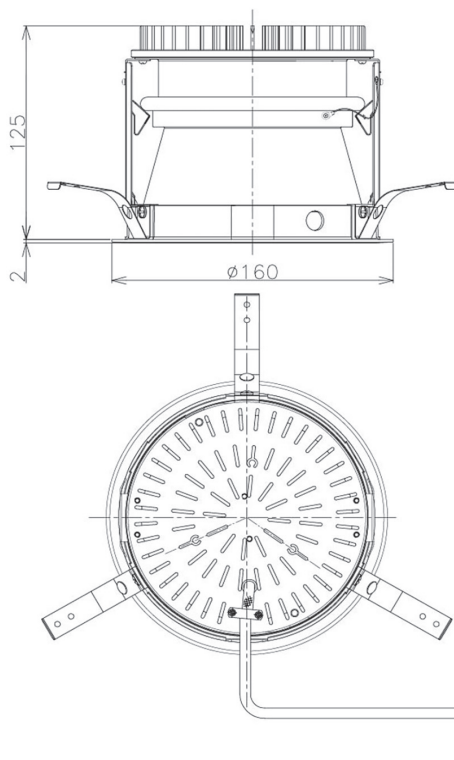

Item no. DD098-2550DW9030D

Series Name: Φ 150 Spark (Deep Cone)

White Reflector

Installation	Recessed mount
Type	
Fixture wattage	23W
Beam angle	61 deg
Color Temp.	3000K
CRI	Ra>90
Luminous	1881 lm
Body	Die-cast aluminum alloy
Body finish	N/A
Trim finish	White
Reflector finish	White
IP Rate	IP20
Light source	COB module
Input Voltage	AC220~240V
Dimming Type	Non-Dimmable
Certificate	CE, CCC
Cut Hole	150mm

Height (Weight)	Spot / Medium / Medium flood	Wide flood
65.3W	177 (1.4kg)	
48.5W	177 (1.5kg)	
44.3W	157 (1.2kg)	
33.8W	168 (1.1kg)	157 (1.1kg)
30.3W	168 (1.1kg)	157 (1.1kg)
23.0W	138 (0.9kg)	127 (0.9kg)