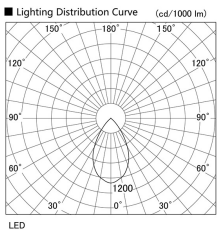

Item no. DD098-2550DW9030D

Series Name: Φ 150 Spark (Deep Cone)

White Reflector

Installation	Recessed mount
Type	
Fixture wattage	23W
Beam angle	61 deg
Color Temp.	3000K
CRI	Ra>90
Luminous	1881 lm
Body	Die-cast aluminum alloy
Body finish	N/A
Trim finish	White
Reflector finish	White
IP Rate	IP20
Light source	COB module
Input Voltage	AC220~240V
Dimming Type	Non-Dimmable
Certificate	CE, CCC
Cut Hole	150mm

Height (Weight)	Spot / Medium / Medium flood	Wide flood
65.3W	177 (1.4kg)	
48.5W	177 (1.5kg)	
44.3W	157 (1.2kg)	
33.8W	168 (1.1kg)	157 (1.1kg)
30.3W	168 (1.1kg)	157 (1.1kg)
23.0W	138 (0.9kg)	127 (0.9kg)