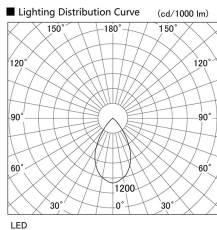

Item no. DD098-2550DW9030D

Series Name: Φ 150 Spark (Deep Cone)

White Reflector

Installation	Recessed mount
Type	
Fixture wattage	23W
Beam angle	61 deg
Color Temp.	3000K
CRI	Ra>90
Luminous	1881 lm
Body	Die-cast aluminum alloy
Body finish	N/A
Trim finish	White
Reflector finish	White
IP Rate	IP20
Light source	COB module
Input Voltage	AC220~240V
Dimming Type	Non-Dimmable
Certificate	CE, CCC
Cut Hole	150mm

Height (Weight)	Spot / Medium / Medium flood	Wide flood
65.3W	177 (1.4kg)	
48.5W	177 (1.5kg)	
44.3W	157 (1.2kg)	
33.8W	168 (1.1kg)	157 (1.1kg)
30.3W	168 (1.1kg)	157 (1.1kg)
23.0W	138 (0.9kg)	127 (0.9kg)