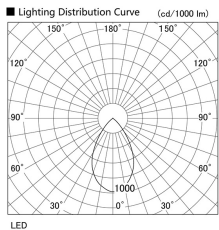

Item no. DD098-2550MB9030D

Series Name: Φ 150 Spark (Deep Cone)

Installation	Recessed mount
Type	
Fixture wattage	23W
Beam angle	50 deg
Color Temp.	3000K
CRI	Ra>90
Luminous	1975 lm
Body	Die-cast aluminum alloy
Body finish	N/A
Trim finish	Black
Reflector finish	Mirror
IP Rate	IP20
Light source	COB module
Input Voltage	AC220~240V
Dimming Type	Non-Dimmable
Certificate	CE, CCC
Cut Hole	150mm

Height (Weight)	Spot / Medium / Medium flood	Wide flood
65.3W	177 (1.4kg)	
48.5W	177 (1.5kg)	
44.3W	157 (1.2kg)	
33.8W	168 (1.1kg)	157 (1.1kg)
30.3W	168 (1.1kg)	157 (1.1kg)
23.0W	138 (0.9kg)	127 (0.9kg)