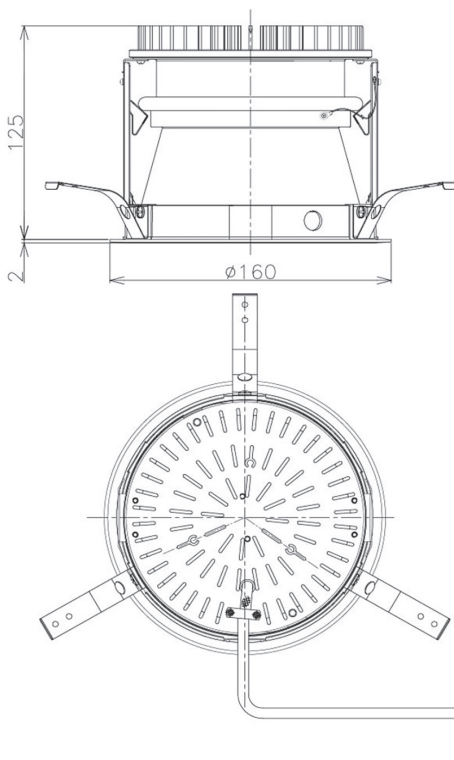

Item no. DD098-2550MB9030D

Series Name: Φ 150 Spark (Deep Cone)

Installation	Recessed mount
Type	
Fixture wattage	23W
Beam angle	50 deg
Color Temp.	3000K
CRI	Ra>90
Luminous	1975 lm
Body	Die-cast aluminum alloy
Body finish	N/A
Trim finish	Black
Reflector finish	Mirror
IP Rate	IP20
Light source	COB module
Input Voltage	AC220~240V
Dimming Type	Non-Dimmable
Certificate	CE, CCC
Cut Hole	150mm

Height (Weight)	Spot / Medium / Medium flood	Wide flood
65.3W	177 (1.4kg)	
48.5W	177 (1.5kg)	
44.3W	157 (1.2kg)	
33.8W	168 (1.1kg)	157 (1.1kg)
30.3W	168 (1.1kg)	157 (1.1kg)
23.0W	138 (0.9kg)	127 (0.9kg)