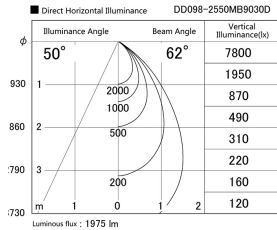

Item no. DD098-2550MB9030D

Series Name: Φ 150 Spark (Deep Cone)

Installation	Recessed mount
Type	
Fixture wattage	23W
Beam angle	50 deg
Color Temp.	3000K
CRI	Ra>90
Luminous	1975 lm
Body	Die-cast aluminum alloy
Body finish	N/A
Trim finish	Black
Reflector finish	Mirror
IP Rate	IP20
Light source	COB module
Input Voltage	AC220~240V
Dimming Type	Non-Dimmable
Certificate	CE, CCC
Cut Hole	150mm

Height (Weight)	Spot / Medium / Medium flood	Wide flood
65.3W	177 (1.4kg)	
48.5W	177 (1.5kg)	
44.3W	157 (1.2kg)	
33.8W	168 (1.1kg)	157 (1.1kg)
30.3W	168 (1.1kg)	157 (1.1kg)
23.0W	138 (0.9kg)	127 (0.9kg)