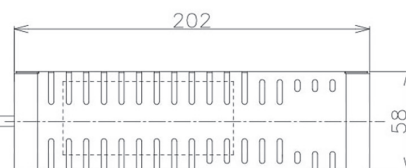

Item no. DD098-2550MW8027D

Series Name: Φ 150 Spark (Deep Cone)

Installation	Recessed mount
Type	
Fixture wattage	23W
Beam angle	50 deg
Color Temp.	2700K
CRI	Ra>90
Luminous	2218 lm
Body	Die-cast aluminum alloy
Body finish	N/A
Trim finish	White
Reflector finish	Mirror
IP Rate	IP20
Light source	COB module
Input Voltage	AC220~240V
Dimming Type	Non-Dimmable
Certificate	CE, CCC
Cut Hole	150mm

Height (Weight)	Spot / Medium / Medium flood	Wide flood
65.3W	177 (1.4kg)	
48.5W	177 (1.5kg)	
44.3W	157 (1.2kg)	
33.8W	168 (1.1kg)	157 (1.1kg)
30.3W	168 (1.1kg)	157 (1.1kg)
23.0W	138 (0.9kg)	127 (0.9kg)