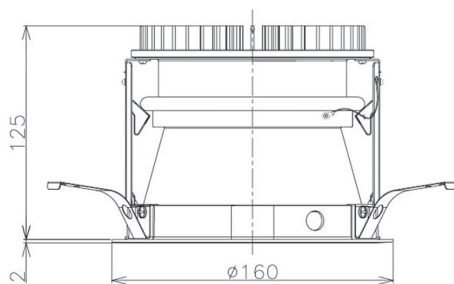

Item no. DD098-2550MW8027D

Series Name: Φ 150 Spark (Deep Cone)

Installation	Recessed mount
Type	
Fixture wattage	23W
Beam angle	50 deg
Color Temp.	2700K
CRI	Ra>90
Luminous	2218 lm
Body	Die-cast aluminum alloy
Body finish	N/A
Trim finish	White
Reflector finish	Mirror
IP Rate	IP20
Light source	COB module
Input Voltage	AC220~240V
Dimming Type	Non-Dimmable
Certificate	CE, CCC
Cut Hole	150mm

Height (Weight)	Spot / Medium / Medium flood	Wide flood
65.3W	177 (1.4kg)	
48.5W	177 (1.5kg)	
44.3W	157 (1.2kg)	
33.8W	168 (1.1kg)	157 (1.1kg)
30.3W	168 (1.1kg)	157 (1.1kg)
23.0W	138 (0.9kg)	127 (0.9kg)