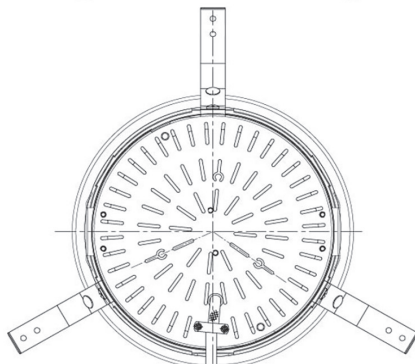

Item no. DD098-2550MW8027D

Series Name: Φ 150 Spark (Deep Cone)

Installation	Recessed mount
Type	
Fixture wattage	23W
Beam angle	50 deg
Color Temp.	2700K
CRI	Ra>90
Luminous	2218 lm
Body	Die-cast aluminum alloy
Body finish	N/A
Trim finish	White
Reflector finish	Mirror
IP Rate	IP20
Light source	COB module
Input Voltage	AC220~240V
Dimming Type	Non-Dimmable
Certificate	CE, CCC
Cut Hole	150mm

Height (Weight)	Spot / Medium / Medium flood	Wide flood
65.3W	177 (1.4kg)	
48.5W	177 (1.5kg)	
44.3W	157 (1.2kg)	
33.8W	168 (1.1kg)	157 (1.1kg)
30.3W	168 (1.1kg)	157 (1.1kg)
23.0W	138 (0.9kg)	127 (0.9kg)