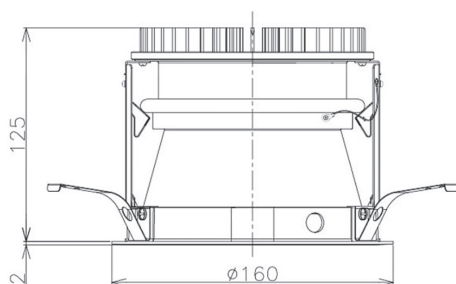

Item no. DD098-2550MW8035D

Series Name:  $\Phi$ 150 Spark (Deep Cone)

Installation	Recessed mount
Type	
Fixture wattage	23W
Beam angle	50 deg
Color Temp.	3500K
CRI	Ra>90
Luminous	2357 lm
Body	Die-cast aluminum alloy
Body finish	N/A
Trim finish	White
Reflector finish	Mirror
IP Rate	IP20
Light source	COB module
Input Voltage	AC220~240V
Dimming Type	Non-Dimmable
Certificate	CE, CCC
Cut Hole	150mm

Height (Weight)	Spot / Medium / Medium flood	Wide flood
65.3W	177 (1.4kg)	
48.5W	177 (1.5kg)	
44.3W	157 (1.2kg)	
33.8W	168 (1.1kg)	157 (1.1kg)
30.3W	168 (1.1kg)	157 (1.1kg)
23.0W	138 (0.9kg)	127 (0.9kg)