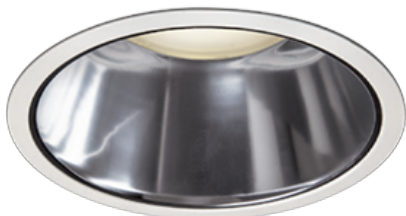

Item no. DD098-2550MW8035D

Series Name:  $\Phi$ 150 Spark (Deep Cone)

Installation	Recessed mount
Type	
Fixture wattage	23W
Beam angle	50 deg
Color Temp.	3500K
CRI	Ra>90
Luminous	2357 lm
Body	Die-cast aluminum alloy
Body finish	N/A
Trim finish	White
Reflector finish	Mirror
IP Rate	IP20
Light source	COB module
Input Voltage	AC220~240V
Dimming Type	Non-Dimmable
Certificate	CE, CCC
Cut Hole	150mm

Height (Weight)	Spot / Medium / Medium flood	Wide flood
65.3W	177 (1.4kg)	
48.5W	177 (1.5kg)	
44.3W	157 (1.2kg)	
33.8W	168 (1.1kg)	157 (1.1kg)
30.3W	168 (1.1kg)	157 (1.1kg)
23.0W	138 (0.9kg)	127 (0.9kg)