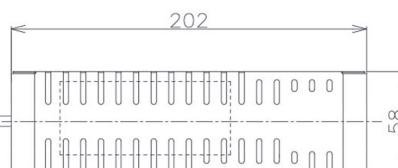

Item no. DD098-2550MW8035D

Series Name:  $\Phi$ 150 Spark (Deep Cone)

Installation	Recessed mount
Type	
Fixture wattage	23W
Beam angle	50 deg
Color Temp.	3500K
CRI	Ra>90
Luminous	2357 lm
Body	Die-cast aluminum alloy
Body finish	N/A
Trim finish	White
Reflector finish	Mirror
IP Rate	IP20
Light source	COB module
Input Voltage	AC220~240V
Dimming Type	Non-Dimmable
Certificate	CE, CCC
Cut Hole	150mm

Height (Weight)	Spot / Medium / Medium flood	Wide flood
65.3W	177 (1.4kg)	
48.5W	177 (1.5kg)	
44.3W	157 (1.2kg)	
33.8W	168 (1.1kg)	157 (1.1kg)
30.3W	168 (1.1kg)	157 (1.1kg)
23.0W	138 (0.9kg)	127 (0.9kg)