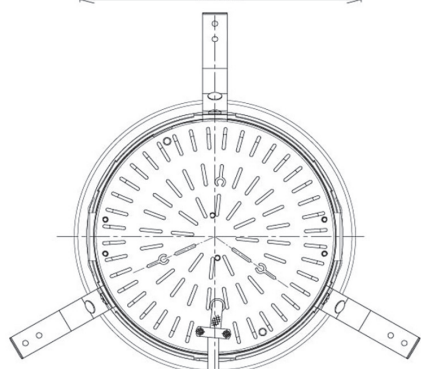

Item no. DD098-2550MW8035D

Series Name:  $\Phi$ 150 Spark (Deep Cone)

Installation	Recessed mount
Type	
Fixture wattage	23W
Beam angle	50 deg
Color Temp.	3500K
CRI	Ra>90
Luminous	2357 lm
Body	Die-cast aluminum alloy
Body finish	N/A
Trim finish	White
Reflector finish	Mirror
IP Rate	IP20
Light source	COB module
Input Voltage	AC220~240V
Dimming Type	Non-Dimmable
Certificate	CE, CCC
Cut Hole	150mm

Height (Weight)	Spot / Medium / Medium flood	Wide flood
65.3W	177 (1.4kg)	
48.5W	177 (1.5kg)	
44.3W	157 (1.2kg)	
33.8W	168 (1.1kg)	157 (1.1kg)
30.3W	168 (1.1kg)	157 (1.1kg)
23.0W	138 (0.9kg)	127 (0.9kg)