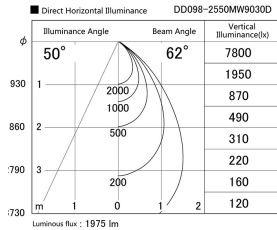

Item no. DD098-2550MW9030D

Series Name: Φ 150 Spark (Deep Cone)

Installation	Recessed mount
Type	
Fixture wattage	23W
Beam angle	50 deg
Color Temp.	3000K
CRI	Ra>90
Luminous	1975 lm
Body	Die-cast aluminum alloy
Body finish	N/A
Trim finish	White
Reflector finish	Mirror
IP Rate	IP20
Light source	COB module
Input Voltage	AC220~240V
Dimming Type	Non-Dimmable
Certificate	CE, CCC
Cut Hole	150mm

Height (Weight)	Spot / Medium / Medium flood	Wide flood
65.3W	177 (1.4kg)	
48.5W	177 (1.5kg)	
44.3W	157 (1.2kg)	
33.8W	168 (1.1kg)	157 (1.1kg)
30.3W	168 (1.1kg)	157 (1.1kg)
23.0W	138 (0.9kg)	127 (0.9kg)