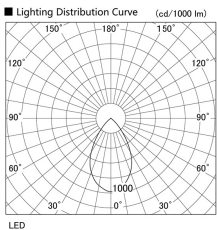

Item no. DD098-2550MW9030D

Series Name: Φ 150 Spark (Deep Cone)

Installation	Recessed mount
Type	
Fixture wattage	23W
Beam angle	50 deg
Color Temp.	3000K
CRI	Ra>90
Luminous	1975 lm
Body	Die-cast aluminum alloy
Body finish	N/A
Trim finish	White
Reflector finish	Mirror
IP Rate	IP20
Light source	COB module
Input Voltage	AC220~240V
Dimming Type	Non-Dimmable
Certificate	CE, CCC
Cut Hole	150mm

Height (Weight)	Spot / Medium / Medium flood	Wide flood
65.3W	177 (1.4kg)	
48.5W	177 (1.5kg)	
44.3W	157 (1.2kg)	
33.8W	168 (1.1kg)	157 (1.1kg)
30.3W	168 (1.1kg)	157 (1.1kg)
23.0W	138 (0.9kg)	127 (0.9kg)