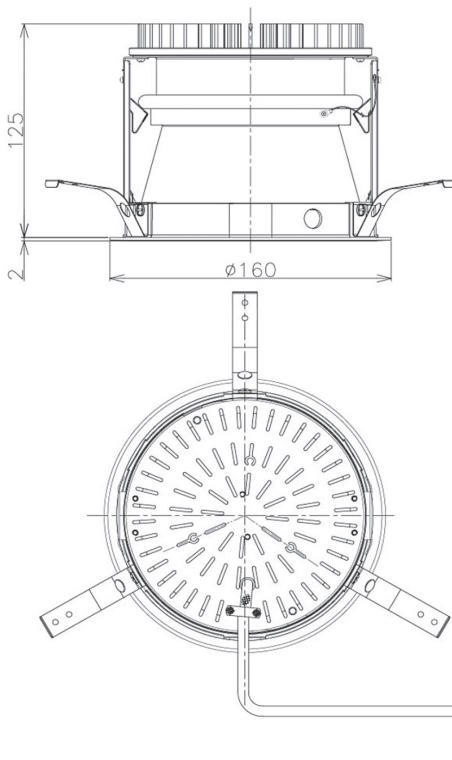

Item no. DD098-2550MW9030D

Series Name: Φ 150 Spark (Deep Cone)

Installation	Recessed mount
Type	
Fixture wattage	23W
Beam angle	50 deg
Color Temp.	3000K
CRI	Ra>90
Luminous	1975 lm
Body	Die-cast aluminum alloy
Body finish	N/A
Trim finish	White
Reflector finish	Mirror
IP Rate	IP20
Light source	COB module
Input Voltage	AC220~240V
Dimming Type	Non-Dimmable
Certificate	CE, CCC
Cut Hole	150mm

Height (Weight)	Spot / Medium / Medium flood	Wide flood
65.3W	177 (1.4kg)	
48.5W	177 (1.5kg)	
44.3W	157 (1.2kg)	
33.8W	168 (1.1kg)	157 (1.1kg)
30.3W	168 (1.1kg)	157 (1.1kg)
23.0W	138 (0.9kg)	127 (0.9kg)