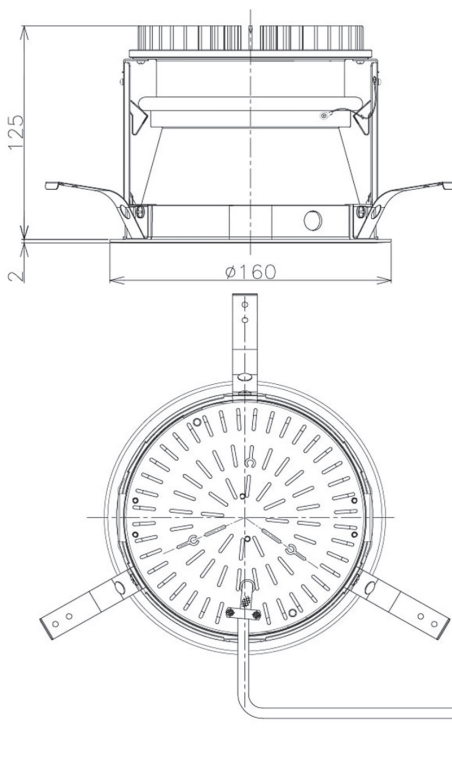

Item no. DD098-2550MW9030D

Series Name: Φ 150 Spark (Deep Cone)

Installation	Recessed mount
Type	
Fixture wattage	23W
Beam angle	50 deg
Color Temp.	3000K
CRI	Ra>90
Luminous	1975 lm
Body	Die-cast aluminum alloy
Body finish	N/A
Trim finish	White
Reflector finish	Mirror
IP Rate	IP20
Light source	COB module
Input Voltage	AC220~240V
Dimming Type	Non-Dimmable
Certificate	CE, CCC
Cut Hole	150mm

Height (Weight)	Spot / Medium / Medium flood	Wide flood
65.3W	177 (1.4kg)	
48.5W	177 (1.5kg)	
44.3W	157 (1.2kg)	
33.8W	168 (1.1kg)	157 (1.1kg)
30.3W	168 (1.1kg)	157 (1.1kg)
23.0W	138 (0.9kg)	127 (0.9kg)