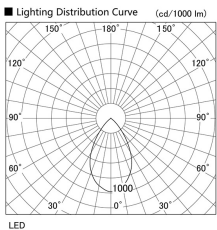

Item no. DD098-2550MW9035D

Series Name: Φ 150 Spark (Deep Cone)

Installation	Recessed mount
Type	
Fixture wattage	23W
Beam angle	50 deg
Color Temp.	3500K
CRI	Ra>90
Luminous	2014 lm
Body	Die-cast aluminum alloy
Body finish	N/A
Trim finish	White
Reflector finish	Mirror
IP Rate	IP20
Light source	COB module
Input Voltage	AC220~240V
Dimming Type	Non-Dimmable
Certificate	CE, CCC
Cut Hole	150mm

Height (Weight)	Spot / Medium / Medium flood	Wide flood
65.3W	177 (1.4kg)	
48.5W	177 (1.5kg)	
44.3W	157 (1.2kg)	
33.8W	168 (1.1kg)	157 (1.1kg)
30.3W	168 (1.1kg)	157 (1.1kg)
23.0W	138 (0.9kg)	127 (0.9kg)