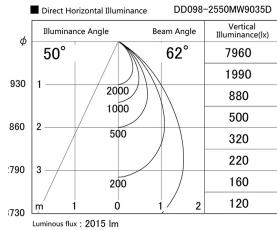

Item no. DD098-2550MW9035D

Series Name: Φ 150 Spark (Deep Cone)

Installation	Recessed mount
Type	
Fixture wattage	23W
Beam angle	50 deg
Color Temp.	3500K
CRI	Ra>90
Luminous	2014 lm
Body	Die-cast aluminum alloy
Body finish	N/A
Trim finish	White
Reflector finish	Mirror
IP Rate	IP20
Light source	COB module
Input Voltage	AC220~240V
Dimming Type	Non-Dimmable
Certificate	CE, CCC
Cut Hole	150mm

Height (Weight)	Spot / Medium / Medium flood	Wide flood
65.3W	177 (1.4kg)	
48.5W	177 (1.5kg)	
44.3W	157 (1.2kg)	
33.8W	168 (1.1kg)	157 (1.1kg)
30.3W	168 (1.1kg)	157 (1.1kg)
23.0W	138 (0.9kg)	127 (0.9kg)