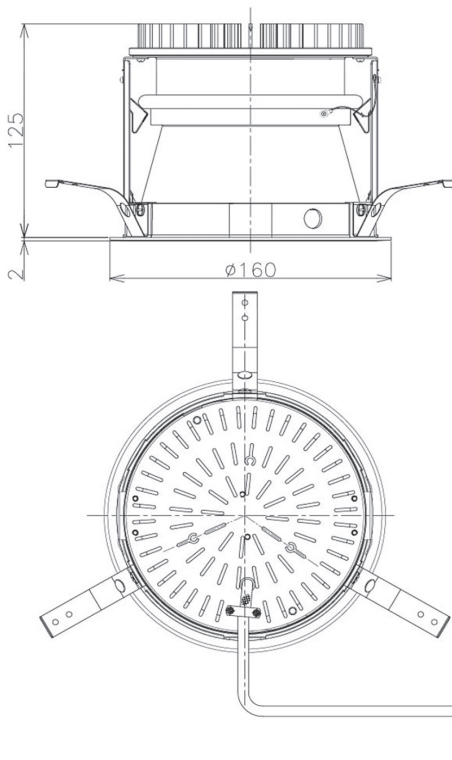

Item no. DD098-2550MW9035D

Series Name: Φ 150 Spark (Deep Cone)

Installation	Recessed mount
Type	
Fixture wattage	23W
Beam angle	50 deg
Color Temp.	3500K
CRI	Ra>90
Luminous	2014 lm
Body	Die-cast aluminum alloy
Body finish	N/A
Trim finish	White
Reflector finish	Mirror
IP Rate	IP20
Light source	COB module
Input Voltage	AC220~240V
Dimming Type	Non-Dimmable
Certificate	CE, CCC
Cut Hole	150mm

Height (Weight)	Spot / Medium / Medium flood	Wide flood
65.3W	177 (1.4kg)	
48.5W	177 (1.5kg)	
44.3W	157 (1.2kg)	
33.8W	168 (1.1kg)	157 (1.1kg)
30.3W	168 (1.1kg)	157 (1.1kg)
23.0W	138 (0.9kg)	127 (0.9kg)