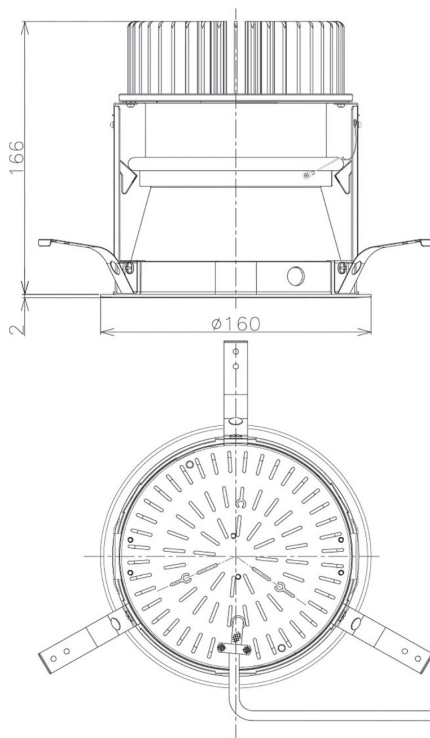

Item no. DD098-3015DW8535D

Series Name: Φ 150 Spark (Deep Cone)

White Reflector

Installation	Recessed mount
Type	Φ 150 Spark (Deep Cone)
Fixture wattage	30.3W
Beam angle	15 deg
Color Temp.	3500K
CRI	Ra>85
Luminous	2863 lm
Body	Die-cast aluminum alloy
Body finish	N/A
Trim finish	White
Reflector finish	White
IP Rate	IP20
Light source	COB module
Input Voltage	AC220~240V
Dimming Type	Non-Dimmable
Certificate	CE, CCC
Cut Hole	150mm

Height (Weight)	Spot / Medium / Medium flood	Wide flood
65.3W	177 (1.4kg)	
48.5W	177 (1.5kg)	
44.3W	157 (1.2kg)	
33.8W	168 (1.1kg)	157 (1.1kg)
30.3W	168 (1.1kg)	157 (1.1kg)
23.0W	138 (0.9kg)	127 (0.9kg)