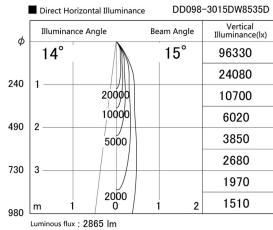

Item no. DD098-3015DW8535D

Series Name: Φ 150 Spark (Deep Cone)

White Reflector

Installation	Recessed mount
Type	Φ 150 Spark (Deep Cone)
Fixture wattage	30.3W
Beam angle	15 deg
Color Temp.	3500K
CRI	Ra>85
Luminous	2863 lm
Body	Die-cast aluminum alloy
Body finish	N/A
Trim finish	White
Reflector finish	White
IP Rate	IP20
Light source	COB module
Input Voltage	AC220~240V
Dimming Type	Non-Dimmable
Certificate	CE, CCC
Cut Hole	150mm

Height (Weight)	Spot / Medium / Medium flood	Wide flood
65.3W	177 (1.4kg)	
48.5W	177 (1.5kg)	
44.3W	157 (1.2kg)	
33.8W	168 (1.1kg)	157 (1.1kg)
30.3W	168 (1.1kg)	157 (1.1kg)
23.0W	138 (0.9kg)	127 (0.9kg)