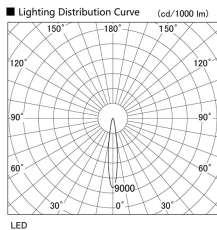

Item no. DD098-3015DW8535D

Series Name: Φ 150 Spark (Deep Cone)

White Reflector

Installation	Recessed mount
Type	Φ 150 Spark (Deep Cone)
Fixture wattage	30.3W
Beam angle	15 deg
Color Temp.	3500K
CRI	Ra>85
Luminous	2863 lm
Body	Die-cast aluminum alloy
Body finish	N/A
Trim finish	White
Reflector finish	White
IP Rate	IP20
Light source	COB module
Input Voltage	AC220~240V
Dimming Type	Non-Dimmable
Certificate	CE, CCC
Cut Hole	150mm

Height (Weight)	Spot / Medium / Medium flood	Wide flood
65.3W	177 (1.4kg)	
48.5W	177 (1.5kg)	
44.3W	157 (1.2kg)	
33.8W	168 (1.1kg)	157 (1.1kg)
30.3W	168 (1.1kg)	157 (1.1kg)
23.0W	138 (0.9kg)	127 (0.9kg)