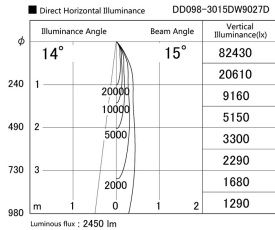

Item no. DD098-3015DW9027D

Series Name:  $\Phi$ 150 Spark (Deep Cone)

White Reflector

Installation	Recessed mount
Type	
Fixture wattage	30.3W
Beam angle	15 deg
Color Temp.	2700K
CRI	Ra>90
Luminous	2450 lm
Body	Die-cast aluminum alloy
Body finish	N/A
Trim finish	White
Reflector finish	White
IP Rate	IP20
Light source	COB module
Input Voltage	AC220~240V
Dimming Type	Non-Dimmable
Certificate	CE, CCC
Cut Hole	150mm

Height (Weight)	Spot / Medium / Medium flood	Wide flood
65.3W	177 (1.4kg)	
48.5W	177 (1.5kg)	
44.3W	157 (1.2kg)	
33.8W	168 (1.1kg)	157 (1.1kg)
30.3W	168 (1.1kg)	157 (1.1kg)
23.0W	138 (0.9kg)	127 (0.9kg)