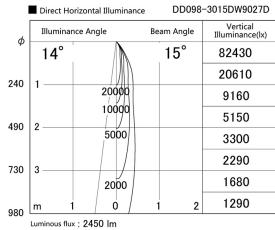

Item no. DD098-3015DW9027D

Series Name: Φ 150 Spark (Deep Cone)

White Reflector

Installation	Recessed mount
Type	Φ 150 Spark (Deep Cone)
Fixture wattage	30.3W
Beam angle	15 deg
Color Temp.	2700K
CRI	Ra>90
Luminous	2450 lm
Body	Die-cast aluminum alloy
Body finish	N/A
Trim finish	White
Reflector finish	White
IP Rate	IP20
Light source	COB module
Input Voltage	AC220~240V
Dimming Type	Non-Dimmable
Certificate	CE, CCC
Cut Hole	150mm

Height (Weight)	Spot / Medium / Medium flood	Wide flood
65.3W	177 (1.4kg)	
48.5W	177 (1.5kg)	
44.3W	157 (1.2kg)	
33.8W	168 (1.1kg)	157 (1.1kg)
30.3W	168 (1.1kg)	157 (1.1kg)
23.0W	138 (0.9kg)	127 (0.9kg)