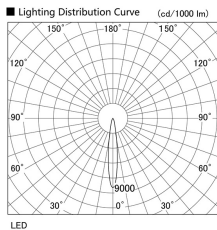

Item no. DD098-3015DW9027D

Series Name: Φ 150 Spark (Deep Cone)

White Reflector

Installation	Recessed mount
Type	Φ 150 Spark (Deep Cone)
Fixture wattage	30.3W
Beam angle	15 deg
Color Temp.	2700K
CRI	Ra>90
Luminous	2450 lm
Body	Die-cast aluminum alloy
Body finish	N/A
Trim finish	White
Reflector finish	White
IP Rate	IP20
Light source	COB module
Input Voltage	AC220~240V
Dimming Type	Non-Dimmable
Certificate	CE, CCC
Cut Hole	150mm

Height (Weight)	Spot / Medium / Medium flood	Wide flood
65.3W	177 (1.4kg)	
48.5W	177 (1.5kg)	
44.3W	157 (1.2kg)	
33.8W	168 (1.1kg)	157 (1.1kg)
30.3W	168 (1.1kg)	157 (1.1kg)
23.0W	138 (0.9kg)	127 (0.9kg)