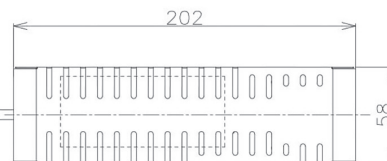

Item no. DD098-3015DW9027D

Series Name: Φ 150 Spark (Deep Cone)

White Reflector

Installation	Recessed mount
Type	Φ 150 Spark (Deep Cone)
Fixture wattage	30.3W
Beam angle	15 deg
Color Temp.	2700K
CRI	Ra>90
Luminous	2450 lm
Body	Die-cast aluminum alloy
Body finish	N/A
Trim finish	White
Reflector finish	White
IP Rate	IP20
Light source	COB module
Input Voltage	AC220~240V
Dimming Type	Non-Dimmable
Certificate	CE, CCC
Cut Hole	150mm

Height (Weight)	Spot / Medium / Medium flood	Wide flood
65.3W	177 (1.4kg)	
48.5W	177 (1.5kg)	
44.3W	157 (1.2kg)	
33.8W	168 (1.1kg)	157 (1.1kg)
30.3W	168 (1.1kg)	157 (1.1kg)
23.0W	138 (0.9kg)	127 (0.9kg)