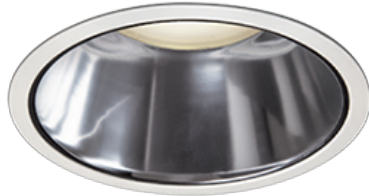

Item no. DD098-3015DW9027D

Series Name: Φ 150 Spark (Deep Cone)

White Reflector

Installation	Recessed mount
Type	Φ 150 Spark (Deep Cone)
Fixture wattage	30.3W
Beam angle	15 deg
Color Temp.	2700K
CRI	Ra>90
Luminous	2450 lm
Body	Die-cast aluminum alloy
Body finish	N/A
Trim finish	White
Reflector finish	White
IP Rate	IP20
Light source	COB module
Input Voltage	AC220~240V
Dimming Type	Non-Dimmable
Certificate	CE, CCC
Cut Hole	150mm

Height (Weight)	Spot / Medium / Medium flood	Wide flood
65.3W	177 (1.4kg)	
48.5W	177 (1.5kg)	
44.3W	157 (1.2kg)	
33.8W	168 (1.1kg)	157 (1.1kg)
30.3W	168 (1.1kg)	157 (1.1kg)
23.0W	138 (0.9kg)	127 (0.9kg)