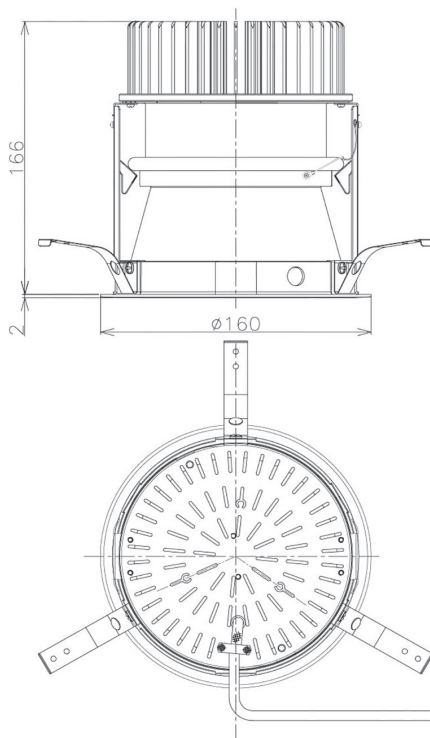

Item no. DD098-3015DW9027D

Series Name:  $\Phi$ 150 Spark (Deep Cone)

White Reflector

Installation	Recessed mount
Type	
Fixture wattage	30.3W
Beam angle	15 deg
Color Temp.	2700K
CRI	Ra>90
Luminous	2450 lm
Body	Die-cast aluminum alloy
Body finish	N/A
Trim finish	White
Reflector finish	White
IP Rate	IP20
Light source	COB module
Input Voltage	AC220~240V
Dimming Type	Non-Dimmable
Certificate	CE, CCC
Cut Hole	150mm

Height (Weight)	Spot / Medium / Medium flood	Wide flood
65.3W	177 (1.4kg)	
48.5W	177 (1.5kg)	
44.3W	157 (1.2kg)	
33.8W	168 (1.1kg)	157 (1.1kg)
30.3W	168 (1.1kg)	157 (1.1kg)
23.0W	138 (0.9kg)	127 (0.9kg)