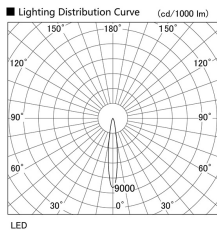

Item no. DD098-3015DW9027D

Series Name:  $\Phi$ 150 Spark (Deep Cone)

White Reflector

Installation	Recessed mount
Type	
Fixture wattage	30.3W
Beam angle	15 deg
Color Temp.	2700K
CRI	Ra>90
Luminous	2450 lm
Body	Die-cast aluminum alloy
Body finish	N/A
Trim finish	White
Reflector finish	White
IP Rate	IP20
Light source	COB module
Input Voltage	AC220~240V
Dimming Type	Non-Dimmable
Certificate	CE, CCC
Cut Hole	150mm

Height (Weight)	Spot / Medium / Medium flood	Wide flood
65.3W	177 (1.4kg)	
48.5W	177 (1.5kg)	
44.3W	157 (1.2kg)	
33.8W	168 (1.1kg)	157 (1.1kg)
30.3W	168 (1.1kg)	157 (1.1kg)
23.0W	138 (0.9kg)	127 (0.9kg)