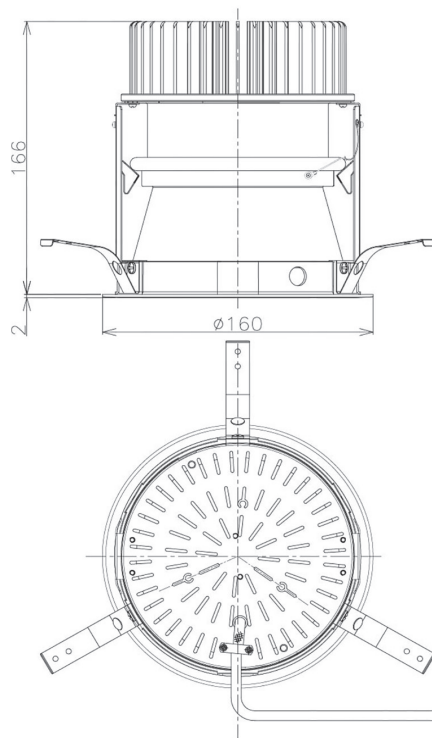

Item no. DD098-3015DW9027D

Series Name: Φ 150 Spark (Deep Cone)

White Reflector

Installation	Recessed mount
Type	Φ 150 Spark (Deep Cone)
Fixture wattage	30.3W
Beam angle	15 deg
Color Temp.	2700K
CRI	Ra>90
Luminous	2450 lm
Body	Die-cast aluminum alloy
Body finish	N/A
Trim finish	White
Reflector finish	White
IP Rate	IP20
Light source	COB module
Input Voltage	AC220~240V
Dimming Type	Non-Dimmable
Certificate	CE, CCC
Cut Hole	150mm

Height (Weight)	Spot / Medium / Medium flood	Wide flood
65.3W	177 (1.4kg)	
48.5W	177 (1.5kg)	
44.3W	157 (1.2kg)	
33.8W	168 (1.1kg)	157 (1.1kg)
30.3W	168 (1.1kg)	157 (1.1kg)
23.0W	138 (0.9kg)	127 (0.9kg)