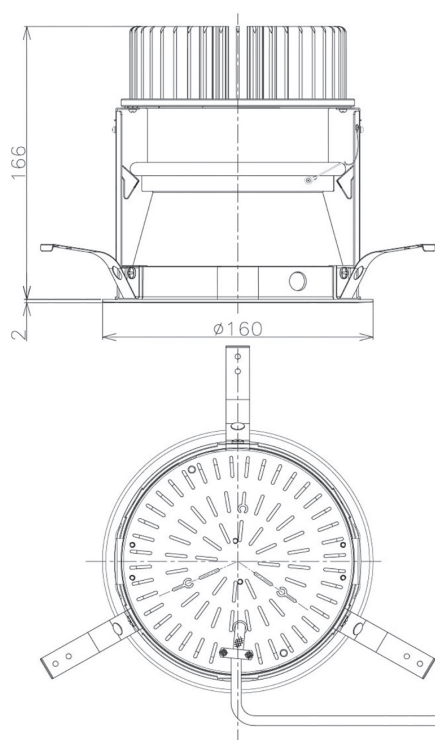

Item no. DD098-3015DW9030D

Series Name: Φ 150 Spark (Deep Cone)

White Reflector

Installation	Recessed mount
Type	
Fixture wattage	30.3W
Beam angle	15 deg
Color Temp.	3000K
CRI	Ra>90
Luminous	2552 lm
Body	Die-cast aluminum alloy
Body finish	N/A
Trim finish	White
Reflector finish	White
IP Rate	IP20
Light source	COB module
Input Voltage	AC220~240V
Dimming Type	Non-Dimmable
Certificate	CE, CCC
Cut Hole	150mm

Height (Weight)	Spot / Medium / Medium flood	Wide flood
65.3W	177 (1.4kg)	
48.5W	177 (1.5kg)	
44.3W	157 (1.2kg)	
33.8W	168 (1.1kg)	157 (1.1kg)
30.3W	168 (1.1kg)	157 (1.1kg)
23.0W	138 (0.9kg)	127 (0.9kg)