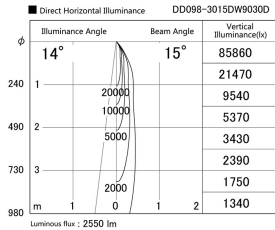

Item no. DD098-3015DW9030D

Series Name: Φ 150 Spark (Deep Cone)

White Reflector

Installation	Recessed mount
Type	Φ 150 Spark (Deep Cone)
Fixture wattage	30.3W
Beam angle	15 deg
Color Temp.	3000K
CRI	Ra>90
Luminous	2552 lm
Body	Die-cast aluminum alloy
Body finish	N/A
Trim finish	White
Reflector finish	White
IP Rate	IP20
Light source	COB module
Input Voltage	AC220~240V
Dimming Type	Non-Dimmable
Certificate	CE, CCC
Cut Hole	150mm

Height (Weight)	Spot / Medium / Medium flood	Wide flood
65.3W	177 (1.4kg)	
48.5W	177 (1.5kg)	
44.3W	157 (1.2kg)	
33.8W	168 (1.1kg)	157 (1.1kg)
30.3W	168 (1.1kg)	157 (1.1kg)
23.0W	138 (0.9kg)	127 (0.9kg)