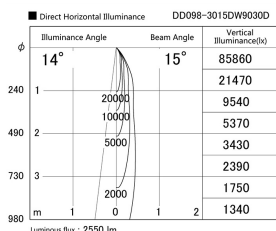

Item no. DD098-3015DW9030D

Series Name: Φ 150 Spark (Deep Cone)

White Reflector

Installation	Recessed mount
Type	
Fixture wattage	30.3W
Beam angle	15 deg
Color Temp.	3000K
CRI	Ra>90
Luminous	2552 lm
Body	Die-cast aluminum alloy
Body finish	N/A
Trim finish	White
Reflector finish	White
IP Rate	IP20
Light source	COB module
Input Voltage	AC220~240V
Dimming Type	Non-Dimmable
Certificate	CE, CCC
Cut Hole	150mm

Height (Weight)	Spot / Medium / Medium flood	Wide flood
65.3W	177 (1.4kg)	
48.5W	177 (1.5kg)	
44.3W	157 (1.2kg)	
33.8W	168 (1.1kg)	157 (1.1kg)
30.3W	168 (1.1kg)	157 (1.1kg)
23.0W	138 (0.9kg)	127 (0.9kg)