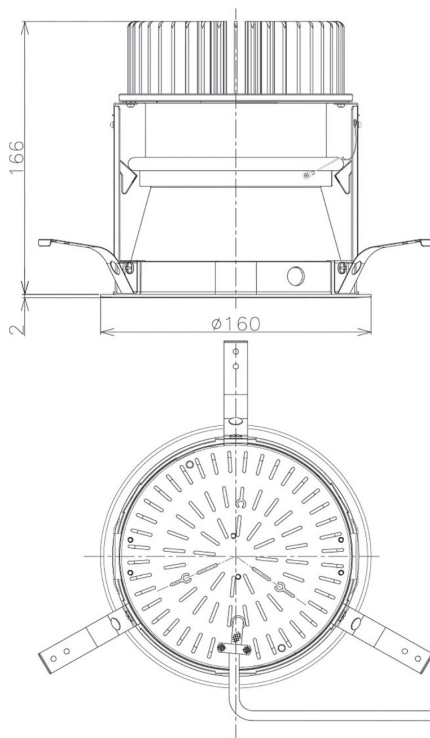

Item no. DD098-3015DW9030D

Series Name: Φ 150 Spark (Deep Cone)

White Reflector

Installation	Recessed mount
Type	Φ 150 Spark (Deep Cone)
Fixture wattage	30.3W
Beam angle	15 deg
Color Temp.	3000K
CRI	Ra>90
Luminous	2552 lm
Body	Die-cast aluminum alloy
Body finish	N/A
Trim finish	White
Reflector finish	White
IP Rate	IP20
Light source	COB module
Input Voltage	AC220~240V
Dimming Type	Non-Dimmable
Certificate	CE, CCC
Cut Hole	150mm

Height (Weight)	Spot / Medium / Medium flood	Wide flood
65.3W	177 (1.4kg)	
48.5W	177 (1.5kg)	
44.3W	157 (1.2kg)	
33.8W	168 (1.1kg)	157 (1.1kg)
30.3W	168 (1.1kg)	157 (1.1kg)
23.0W	138 (0.9kg)	127 (0.9kg)