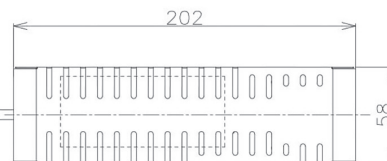

Item no. DD098-3015DW9030D

Series Name: Φ 150 Spark (Deep Cone)

White Reflector

Installation	Recessed mount
Type	Φ 150 Spark (Deep Cone)
Fixture wattage	30.3W
Beam angle	15 deg
Color Temp.	3000K
CRI	Ra>90
Luminous	2552 lm
Body	Die-cast aluminum alloy
Body finish	N/A
Trim finish	White
Reflector finish	White
IP Rate	IP20
Light source	COB module
Input Voltage	AC220~240V
Dimming Type	Non-Dimmable
Certificate	CE, CCC
Cut Hole	150mm

Height (Weight)	Spot / Medium / Medium flood	Wide flood
65.3W	177 (1.4kg)	
48.5W	177 (1.5kg)	
44.3W	157 (1.2kg)	
33.8W	168 (1.1kg)	157 (1.1kg)
30.3W	168 (1.1kg)	157 (1.1kg)
23.0W	138 (0.9kg)	127 (0.9kg)