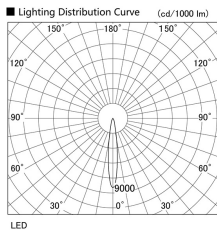

Item no. DD098-3015DW9030D

Series Name: Φ 150 Spark (Deep Cone)

White Reflector

Installation	Recessed mount
Type	Φ 150 Spark (Deep Cone)
Fixture wattage	30.3W
Beam angle	15 deg
Color Temp.	3000K
CRI	Ra>90
Luminous	2552 lm
Body	Die-cast aluminum alloy
Body finish	N/A
Trim finish	White
Reflector finish	White
IP Rate	IP20
Light source	COB module
Input Voltage	AC220~240V
Dimming Type	Non-Dimmable
Certificate	CE, CCC
Cut Hole	150mm

Height (Weight)	Spot / Medium / Medium flood	Wide flood
65.3W	177 (1.4kg)	
48.5W	177 (1.5kg)	
44.3W	157 (1.2kg)	
33.8W	168 (1.1kg)	157 (1.1kg)
30.3W	168 (1.1kg)	157 (1.1kg)
23.0W	138 (0.9kg)	127 (0.9kg)