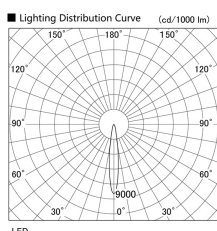

Item no. DD098-3015DW9030D

Series Name: Φ 150 Spark (Deep Cone)

White Reflector

Installation	Recessed mount
Type	
Fixture wattage	30.3W
Beam angle	15 deg
Color Temp.	3000K
CRI	Ra>90
Luminous	2552 lm
Body	Die-cast aluminum alloy
Body finish	N/A
Trim finish	White
Reflector finish	White
IP Rate	IP20
Light source	COB module
Input Voltage	AC220~240V
Dimming Type	Non-Dimmable
Certificate	CE, CCC
Cut Hole	150mm

Height (Weight)	Spot / Medium / Medium flood	Wide flood
65.3W	177 (1.4kg)	
48.5W	177 (1.5kg)	
44.3W	157 (1.2kg)	
33.8W	168 (1.1kg)	157 (1.1kg)
30.3W	168 (1.1kg)	157 (1.1kg)
23.0W	138 (0.9kg)	127 (0.9kg)