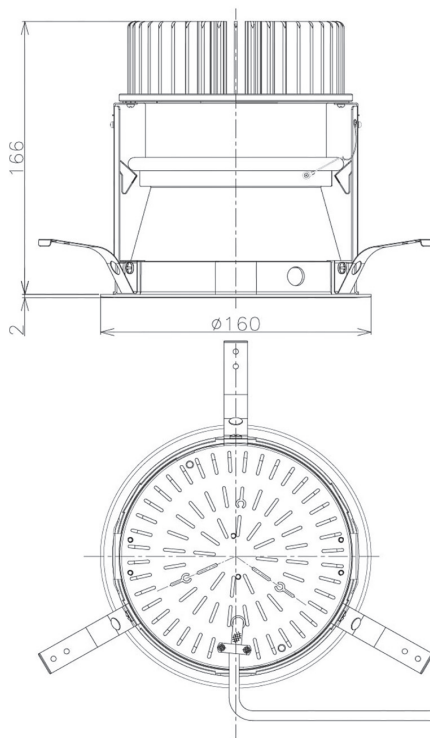

Item no. DD098-3015MB8527D

Series Name: Φ 150 Spark (Deep Cone)

Installation	Recessed mount
Type	Φ 150 Spark (Deep Cone)
Fixture wattage	30.3W
Beam angle	14 deg
Color Temp.	2700K
CRI	Ra>85
Luminous	2830 lm
Body	Die-cast aluminum alloy
Body finish	N/A
Trim finish	Black
Reflector finish	Mirror
IP Rate	IP20
Light source	COB module
Input Voltage	AC220~240V
Dimming Type	Non-Dimmable
Certificate	CE, CCC
Cut Hole	150mm

Height (Weight)	Spot / Medium / Medium flood	Wide flood
65.3W	177 (1.4kg)	
48.5W	177 (1.5kg)	
44.3W	157 (1.2kg)	
33.8W	168 (1.1kg)	157 (1.1kg)
30.3W	168 (1.1kg)	157 (1.1kg)
23.0W	138 (0.9kg)	127 (0.9kg)