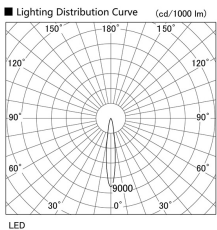

Item no. DD098-3015MB8527D

Series Name: Φ 150 Spark (Deep Cone)

Installation	Recessed mount
Type	Φ 150 Spark (Deep Cone)
Fixture wattage	30.3W
Beam angle	14 deg
Color Temp.	2700K
CRI	Ra>85
Luminous	2830 lm
Body	Die-cast aluminum alloy
Body finish	N/A
Trim finish	Black
Reflector finish	Mirror
IP Rate	IP20
Light source	COB module
Input Voltage	AC220~240V
Dimming Type	Non-Dimmable
Certificate	CE, CCC
Cut Hole	150mm

Height (Weight)	Spot / Medium / Medium flood	Wide flood
65.3W	177 (1.4kg)	
48.5W	177 (1.5kg)	
44.3W	157 (1.2kg)	
33.8W	168 (1.1kg)	157 (1.1kg)
30.3W	168 (1.1kg)	157 (1.1kg)
23.0W	138 (0.9kg)	127 (0.9kg)