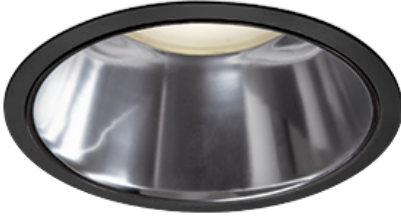

Item no. DD098-3015MB8527D

Series Name: Φ 150 Spark (Deep Cone)

Installation	Recessed mount
Type	Φ 150 Spark (Deep Cone)
Fixture wattage	30.3W
Beam angle	14 deg
Color Temp.	2700K
CRI	Ra>85
Luminous	2830 lm
Body	Die-cast aluminum alloy
Body finish	N/A
Trim finish	Black
Reflector finish	Mirror
IP Rate	IP20
Light source	COB module
Input Voltage	AC220~240V
Dimming Type	Non-Dimmable
Certificate	CE, CCC
Cut Hole	150mm

Height (Weight)	Spot / Medium / Medium flood	Wide flood
65.3W	177 (1.4kg)	
48.5W	177 (1.5kg)	
44.3W	157 (1.2kg)	
33.8W	168 (1.1kg)	157 (1.1kg)
30.3W	168 (1.1kg)	157 (1.1kg)
23.0W	138 (0.9kg)	127 (0.9kg)