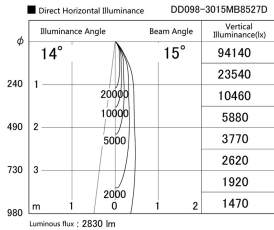

Item no. DD098-3015MB8527D

Series Name: Φ 150 Spark (Deep Cone)

Installation	Recessed mount
Type	Φ 150 Spark (Deep Cone)
Fixture wattage	30.3W
Beam angle	14 deg
Color Temp.	2700K
CRI	Ra>85
Luminous	2830 lm
Body	Die-cast aluminum alloy
Body finish	N/A
Trim finish	Black
Reflector finish	Mirror
IP Rate	IP20
Light source	COB module
Input Voltage	AC220~240V
Dimming Type	Non-Dimmable
Certificate	CE, CCC
Cut Hole	150mm

Height (Weight)	Spot / Medium / Medium flood	Wide flood
65.3W	177 (1.4kg)	
48.5W	177 (1.5kg)	
44.3W	157 (1.2kg)	
33.8W	168 (1.1kg)	157 (1.1kg)
30.3W	168 (1.1kg)	157 (1.1kg)
23.0W	138 (0.9kg)	127 (0.9kg)