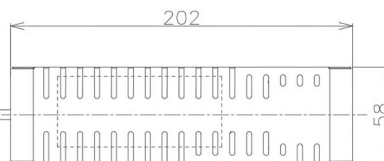

Item no. DD098-3015MB8530D

Series Name:  $\Phi$ 150 Spark (Deep Cone)

Installation	Recessed mount
Type	$\Phi$ 150 Spark (Deep Cone)
Fixture wattage	30.3W
Beam angle	14 deg
Color Temp.	3000K
CRI	Ra>85
Luminous	2948 lm
Body	Die-cast aluminum alloy
Body finish	N/A
Trim finish	Black
Reflector finish	Mirror
IP Rate	IP20
Light source	COB module
Input Voltage	AC220~240V
Dimming Type	Non-Dimmable
Certificate	CE, CCC
Cut Hole	150mm

Height (Weight)	Spot / Medium / Medium flood	Wide flood
65.3W	177 (1.4kg)	
48.5W	177 (1.5kg)	
44.3W	157 (1.2kg)	
33.8W	168 (1.1kg)	157 (1.1kg)
30.3W	168 (1.1kg)	157 (1.1kg)
23.0W	138 (0.9kg)	127 (0.9kg)