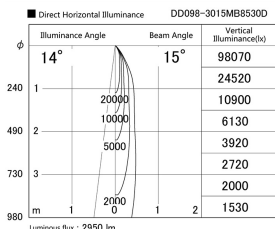

Item no. DD098-3015MB8530D

Series Name:  $\Phi$ 150 Spark (Deep Cone)

Installation	Recessed mount
Type	$\Phi$ 150 Spark (Deep Cone)
Fixture wattage	30.3W
Beam angle	14 deg
Color Temp.	3000K
CRI	Ra>85
Luminous	2948 lm
Body	Die-cast aluminum alloy
Body finish	N/A
Trim finish	Black
Reflector finish	Mirror
IP Rate	IP20
Light source	COB module
Input Voltage	AC220~240V
Dimming Type	Non-Dimmable
Certificate	CE, CCC
Cut Hole	150mm

Height (Weight)	Spot / Medium / Medium flood	Wide flood
65.3W	177 (1.4kg)	
48.5W	177 (1.5kg)	
44.3W	157 (1.2kg)	
33.8W	168 (1.1kg)	157 (1.1kg)
30.3W	168 (1.1kg)	157 (1.1kg)
23.0W	138 (0.9kg)	127 (0.9kg)