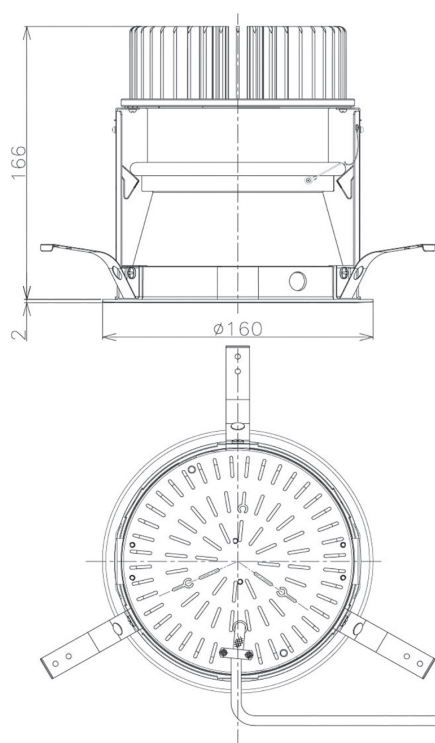

Item no. DD098-3015MB8530D

Series Name:  $\Phi$ 150 Spark (Deep Cone)

Installation	Recessed mount
Type	$\Phi$ 150 Spark (Deep Cone)
Fixture wattage	30.3W
Beam angle	14 deg
Color Temp.	3000K
CRI	Ra>85
Luminous	2948 lm
Body	Die-cast aluminum alloy
Body finish	N/A
Trim finish	Black
Reflector finish	Mirror
IP Rate	IP20
Light source	COB module
Input Voltage	AC220~240V
Dimming Type	Non-Dimmable
Certificate	CE, CCC
Cut Hole	150mm

Height (Weight)	Spot / Medium / Medium flood	Wide flood
65.3W	177 (1.4kg)	
48.5W	177 (1.5kg)	
44.3W	157 (1.2kg)	
33.8W	168 (1.1kg)	157 (1.1kg)
30.3W	168 (1.1kg)	157 (1.1kg)
23.0W	138 (0.9kg)	127 (0.9kg)