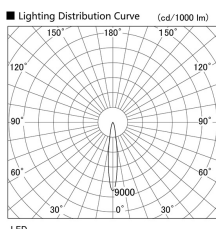

Item no. DD098-3015MB8530D

Series Name:  $\Phi$ 150 Spark (Deep Cone)

Installation	Recessed mount
Type	$\Phi$ 150 Spark (Deep Cone)
Fixture wattage	30.3W
Beam angle	14 deg
Color Temp.	3000K
CRI	Ra>85
Luminous	2948 lm
Body	Die-cast aluminum alloy
Body finish	N/A
Trim finish	Black
Reflector finish	Mirror
IP Rate	IP20
Light source	COB module
Input Voltage	AC220~240V
Dimming Type	Non-Dimmable
Certificate	CE, CCC
Cut Hole	150mm

Height (Weight)	Spot / Medium / Medium flood	Wide flood
65.3W	177 (1.4kg)	
48.5W	177 (1.5kg)	
44.3W	157 (1.2kg)	
33.8W	168 (1.1kg)	157 (1.1kg)
30.3W	168 (1.1kg)	157 (1.1kg)
23.0W	138 (0.9kg)	127 (0.9kg)