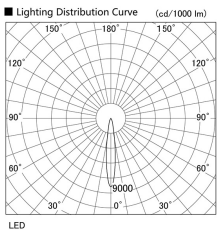

Item no. DD098-3015MB8540D

Series Name:  $\Phi$ 150 Spark (Deep Cone)

Installation	Recessed mount
Type	$\Phi$ 150 Spark (Deep Cone)
Fixture wattage	30.3W
Beam angle	14 deg
Color Temp.	4000K
CRI	Ra>85
Luminous	3036 lm
Body	Die-cast aluminum alloy
Body finish	N/A
Trim finish	Black
Reflector finish	Mirror
IP Rate	IP20
Light source	COB module
Input Voltage	AC220~240V
Dimming Type	Non-Dimmable
Certificate	CE, CCC
Cut Hole	150mm

Height (Weight)	Spot / Medium / Medium flood	Wide flood
65.3W	177 (1.4kg)	
48.5W	177 (1.5kg)	
44.3W	157 (1.2kg)	
33.8W	168 (1.1kg)	157 (1.1kg)
30.3W	168 (1.1kg)	157 (1.1kg)
23.0W	138 (0.9kg)	127 (0.9kg)