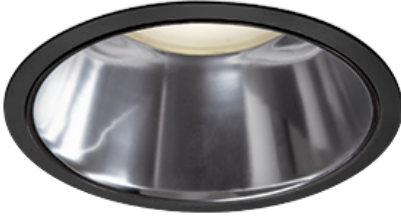

Item no. DD098-3015MB8540D

Series Name:  $\Phi$ 150 Spark (Deep Cone)

Installation	Recessed mount
Type	$\Phi$ 150 Spark (Deep Cone)
Fixture wattage	30.3W
Beam angle	14 deg
Color Temp.	4000K
CRI	Ra>85
Luminous	3036 lm
Body	Die-cast aluminum alloy
Body finish	N/A
Trim finish	Black
Reflector finish	Mirror
IP Rate	IP20
Light source	COB module
Input Voltage	AC220~240V
Dimming Type	Non-Dimmable
Certificate	CE, CCC
Cut Hole	150mm

Height (Weight)	Spot / Medium / Medium flood	Wide flood
65.3W	177 (1.4kg)	
48.5W	177 (1.5kg)	
44.3W	157 (1.2kg)	
33.8W	168 (1.1kg)	157 (1.1kg)
30.3W	168 (1.1kg)	157 (1.1kg)
23.0W	138 (0.9kg)	127 (0.9kg)