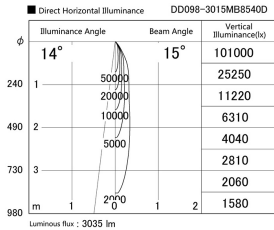

Item no. DD098-3015MB8540D

Series Name:  $\Phi$ 150 Spark (Deep Cone)

Installation	Recessed mount
Type	$\Phi$ 150 Spark (Deep Cone)
Fixture wattage	30.3W
Beam angle	14 deg
Color Temp.	4000K
CRI	Ra>85
Luminous	3036 lm
Body	Die-cast aluminum alloy
Body finish	N/A
Trim finish	Black
Reflector finish	Mirror
IP Rate	IP20
Light source	COB module
Input Voltage	AC220~240V
Dimming Type	Non-Dimmable
Certificate	CE, CCC
Cut Hole	150mm

Height (Weight)	Spot / Medium / Medium flood	Wide flood
65.3W	177 (1.4kg)	
48.5W	177 (1.5kg)	
44.3W	157 (1.2kg)	
33.8W	168 (1.1kg)	157 (1.1kg)
30.3W	168 (1.1kg)	157 (1.1kg)
23.0W	138 (0.9kg)	127 (0.9kg)