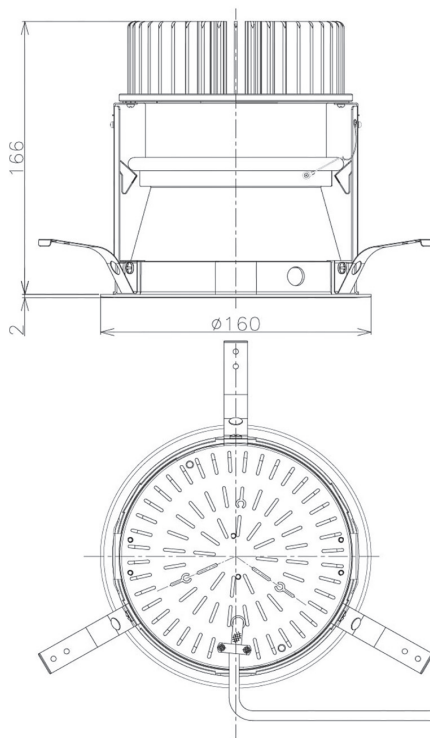

Item no. DD098-3015MB8540D

Series Name:  $\Phi$ 150 Spark (Deep Cone)

Installation	Recessed mount
Type	$\Phi$ 150 Spark (Deep Cone)
Fixture wattage	30.3W
Beam angle	14 deg
Color Temp.	4000K
CRI	Ra>85
Luminous	3036 lm
Body	Die-cast aluminum alloy
Body finish	N/A
Trim finish	Black
Reflector finish	Mirror
IP Rate	IP20
Light source	COB module
Input Voltage	AC220~240V
Dimming Type	Non-Dimmable
Certificate	CE, CCC
Cut Hole	150mm

Height (Weight)	Spot / Medium / Medium flood	Wide flood
65.3W	177 (1.4kg)	
48.5W	177 (1.5kg)	
44.3W	157 (1.2kg)	
33.8W	168 (1.1kg)	157 (1.1kg)
30.3W	168 (1.1kg)	157 (1.1kg)
23.0W	138 (0.9kg)	127 (0.9kg)