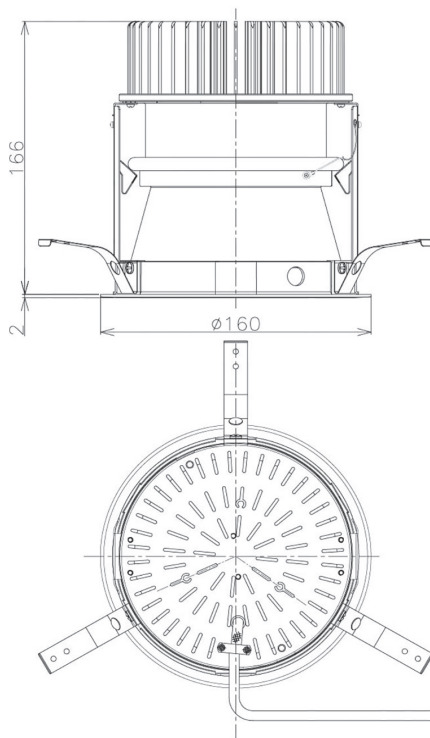

Item no. DD098-3015MB9035D

Series Name:  $\Phi$ 150 Spark (Deep Cone)

Installation	Recessed mount
Type	$\Phi$ 150 Spark (Deep Cone)
Fixture wattage	30.3W
Beam angle	14 deg
Color Temp.	3500K
CRI	Ra>90
Luminous	2734 lm
Body	Die-cast aluminum alloy
Body finish	N/A
Trim finish	Black
Reflector finish	Mirror
IP Rate	IP20
Light source	COB module
Input Voltage	AC220~240V
Dimming Type	Non-Dimmable
Certificate	CE, CCC
Cut Hole	150mm

Height (Weight)	Spot / Medium / Medium flood	Wide flood
65.3W	177 (1.4kg)	
48.5W	177 (1.5kg)	
44.3W	157 (1.2kg)	
33.8W	168 (1.1kg)	157 (1.1kg)
30.3W	168 (1.1kg)	157 (1.1kg)
23.0W	138 (0.9kg)	127 (0.9kg)