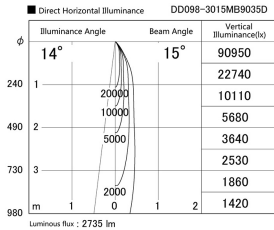

Item no. DD098-3015MB9035D

Series Name:  $\Phi$ 150 Spark (Deep Cone)

Installation	Recessed mount
Type	$\Phi$ 150 Spark (Deep Cone)
Fixture wattage	30.3W
Beam angle	14 deg
Color Temp.	3500K
CRI	Ra>90
Luminous	2734 lm
Body	Die-cast aluminum alloy
Body finish	N/A
Trim finish	Black
Reflector finish	Mirror
IP Rate	IP20
Light source	COB module
Input Voltage	AC220~240V
Dimming Type	Non-Dimmable
Certificate	CE, CCC
Cut Hole	150mm

Height (Weight)	Spot / Medium / Medium flood	Wide flood
65.3W	177 (1.4kg)	
48.5W	177 (1.5kg)	
44.3W	157 (1.2kg)	
33.8W	168 (1.1kg)	157 (1.1kg)
30.3W	168 (1.1kg)	157 (1.1kg)
23.0W	138 (0.9kg)	127 (0.9kg)