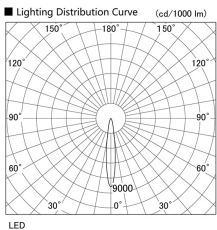

Item no. DD098-3015MB9035D

Series Name:  $\Phi$ 150 Spark (Deep Cone)

Installation	Recessed mount
Type	$\Phi$ 150 Spark (Deep Cone)
Fixture wattage	30.3W
Beam angle	14 deg
Color Temp.	3500K
CRI	Ra>90
Luminous	2734 lm
Body	Die-cast aluminum alloy
Body finish	N/A
Trim finish	Black
Reflector finish	Mirror
IP Rate	IP20
Light source	COB module
Input Voltage	AC220~240V
Dimming Type	Non-Dimmable
Certificate	CE, CCC
Cut Hole	150mm

Height (Weight)	Spot / Medium / Medium flood	Wide flood
65.3W	177 (1.4kg)	
48.5W	177 (1.5kg)	
44.3W	157 (1.2kg)	
33.8W	168 (1.1kg)	157 (1.1kg)
30.3W	168 (1.1kg)	157 (1.1kg)
23.0W	138 (0.9kg)	127 (0.9kg)