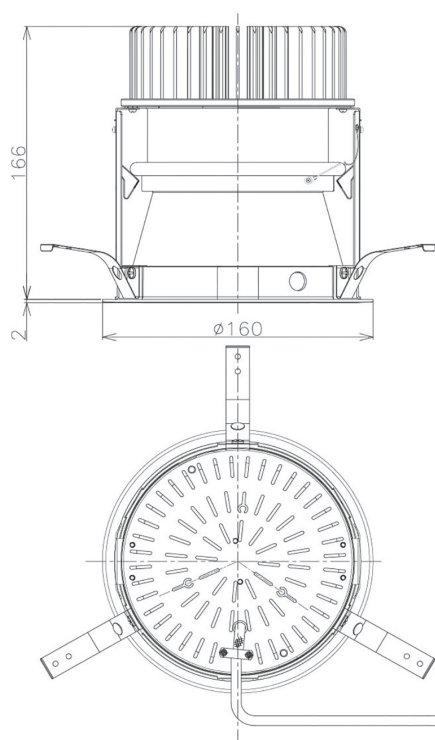

Item no. DD098-3015MW8035D

Series Name:  $\Phi$ 150 Spark (Deep Cone)

Installation	Recessed mount
Type	$\Phi$ 150 Spark (Deep Cone)
Fixture wattage	30.3W
Beam angle	14 deg
Color Temp.	3500K
CRI	Ra>90
Luminous	3199 lm
Body	Die-cast aluminum alloy
Body finish	N/A
Trim finish	White
Reflector finish	Mirror
IP Rate	IP20
Light source	COB module
Input Voltage	AC220~240V
Dimming Type	Non-Dimmable
Certificate	CE, CCC
Cut Hole	150mm

Height (Weight)	Spot / Medium / Medium flood	Wide flood
65.3W	177 (1.4kg)	
48.5W	177 (1.5kg)	
44.3W	157 (1.2kg)	
33.8W	168 (1.1kg)	157 (1.1kg)
30.3W	168 (1.1kg)	157 (1.1kg)
23.0W	138 (0.9kg)	127 (0.9kg)