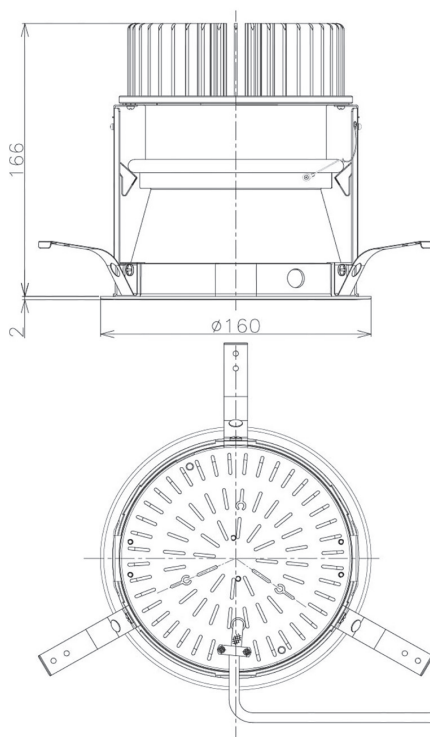

Item no. DD098-3015MW8035D

Series Name:  $\Phi$ 150 Spark (Deep Cone)

Installation	Recessed mount
Type	
Fixture wattage	30.3W
Beam angle	14 deg
Color Temp.	3500K
CRI	Ra>90
Luminous	3199 lm
Body	Die-cast aluminum alloy
Body finish	N/A
Trim finish	White
Reflector finish	Mirror
IP Rate	IP20
Light source	COB module
Input Voltage	AC220~240V
Dimming Type	Non-Dimmable
Certificate	CE, CCC
Cut Hole	150mm

Height (Weight)	Spot / Medium / Medium flood	Wide flood
65.3W	177 (1.4kg)	
48.5W	177 (1.5kg)	
44.3W	157 (1.2kg)	
33.8W	168 (1.1kg)	157 (1.1kg)
30.3W	168 (1.1kg)	157 (1.1kg)
23.0W	138 (0.9kg)	127 (0.9kg)