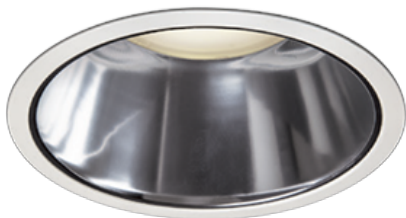

Item no. DD098-3015MW8035D

Series Name:  $\Phi$ 150 Spark (Deep Cone)

Installation	Recessed mount
Type	$\Phi$ 150 Spark (Deep Cone)
Fixture wattage	30.3W
Beam angle	14 deg
Color Temp.	3500K
CRI	Ra>90
Luminous	3199 lm
Body	Die-cast aluminum alloy
Body finish	N/A
Trim finish	White
Reflector finish	Mirror
IP Rate	IP20
Light source	COB module
Input Voltage	AC220~240V
Dimming Type	Non-Dimmable
Certificate	CE, CCC
Cut Hole	150mm

Height (Weight)	Spot / Medium / Medium flood	Wide flood
65.3W	177 (1.4kg)	
48.5W	177 (1.5kg)	
44.3W	157 (1.2kg)	
33.8W	168 (1.1kg)	157 (1.1kg)
30.3W	168 (1.1kg)	157 (1.1kg)
23.0W	138 (0.9kg)	127 (0.9kg)