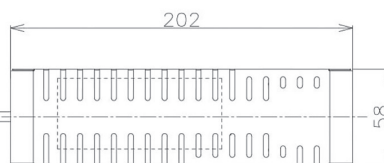

Item no. DD098-3015MW8040D

Series Name: Φ 150 Spark (Deep Cone)

Installation	Recessed mount
Type	
Fixture wattage	30.3W
Beam angle	14 deg
Color Temp.	4000K
CRI	Ra>90
Luminous	3230 lm
Body	Die-cast aluminum alloy
Body finish	N/A
Trim finish	White
Reflector finish	Mirror
IP Rate	IP20
Light source	COB module
Input Voltage	AC220~240V
Dimming Type	Non-Dimmable
Certificate	CE, CCC
Cut Hole	150mm

Height (Weight)	Spot / Medium / Medium flood	Wide flood
65.3W	177 (1.4kg)	
48.5W	177 (1.5kg)	
44.3W	157 (1.2kg)	
33.8W	168 (1.1kg)	157 (1.1kg)
30.3W	168 (1.1kg)	157 (1.1kg)
23.0W	138 (0.9kg)	127 (0.9kg)