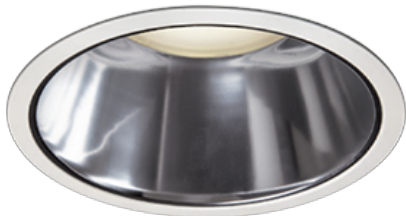

Item no. DD098-3015MW8040D

Series Name: Φ 150 Spark (Deep Cone)

Installation	Recessed mount
Type	
Fixture wattage	30.3W
Beam angle	14 deg
Color Temp.	4000K
CRI	Ra>90
Luminous	3230 lm
Body	Die-cast aluminum alloy
Body finish	N/A
Trim finish	White
Reflector finish	Mirror
IP Rate	IP20
Light source	COB module
Input Voltage	AC220~240V
Dimming Type	Non-Dimmable
Certificate	CE, CCC
Cut Hole	150mm

Height (Weight)	Spot / Medium / Medium flood	Wide flood
65.3W	177 (1.4kg)	
48.5W	177 (1.5kg)	
44.3W	157 (1.2kg)	
33.8W	168 (1.1kg)	157 (1.1kg)
30.3W	168 (1.1kg)	157 (1.1kg)
23.0W	138 (0.9kg)	127 (0.9kg)