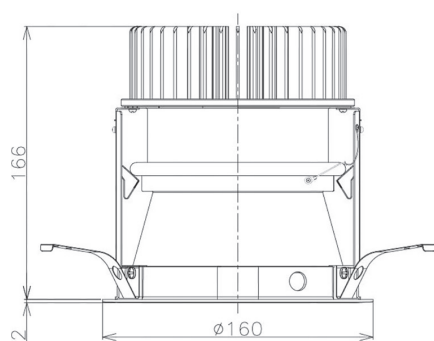

Item no. DD098-3015MW8040D

Series Name: Φ 150 Spark (Deep Cone)

Installation	Recessed mount
Type	
Fixture wattage	30.3W
Beam angle	14 deg
Color Temp.	4000K
CRI	Ra>90
Luminous	3230 lm
Body	Die-cast aluminum alloy
Body finish	N/A
Trim finish	White
Reflector finish	Mirror
IP Rate	IP20
Light source	COB module
Input Voltage	AC220~240V
Dimming Type	Non-Dimmable
Certificate	CE, CCC
Cut Hole	150mm

Height (Weight)	Spot / Medium / Medium flood	Wide flood
65.3W	177 (1.4kg)	
48.5W	177 (1.5kg)	
44.3W	157 (1.2kg)	
33.8W	168 (1.1kg)	157 (1.1kg)
30.3W	168 (1.1kg)	157 (1.1kg)
23.0W	138 (0.9kg)	127 (0.9kg)