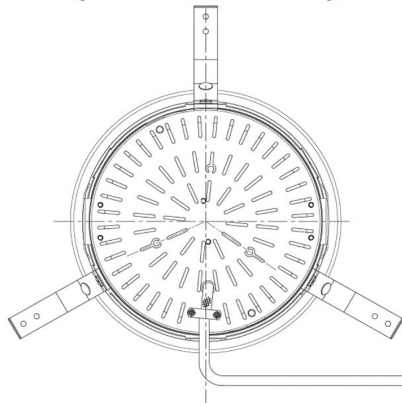

Item no. DD098-3015MW8040D

Series Name: Φ 150 Spark (Deep Cone)

Installation	Recessed mount
Type	
Fixture wattage	30.3W
Beam angle	14 deg
Color Temp.	4000K
CRI	Ra>90
Luminous	3230 lm
Body	Die-cast aluminum alloy
Body finish	N/A
Trim finish	White
Reflector finish	Mirror
IP Rate	IP20
Light source	COB module
Input Voltage	AC220~240V
Dimming Type	Non-Dimmable
Certificate	CE, CCC
Cut Hole	150mm

Height (Weight)	Spot / Medium / Medium flood	Wide flood
65.3W	177 (1.4kg)	
48.5W	177 (1.5kg)	
44.3W	157 (1.2kg)	
33.8W	168 (1.1kg)	157 (1.1kg)
30.3W	168 (1.1kg)	157 (1.1kg)
23.0W	138 (0.9kg)	127 (0.9kg)