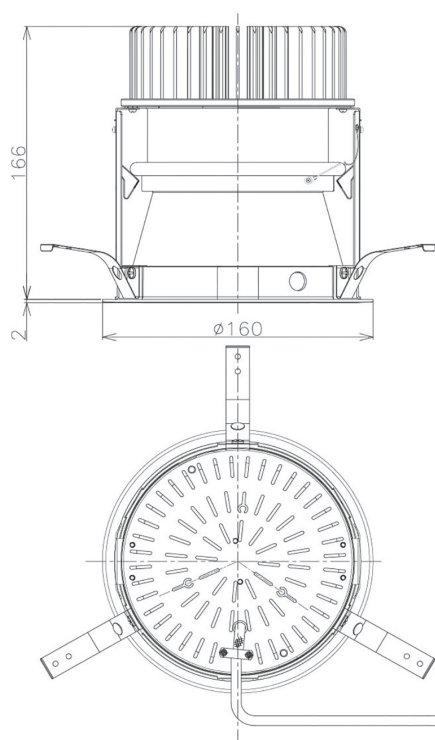

Item no. DD098-3015MW8040D

Series Name: Φ 150 Spark (Deep Cone)

Installation	Recessed mount
Type	Φ 150 Spark (Deep Cone)
Fixture wattage	30.3W
Beam angle	14 deg
Color Temp.	4000K
CRI	Ra>90
Luminous	3230 lm
Body	Die-cast aluminum alloy
Body finish	N/A
Trim finish	White
Reflector finish	Mirror
IP Rate	IP20
Light source	COB module
Input Voltage	AC220~240V
Dimming Type	Non-Dimmable
Certificate	CE, CCC
Cut Hole	150mm

Height (Weight)	Spot / Medium / Medium flood	Wide flood
65.3W	177 (1.4kg)	
48.5W	177 (1.5kg)	
44.3W	157 (1.2kg)	
33.8W	168 (1.1kg)	157 (1.1kg)
30.3W	168 (1.1kg)	157 (1.1kg)
23.0W	138 (0.9kg)	127 (0.9kg)