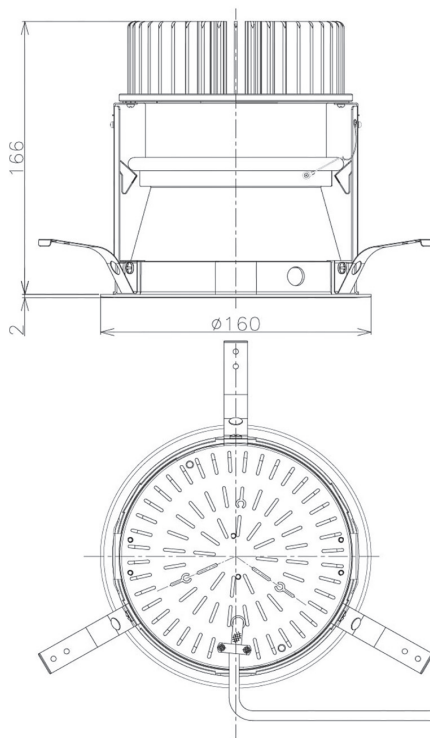

Item no. DD098-3015MW8530D

Series Name: Φ 150 Spark (Deep Cone)

Installation	Recessed mount
Type	Φ 150 Spark (Deep Cone)
Fixture wattage	30.3W
Beam angle	14 deg
Color Temp.	3000K
CRI	Ra>85
Luminous	2948 lm
Body	Die-cast aluminum alloy
Body finish	N/A
Trim finish	White
Reflector finish	Mirror
IP Rate	IP20
Light source	COB module
Input Voltage	AC220~240V
Dimming Type	Non-Dimmable
Certificate	CE, CCC
Cut Hole	150mm

Height (Weight)	Spot / Medium / Medium flood	Wide flood
65.3W	177 (1.4kg)	
48.5W	177 (1.5kg)	
44.3W	157 (1.2kg)	
33.8W	168 (1.1kg)	157 (1.1kg)
30.3W	168 (1.1kg)	157 (1.1kg)
23.0W	138 (0.9kg)	127 (0.9kg)