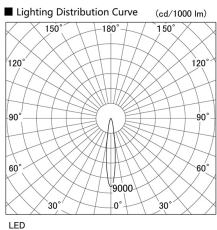

Item no. DD098-3015MW8530D

Series Name: Φ 150 Spark (Deep Cone)

Installation	Recessed mount
Type	Φ 150 Spark (Deep Cone)
Fixture wattage	30.3W
Beam angle	14 deg
Color Temp.	3000K
CRI	Ra>85
Luminous	2948 lm
Body	Die-cast aluminum alloy
Body finish	N/A
Trim finish	White
Reflector finish	Mirror
IP Rate	IP20
Light source	COB module
Input Voltage	AC220~240V
Dimming Type	Non-Dimmable
Certificate	CE, CCC
Cut Hole	150mm

Height (Weight)	Spot / Medium / Medium flood	Wide flood
65.3W	177 (1.4kg)	
48.5W	177 (1.5kg)	
44.3W	157 (1.2kg)	
33.8W	168 (1.1kg)	157 (1.1kg)
30.3W	168 (1.1kg)	157 (1.1kg)
23.0W	138 (0.9kg)	127 (0.9kg)