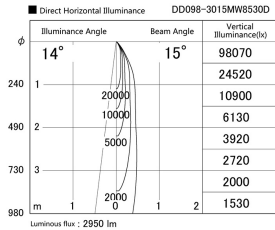

Item no. DD098-3015MW8530D

Series Name: Φ 150 Spark (Deep Cone)

Installation	Recessed mount
Type	Φ 150 Spark (Deep Cone)
Fixture wattage	30.3W
Beam angle	14 deg
Color Temp.	3000K
CRI	Ra>85
Luminous	2948 lm
Body	Die-cast aluminum alloy
Body finish	N/A
Trim finish	White
Reflector finish	Mirror
IP Rate	IP20
Light source	COB module
Input Voltage	AC220~240V
Dimming Type	Non-Dimmable
Certificate	CE, CCC
Cut Hole	150mm

Height (Weight)	Spot / Medium / Medium flood	Wide flood
65.3W	177 (1.4kg)	
48.5W	177 (1.5kg)	
44.3W	157 (1.2kg)	
33.8W	168 (1.1kg)	157 (1.1kg)
30.3W	168 (1.1kg)	157 (1.1kg)
23.0W	138 (0.9kg)	127 (0.9kg)