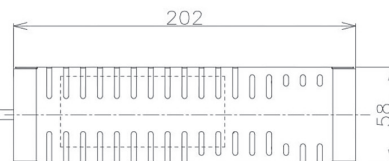

Item no. DD098-3015MW8530D

Series Name: Φ 150 Spark (Deep Cone)

Installation	Recessed mount
Type	Φ 150 Spark (Deep Cone)
Fixture wattage	30.3W
Beam angle	14 deg
Color Temp.	3000K
CRI	Ra>85
Luminous	2948 lm
Body	Die-cast aluminum alloy
Body finish	N/A
Trim finish	White
Reflector finish	Mirror
IP Rate	IP20
Light source	COB module
Input Voltage	AC220~240V
Dimming Type	Non-Dimmable
Certificate	CE, CCC
Cut Hole	150mm

Height (Weight)	Spot / Medium / Medium flood	Wide flood
65.3W	177 (1.4kg)	
48.5W	177 (1.5kg)	
44.3W	157 (1.2kg)	
33.8W	168 (1.1kg)	157 (1.1kg)
30.3W	168 (1.1kg)	157 (1.1kg)
23.0W	138 (0.9kg)	127 (0.9kg)