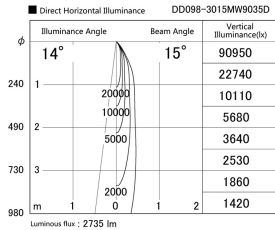

Item no. DD098-3015MW9035D

Series Name:  $\Phi$ 150 Spark (Deep Cone)

Installation	Recessed mount
Type	
Fixture wattage	30.3W
Beam angle	14 deg
Color Temp.	3500K
CRI	Ra>90
Luminous	2734 lm
Body	Die-cast aluminum alloy
Body finish	N/A
Trim finish	White
Reflector finish	Mirror
IP Rate	IP20
Light source	COB module
Input Voltage	AC220~240V
Dimming Type	Non-Dimmable
Certificate	CE, CCC
Cut Hole	150mm

Height (Weight)	Spot / Medium / Medium flood	Wide flood
65.3W	177 (1.4kg)	
48.5W	177 (1.5kg)	
44.3W	157 (1.2kg)	
33.8W	168 (1.1kg)	157 (1.1kg)
30.3W	168 (1.1kg)	157 (1.1kg)
23.0W	138 (0.9kg)	127 (0.9kg)