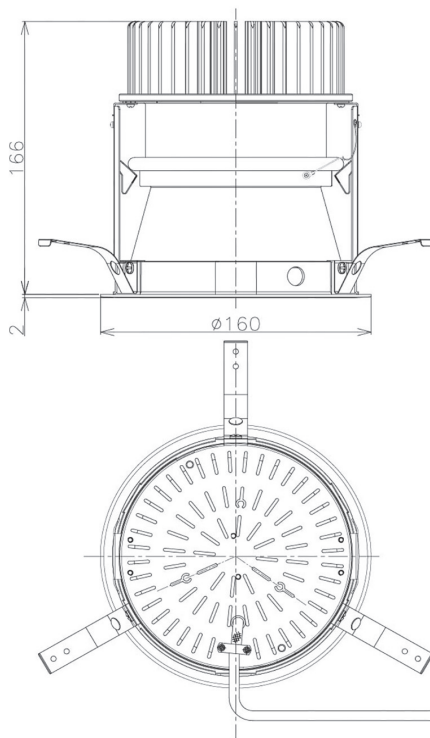

Item no. DD098-3015MW9035D

Series Name:  $\Phi$ 150 Spark (Deep Cone)

Installation	Recessed mount
Type	
Fixture wattage	30.3W
Beam angle	14 deg
Color Temp.	3500K
CRI	Ra>90
Luminous	2734 lm
Body	Die-cast aluminum alloy
Body finish	N/A
Trim finish	White
Reflector finish	Mirror
IP Rate	IP20
Light source	COB module
Input Voltage	AC220~240V
Dimming Type	Non-Dimmable
Certificate	CE, CCC
Cut Hole	150mm

Height (Weight)	Spot / Medium / Medium flood	Wide flood
65.3W	177 (1.4kg)	
48.5W	177 (1.5kg)	
44.3W	157 (1.2kg)	
33.8W	168 (1.1kg)	157 (1.1kg)
30.3W	168 (1.1kg)	157 (1.1kg)
23.0W	138 (0.9kg)	127 (0.9kg)