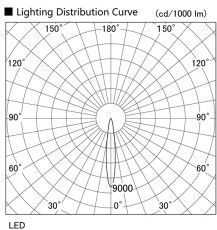

Item no. DD098-3015MW9035D

Series Name:  $\Phi$ 150 Spark (Deep Cone)

Installation	Recessed mount
Type	
Fixture wattage	30.3W
Beam angle	14 deg
Color Temp.	3500K
CRI	Ra>90
Luminous	2734 lm
Body	Die-cast aluminum alloy
Body finish	N/A
Trim finish	White
Reflector finish	Mirror
IP Rate	IP20
Light source	COB module
Input Voltage	AC220~240V
Dimming Type	Non-Dimmable
Certificate	CE, CCC
Cut Hole	150mm

Height (Weight)	Spot / Medium / Medium flood	Wide flood
65.3W	177 (1.4kg)	
48.5W	177 (1.5kg)	
44.3W	157 (1.2kg)	
33.8W	168 (1.1kg)	157 (1.1kg)
30.3W	168 (1.1kg)	157 (1.1kg)
23.0W	138 (0.9kg)	127 (0.9kg)