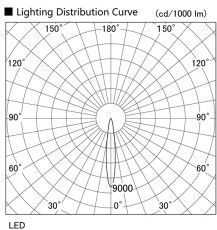

Item no. DD098-3015MW9040D

Series Name:  $\Phi$ 150 Spark (Deep Cone)

Installation	Recessed mount
Type	
Fixture wattage	30.3W
Beam angle	14 deg
Color Temp.	4000K
CRI	Ra>90
Luminous	2761 lm
Body	Die-cast aluminum alloy
Body finish	N/A
Trim finish	White
Reflector finish	Mirror
IP Rate	IP20
Light source	COB module
Input Voltage	AC220~240V
Dimming Type	Non-Dimmable
Certificate	CE, CCC
Cut Hole	150mm

Height (Weight)	Spot / Medium / Medium flood	Wide flood
65.3W	177 (1.4kg)	
48.5W	177 (1.5kg)	
44.3W	157 (1.2kg)	
33.8W	168 (1.1kg)	157 (1.1kg)
30.3W	168 (1.1kg)	157 (1.1kg)
23.0W	138 (0.9kg)	127 (0.9kg)