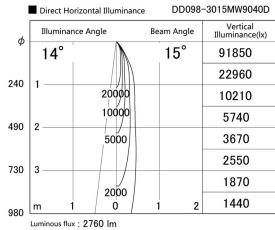

Item no. DD098-3015MW9040D

Series Name:  $\Phi$ 150 Spark (Deep Cone)

Installation	Recessed mount
Type	
Fixture wattage	30.3W
Beam angle	14 deg
Color Temp.	4000K
CRI	Ra>90
Luminous	2761 lm
Body	Die-cast aluminum alloy
Body finish	N/A
Trim finish	White
Reflector finish	Mirror
IP Rate	IP20
Light source	COB module
Input Voltage	AC220~240V
Dimming Type	Non-Dimmable
Certificate	CE, CCC
Cut Hole	150mm

Height (Weight)	Spot / Medium / Medium flood	Wide flood
65.3W	177 (1.4kg)	
48.5W	177 (1.5kg)	
44.3W	157 (1.2kg)	
33.8W	168 (1.1kg)	157 (1.1kg)
30.3W	168 (1.1kg)	157 (1.1kg)
23.0W	138 (0.9kg)	127 (0.9kg)