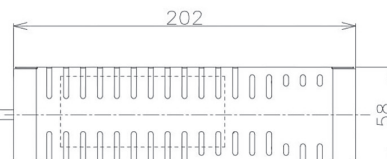

Item no. DD098-3015MW9040D

Series Name:  $\Phi$ 150 Spark (Deep Cone)

Installation	Recessed mount
Type	
Fixture wattage	30.3W
Beam angle	14 deg
Color Temp.	4000K
CRI	Ra>90
Luminous	2761 lm
Body	Die-cast aluminum alloy
Body finish	N/A
Trim finish	White
Reflector finish	Mirror
IP Rate	IP20
Light source	COB module
Input Voltage	AC220~240V
Dimming Type	Non-Dimmable
Certificate	CE, CCC
Cut Hole	150mm

Height (Weight)	Spot / Medium / Medium flood	Wide flood
65.3W	177 (1.4kg)	
48.5W	177 (1.5kg)	
44.3W	157 (1.2kg)	
33.8W	168 (1.1kg)	157 (1.1kg)
30.3W	168 (1.1kg)	157 (1.1kg)
23.0W	138 (0.9kg)	127 (0.9kg)