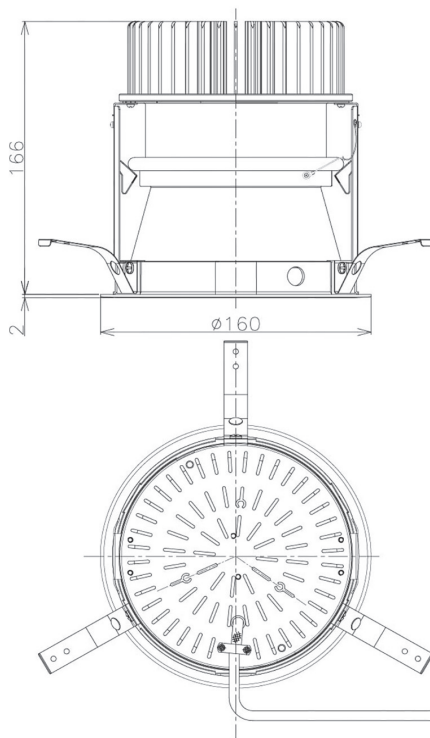

Item no. DD098-3015MW9040D

Series Name:  $\Phi$ 150 Spark (Deep Cone)

Installation	Recessed mount
Type	
Fixture wattage	30.3W
Beam angle	14 deg
Color Temp.	4000K
CRI	Ra>90
Luminous	2761 lm
Body	Die-cast aluminum alloy
Body finish	N/A
Trim finish	White
Reflector finish	Mirror
IP Rate	IP20
Light source	COB module
Input Voltage	AC220~240V
Dimming Type	Non-Dimmable
Certificate	CE, CCC
Cut Hole	150mm

Height (Weight)	Spot / Medium / Medium flood	Wide flood
65.3W	177 (1.4kg)	
48.5W	177 (1.5kg)	
44.3W	157 (1.2kg)	
33.8W	168 (1.1kg)	157 (1.1kg)
30.3W	168 (1.1kg)	157 (1.1kg)
23.0W	138 (0.9kg)	127 (0.9kg)