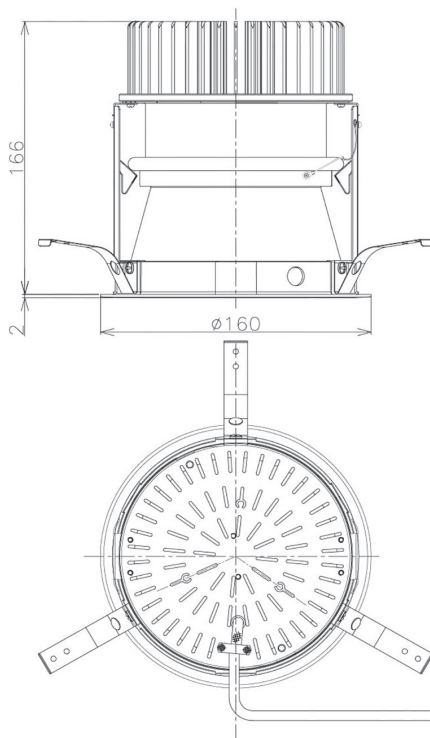

Item no. DD098-3015WW9027D

Series Name: Φ 150 Spark (Deep Cone)

Dark Mirror Reflector

Installation	Recessed mount
Type	
Fixture wattage	30.3W
Beam angle	15 deg
Color Temp.	2700K
CRI	Ra>90
Luminous	2409 lm
Body	Die-cast aluminum alloy
Body finish	N/A
Trim finish	White
Reflector finish	Dark Mirror
IP Rate	IP20
Light source	COB module
Input Voltage	AC220~240V
Dimming Type	Non-Dimmable
Certificate	CE, CCC
Cut Hole	150mm

Height (Weight)	Spot / Medium / Medium flood	Wide flood
65.3W	177 (1.4kg)	
48.5W	177 (1.5kg)	
44.3W	157 (1.2kg)	
33.8W	168 (1.1kg)	157 (1.1kg)
30.3W	168 (1.1kg)	157 (1.1kg)
23.0W	138 (0.9kg)	127 (0.9kg)