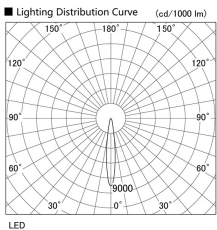

Item no. DD098-3015WW9027D

Series Name: Φ 150 Spark (Deep Cone)

Dark Mirror Reflector

Installation	Recessed mount
Type	
Fixture wattage	30.3W
Beam angle	15 deg
Color Temp.	2700K
CRI	Ra>90
Luminous	2409 lm
Body	Die-cast aluminum alloy
Body finish	N/A
Trim finish	White
Reflector finish	Dark Mirror
IP Rate	IP20
Light source	COB module
Input Voltage	AC220~240V
Dimming Type	Non-Dimmable
Certificate	CE, CCC
Cut Hole	150mm

Height (Weight)	Spot / Medium / Medium flood	Wide flood
65.3W	177 (1.4kg)	
48.5W	177 (1.5kg)	
44.3W	157 (1.2kg)	
33.8W	168 (1.1kg)	157 (1.1kg)
30.3W	168 (1.1kg)	157 (1.1kg)
23.0W	138 (0.9kg)	127 (0.9kg)