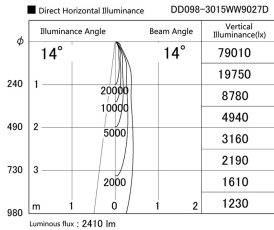

Item no. DD098-3015WW9027D

Series Name: Φ 150 Spark (Deep Cone)

Dark Mirror Reflector

Installation	Recessed mount
Type	
Fixture wattage	30.3W
Beam angle	15 deg
Color Temp.	2700K
CRI	Ra>90
Luminous	2409 lm
Body	Die-cast aluminum alloy
Body finish	N/A
Trim finish	White
Reflector finish	Dark Mirror
IP Rate	IP20
Light source	COB module
Input Voltage	AC220~240V
Dimming Type	Non-Dimmable
Certificate	CE, CCC
Cut Hole	150mm

Height (Weight)	Spot / Medium / Medium flood	Wide flood
65.3W	177 (1.4kg)	
48.5W	177 (1.5kg)	
44.3W	157 (1.2kg)	
33.8W	168 (1.1kg)	157 (1.1kg)
30.3W	168 (1.1kg)	157 (1.1kg)
23.0W	138 (0.9kg)	127 (0.9kg)