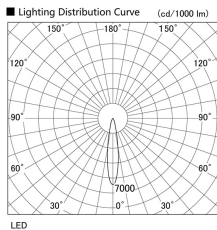

Item no. DD098-3020DW8527D

Series Name:  $\Phi$ 150 Spark (Deep Cone)

White Reflector

Installation	Recessed mount
Type	$\Phi$ 150 Spark (Deep Cone)
Fixture wattage	30.3W
Beam angle	18 deg
Color Temp.	2700K
CRI	Ra>85
Luminous	2741 lm
Body	Die-cast aluminum alloy
Body finish	N/A
Trim finish	White
Reflector finish	White
IP Rate	IP20
Light source	COB module
Input Voltage	AC220~240V
Dimming Type	Non-Dimmable
Certificate	CE, CCC
Cut Hole	150mm

Height (Weight)	Spot / Medium / Medium flood	Wide flood
65.3W	177 (1.4kg)	
48.5W	177 (1.5kg)	
44.3W	157 (1.2kg)	
33.8W	168 (1.1kg)	157 (1.1kg)
30.3W	168 (1.1kg)	157 (1.1kg)
23.0W	138 (0.9kg)	127 (0.9kg)