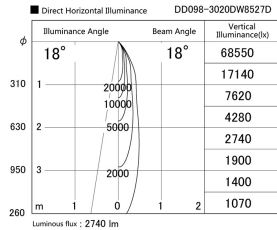

Item no. DD098-3020DW8527D

Series Name:  $\Phi$ 150 Spark (Deep Cone)

White Reflector

Installation	Recessed mount
Type	$\Phi$ 150 Spark (Deep Cone)
Fixture wattage	30.3W
Beam angle	18 deg
Color Temp.	2700K
CRI	Ra>85
Luminous	2741 lm
Body	Die-cast aluminum alloy
Body finish	N/A
Trim finish	White
Reflector finish	White
IP Rate	IP20
Light source	COB module
Input Voltage	AC220~240V
Dimming Type	Non-Dimmable
Certificate	CE, CCC
Cut Hole	150mm

Height (Weight)	Spot / Medium / Medium flood	Wide flood
65.3W	177 (1.4kg)	
48.5W	177 (1.5kg)	
44.3W	157 (1.2kg)	
33.8W	168 (1.1kg)	157 (1.1kg)
30.3W	168 (1.1kg)	157 (1.1kg)
23.0W	138 (0.9kg)	127 (0.9kg)