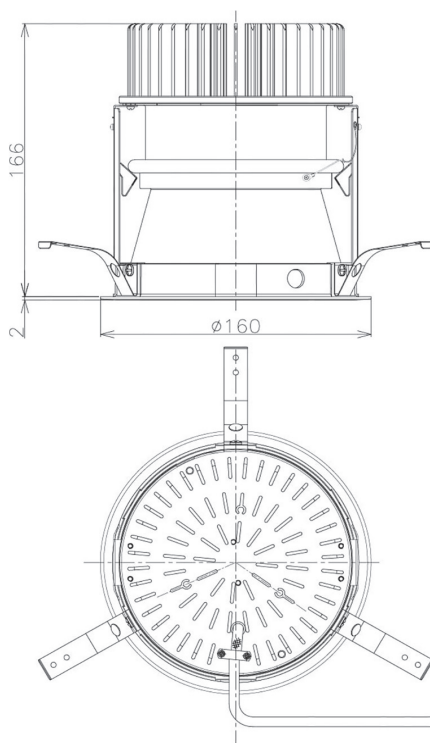

Item no. DD098-3020DW8527D

Series Name:  $\Phi$ 150 Spark (Deep Cone)

White Reflector

Installation	Recessed mount
Type	$\Phi$ 150 Spark (Deep Cone)
Fixture wattage	30.3W
Beam angle	18 deg
Color Temp.	2700K
CRI	Ra>85
Luminous	2741 lm
Body	Die-cast aluminum alloy
Body finish	N/A
Trim finish	White
Reflector finish	White
IP Rate	IP20
Light source	COB module
Input Voltage	AC220~240V
Dimming Type	Non-Dimmable
Certificate	CE, CCC
Cut Hole	150mm

Height (Weight)	Spot / Medium / Medium flood	Wide flood
65.3W	177 (1.4kg)	
48.5W	177 (1.5kg)	
44.3W	157 (1.2kg)	
33.8W	168 (1.1kg)	157 (1.1kg)
30.3W	168 (1.1kg)	157 (1.1kg)
23.0W	138 (0.9kg)	127 (0.9kg)