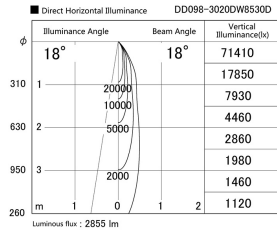

Item no. DD098-3020DW8530D

Series Name:  $\Phi$ 150 Spark (Deep Cone)

White Reflector

Installation	Recessed mount
Type	
Fixture wattage	30.3W
Beam angle	18 deg
Color Temp.	3000K
CRI	Ra>85
Luminous	2855 lm
Body	Die-cast aluminum alloy
Body finish	N/A
Trim finish	White
Reflector finish	White
IP Rate	IP20
Light source	COB module
Input Voltage	AC220~240V
Dimming Type	Non-Dimmable
Certificate	CE, CCC
Cut Hole	150mm

Height (Weight)	Spot / Medium / Medium flood	Wide flood
65.3W	177 (1.4kg)	
48.5W	177 (1.5kg)	
44.3W	157 (1.2kg)	
33.8W	168 (1.1kg)	157 (1.1kg)
30.3W	168 (1.1kg)	157 (1.1kg)
23.0W	138 (0.9kg)	127 (0.9kg)