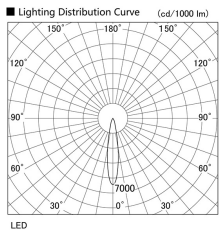

Item no. DD098-3020DW8530D

Series Name:  $\Phi$ 150 Spark (Deep Cone)

White Reflector

Installation	Recessed mount
Type	
Fixture wattage	30.3W
Beam angle	18 deg
Color Temp.	3000K
CRI	Ra>85
Luminous	2855 lm
Body	Die-cast aluminum alloy
Body finish	N/A
Trim finish	White
Reflector finish	White
IP Rate	IP20
Light source	COB module
Input Voltage	AC220~240V
Dimming Type	Non-Dimmable
Certificate	CE, CCC
Cut Hole	150mm

Height (Weight)	Spot / Medium / Medium flood	Wide flood
65.3W	177 (1.4kg)	
48.5W	177 (1.5kg)	
44.3W	157 (1.2kg)	
33.8W	168 (1.1kg)	157 (1.1kg)
30.3W	168 (1.1kg)	157 (1.1kg)
23.0W	138 (0.9kg)	127 (0.9kg)