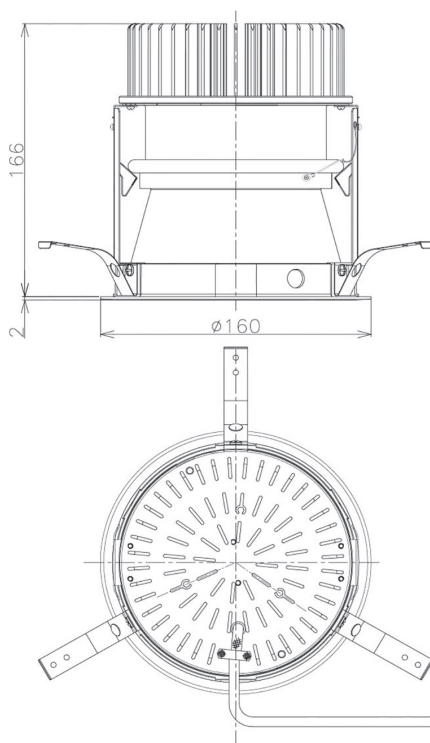

Item no. DD098-3020DW8530D

Series Name:  $\Phi$ 150 Spark (Deep Cone)

White Reflector

Installation	Recessed mount
Type	
Fixture wattage	30.3W
Beam angle	18 deg
Color Temp.	3000K
CRI	Ra>85
Luminous	2855 lm
Body	Die-cast aluminum alloy
Body finish	N/A
Trim finish	White
Reflector finish	White
IP Rate	IP20
Light source	COB module
Input Voltage	AC220~240V
Dimming Type	Non-Dimmable
Certificate	CE, CCC
Cut Hole	150mm

Height (Weight)	Spot / Medium / Medium flood	Wide flood
65.3W	177 (1.4kg)	
48.5W	177 (1.5kg)	
44.3W	157 (1.2kg)	
33.8W	168 (1.1kg)	157 (1.1kg)
30.3W	168 (1.1kg)	157 (1.1kg)
23.0W	138 (0.9kg)	127 (0.9kg)