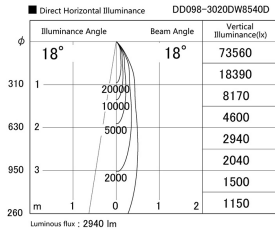

Item no. DD098-3020DW8540D

Series Name: Φ 150 Spark (Deep Cone)

White Reflector

Installation	Recessed mount
Type	Φ 150 Spark (Deep Cone)
Fixture wattage	30.3W
Beam angle	28 deg
Color Temp.	4000K
CRI	Ra>85
Luminous	2941 lm
Body	Die-cast aluminum alloy
Body finish	N/A
Trim finish	White
Reflector finish	White
IP Rate	IP20
Light source	COB module
Input Voltage	AC220~240V
Dimming Type	Non-Dimmable
Certificate	CE, CCC
Cut Hole	150mm

Height (Weight)	Spot / Medium / Medium flood	Wide flood
65.3W	177 (1.4kg)	
48.5W	177 (1.5kg)	
44.3W	157 (1.2kg)	
33.8W	168 (1.1kg)	157 (1.1kg)
30.3W	168 (1.1kg)	157 (1.1kg)
23.0W	138 (0.9kg)	127 (0.9kg)