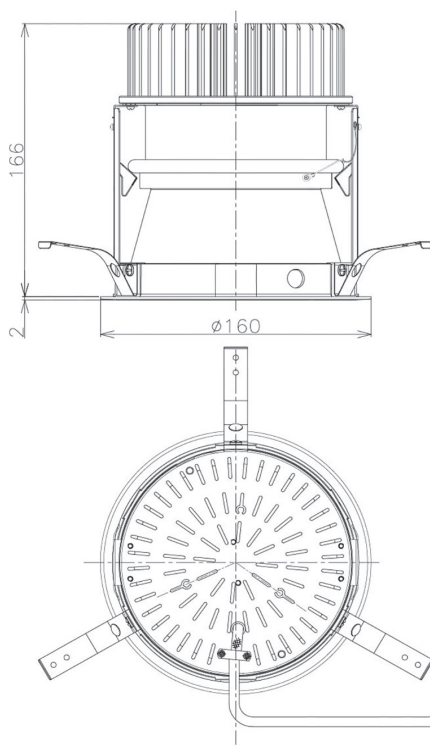

Item no. DD098-3020DW8540D

Series Name: Φ 150 Spark (Deep Cone)

White Reflector

Installation	Recessed mount
Type	Φ 150 Spark (Deep Cone)
Fixture wattage	30.3W
Beam angle	28 deg
Color Temp.	4000K
CRI	Ra>85
Luminous	2941 lm
Body	Die-cast aluminum alloy
Body finish	N/A
Trim finish	White
Reflector finish	White
IP Rate	IP20
Light source	COB module
Input Voltage	AC220~240V
Dimming Type	Non-Dimmable
Certificate	CE, CCC
Cut Hole	150mm

Height (Weight)	Spot / Medium / Medium flood	Wide flood
65.3W	177 (1.4kg)	
48.5W	177 (1.5kg)	
44.3W	157 (1.2kg)	
33.8W	168 (1.1kg)	157 (1.1kg)
30.3W	168 (1.1kg)	157 (1.1kg)
23.0W	138 (0.9kg)	127 (0.9kg)