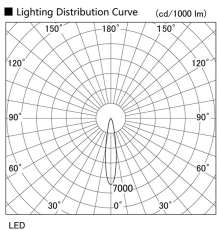

Item no. DD098-3020DW8540D

Series Name: Φ 150 Spark (Deep Cone)

White Reflector

Installation	Recessed mount
Type	Φ 150 Spark (Deep Cone)
Fixture wattage	30.3W
Beam angle	28 deg
Color Temp.	4000K
CRI	Ra>85
Luminous	2941 lm
Body	Die-cast aluminum alloy
Body finish	N/A
Trim finish	White
Reflector finish	White
IP Rate	IP20
Light source	COB module
Input Voltage	AC220~240V
Dimming Type	Non-Dimmable
Certificate	CE, CCC
Cut Hole	150mm

Height (Weight)	Spot / Medium / Medium flood	Wide flood
65.3W	177 (1.4kg)	
48.5W	177 (1.5kg)	
44.3W	157 (1.2kg)	
33.8W	168 (1.1kg)	157 (1.1kg)
30.3W	168 (1.1kg)	157 (1.1kg)
23.0W	138 (0.9kg)	127 (0.9kg)